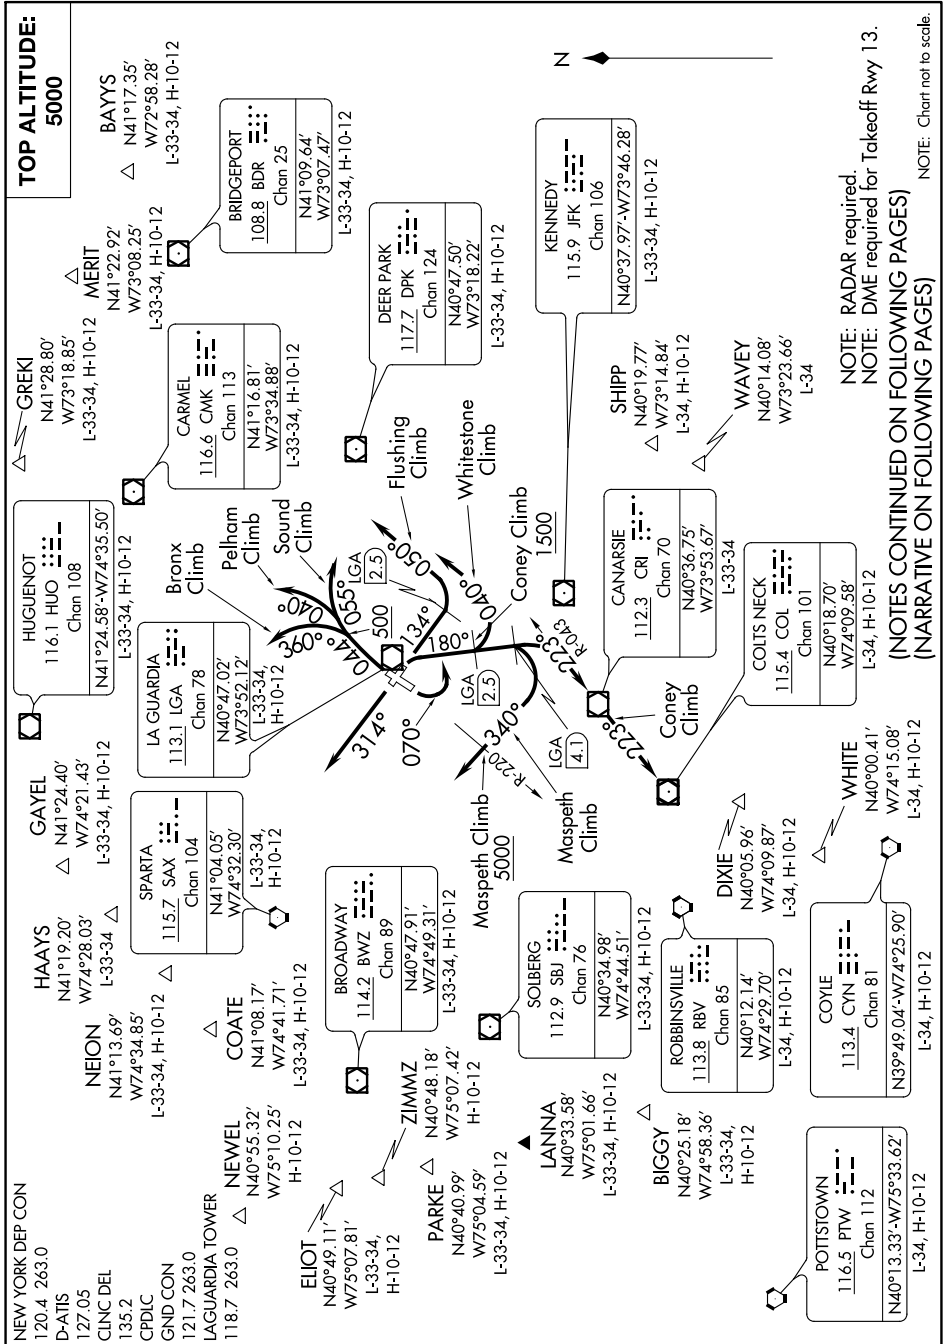

# LAGUARDIA SIX DEPARTURE

NE-2, 10 SEP 2020 to 08 OCT 2020

NOTE: RADAR required.  
NOTE: DME required for Takeoff Rwy 13.

(NOTES CONTINUED ON FOLLOWING PAGES)  
(NARRATIVE ON FOLLOWING PAGES)

NOTE: Chart not to scale.

NE-2, 10 SEP 2020 to 08 OCT 2020

# LAGUARDIA SIX DEPARTURE