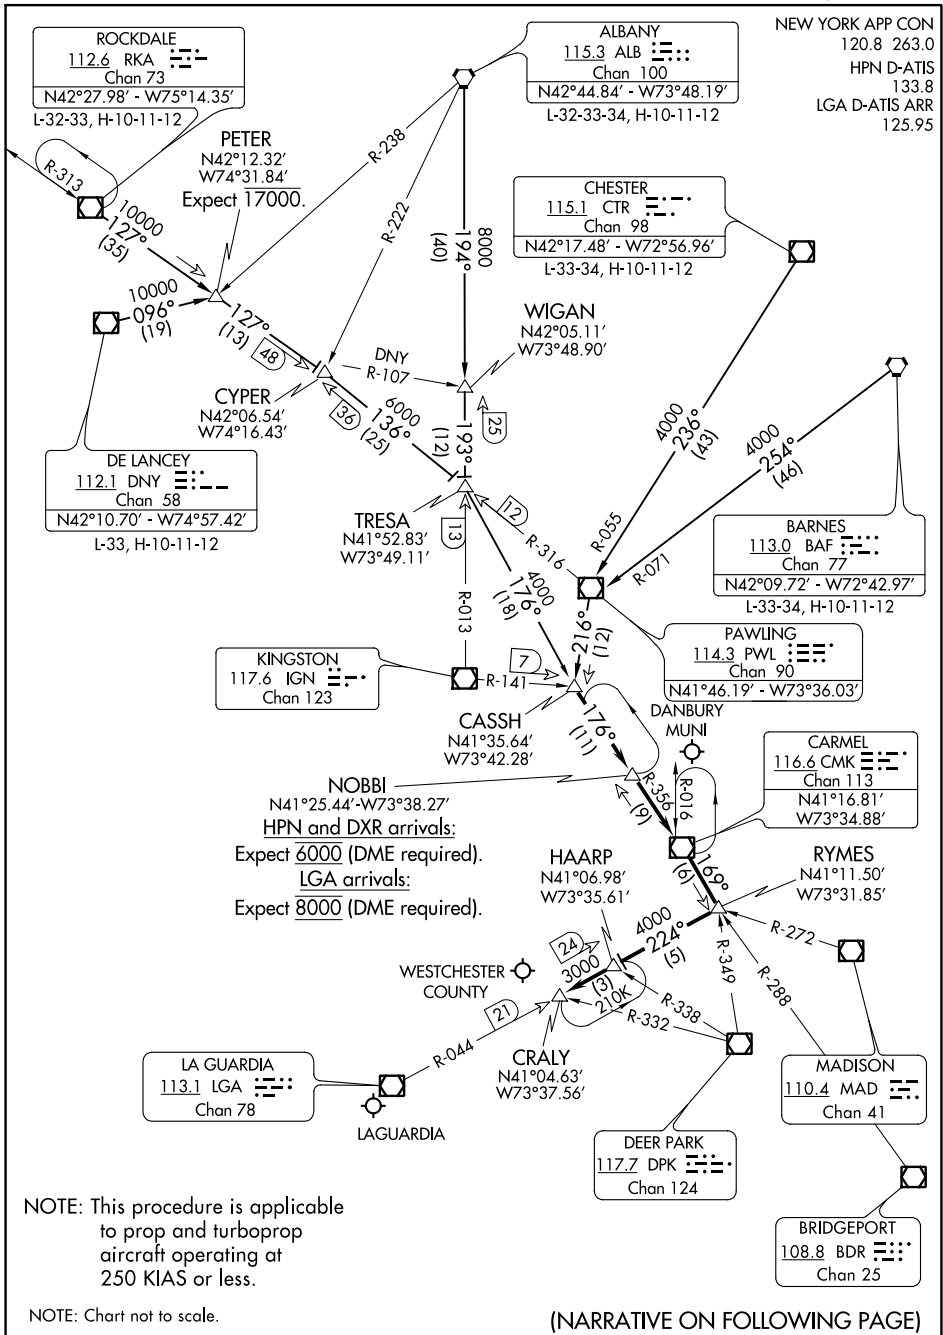

NOBBI FIVE ARRIVAL

NEW YORK, NEW YORK

NE-2, 10 SEP 2020 to 08 OCT 2020

NE-2, 10 SEP 2020 to 08 OCT 2020

NEW YORK APP CON
120.8 263.0
HPN D-ATIS
133.8
LGA D-ATIS ARR
125.95

NOBBI
N41°25.44' - W73°38.27'
HPN and DXR arrivals:
Expect 6000 (DME required).
LGA arrivals:
Expect 8000 (DME required).

NOTE: This procedure is applicable to prop and turboprop aircraft operating at 250 KIAS or less.

NOTE: Chart not to scale.

(NARRATIVE ON FOLLOWING PAGE)

NOBBI FIVE ARRIVAL

(NOBBI.NOBBI5) 25OCT07

NEW YORK, NEW YORK