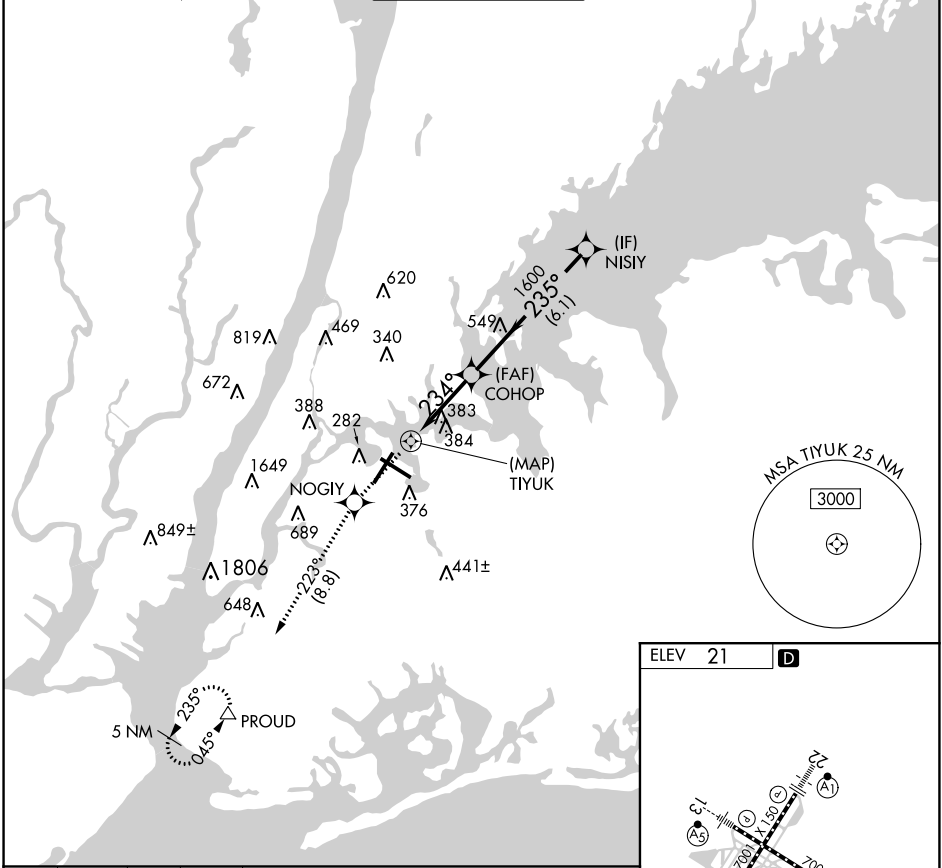

APP CRS	Rwy Idg	N/A
234°	TDZE	N/A
	Apt Elev	21

RNAV (GPS)-B

LAGUARDIA (LGA)

RNP APCH.

MISSED APPROACH: Climb to 3000 direct NOGIY and on track 223° to PROUD and hold, continue climb-in-hold to 3000.

D-ATIS ARR 125.95	NEW YORK APP CON 120.8 263.0	LAGUARDIA TOWER 118.7 263.0	GND CON 121.7 263.0	CLNC DEL 135.2	CPDLC
D-ATIS DEP 127.05					

NE-2, 10 SEP 2020 to 08 OCT 2020

NE-2, 10 SEP 2020 to 08 OCT 2020

3000	NOGIY	PROUD	NISIY	
		tr 223°		
				
	TIYUK		COHOP	3000
				
	234°		235°	
	1600			
	0.8	3.2 NM	6.1 NM	
CATEGORY	A	B	C	D
 CIRCLING	700-1	679 (700-1)	1080-3 1059 (1100-3)	1260-3 1239 (1300-3)