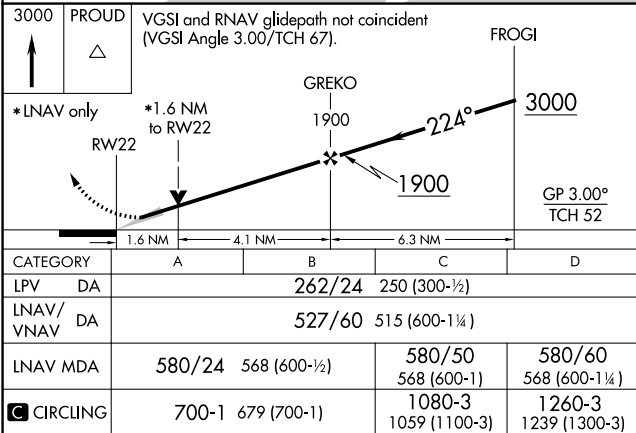

WAAS CH 70318 W22A	APP CRS 224°	Rwy Idg TDZE 12 Apt Elev 21	7001
--	------------------------	---	-------------

RNAV (GPS) Y RWY 22

LAGUARDIA (LGA)

RNP APCH.	ALSIF-1	MISSED APPROACH: Climb to 3000 direct PROUD and hold, continue climb-in-hold to 3000.
▼ For uncompensated Baro-VNAV systems, LNAV/VNAV NA below -11°C (13°F) or above 54°C (130°F).	▲	

D-ATIS ARR 125.95	NEW YORK APP CON 120.8 263.0	LAGUARDIA TOWER 118.7 263.0	GND CON 121.7 263.0	CLNC DEL 135.2	CPDLC
D-ATIS DEP 127.05					

NE-2, 10 SEP 2020 to 08 OCT 2020

NE-2, 10 SEP 2020 to 08 OCT 2020