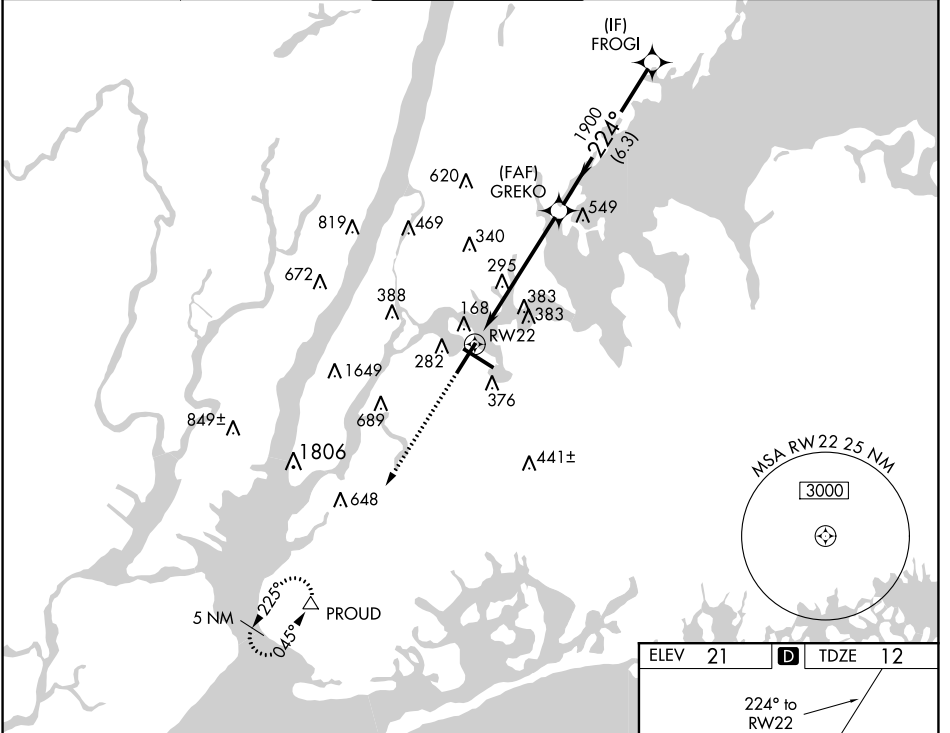

WAAS CH 70318 W22A	APP CRS 224°	Rwy Idg TDZE 12 Apt Elev 21	7001
--	------------------------	---	-------------

RNAV (GPS) Y RWY 22

LAGUARDIA (LGA)

RNP APCH.	ALSIF-1	MISSED APPROACH: Climb to 3000 direct PROUD and hold, continue climb-in-hold to 3000.
▼ For uncompensated Baro-VNAV systems, LNAV/VNAV NA below -11°C (13°F) or above 54°C (130°F).	▲	

D-ATIS ARR 125.95	NEW YORK APP CON 120.8 263.0	LAGUARDIA TOWER 118.7 263.0	GND CON 121.7 263.0	CLNC DEL 135.2	CPDLC
D-ATIS DEP 127.05					

NE-2, 10 SEP 2020 to 08 OCT 2020

NE-2, 10 SEP 2020 to 08 OCT 2020