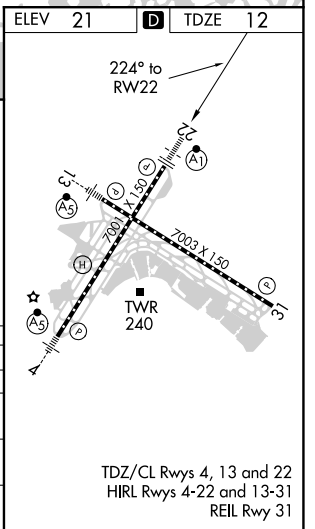

WAAS CH 70318 W22A	APP CRS 224°	Rwy Idg TDZE 12 Apt Elev 21	7001
--	------------------------	---	-------------

RNAV (GPS) Y RWY 22

LAGUARDIA (LGA)

RNP APCH.	ALSIF-1	MISSED APPROACH: Climb to 3000 direct PROUD and hold, continue climb-in-hold to 3000.
▼ For uncompensated Baro-VNAV systems, LNAV/VNAV NA below -11°C (13°F) or above 54°C (130°F).	▲	

D-ATIS ARR 125.95	NEW YORK APP CON 120.8 263.0	LAGUARDIA TOWER 118.7 263.0	GND CON 121.7 263.0	CLNC DEL 135.2	CPDLC
D-ATIS DEP 127.05					

NE-2, 10 SEP 2020 to 08 OCT 2020

NE-2, 10 SEP 2020 to 08 OCT 2020