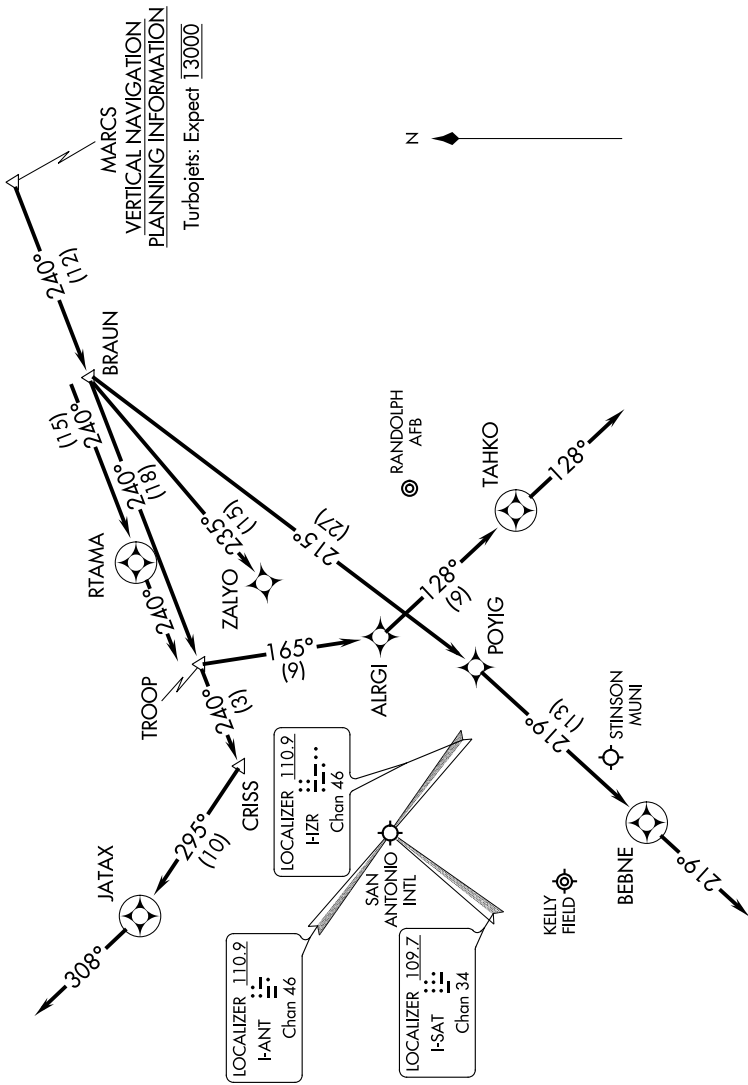

# BRAUN THREE ARRIVAL (RNAV) Arrival Routes

SAN ANTONIO, TEXAS

SAN ANTONIO APP CON  
 127.1 269.1  
 KRND ATIS ★  
 290.525  
 SAT D-ATIS  
 118.9  
 SKF ATIS  
 120.45 273.5  
 SSF ATIS  
 128.8

NOTE: Chart not to scale

SC-3, 10 SEP 2020 to 08 OCT 2020

NOTE: RADAR required.  
 NOTE: RNAV 1.  
 NOTE: DME/DME/IRU or GPS required.  
 NOTE: WAILN Transition for Houston Terminal Area Departures only.

(NARRATIVE ON FOLLOWING PAGE)

SC-3, 10 SEP 2020 to 08 OCT 2020

# BRAUN THREE ARRIVAL (RNAV) Arrival Routes

SAN ANTONIO, TEXAS