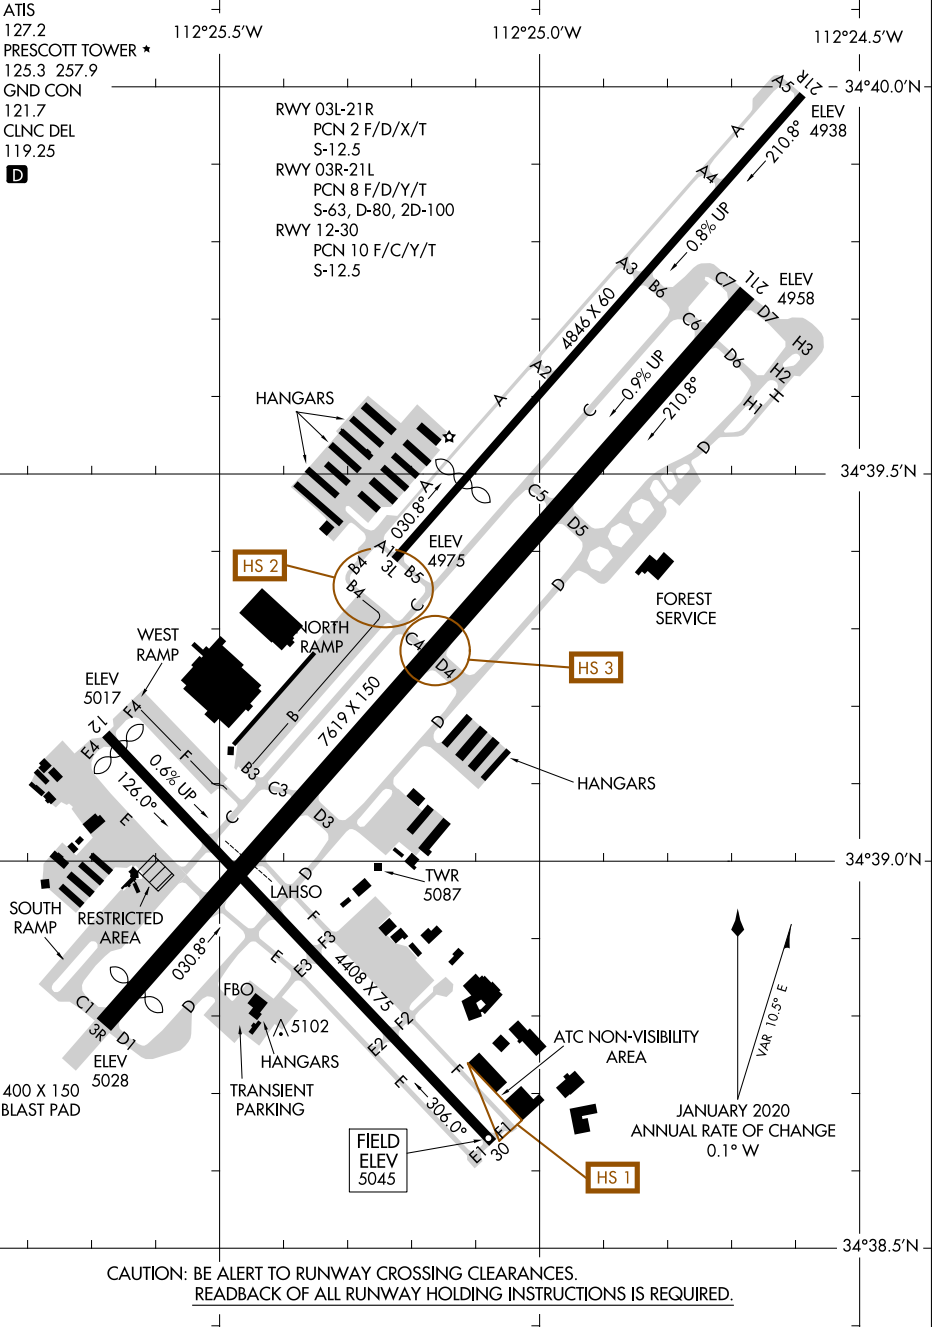

AIRPORT DIAGRAM

SW-4, 10 SEP 2020 to 08 OCT 2020

SW-4, 10 SEP 2020 to 08 OCT 2020

**CAUTION: BE ALERT TO RUNWAY CROSSING CLEARANCES.
READBACK OF ALL RUNWAY HOLDING INSTRUCTIONS IS REQUIRED.**

AIRPORT DIAGRAM