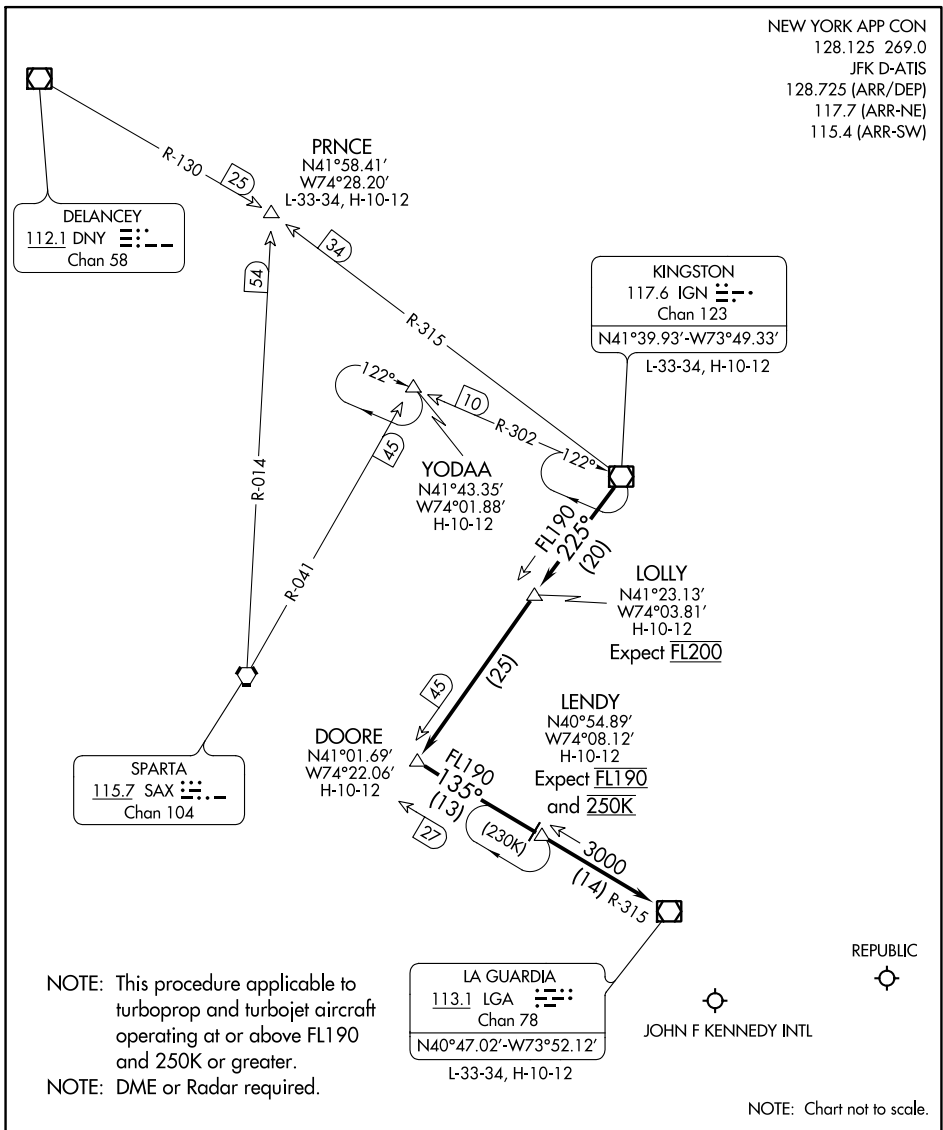

KINGSTON ONE ARRIVAL

NEW YORK, NEW YORK

NEW YORK APP CON
 128.125 269.0
 JFK D-ATIS
 128.725 (ARR/DEP)
 117.7 (ARR-NE)
 115.4 (ARR-SW)

NE-2, 10 SEP 2020 to 08 OCT 2020

NE-2, 10 SEP 2020 to 08 OCT 2020

ARRIVAL ROUTE DESCRIPTION

From over IGN VOR/DME on IGN R-225 to LOLLY/20 DME, then on IGN R-225 to DOORE INT, then on LGA R-315 to LENDY/14 DME, then on LGA R-315 to LGA VOR/DME. Expect radar vectors to final approach course after LGA VOR/DME.

KINGSTON ONE ARRIVAL

NEW YORK, NEW YORK