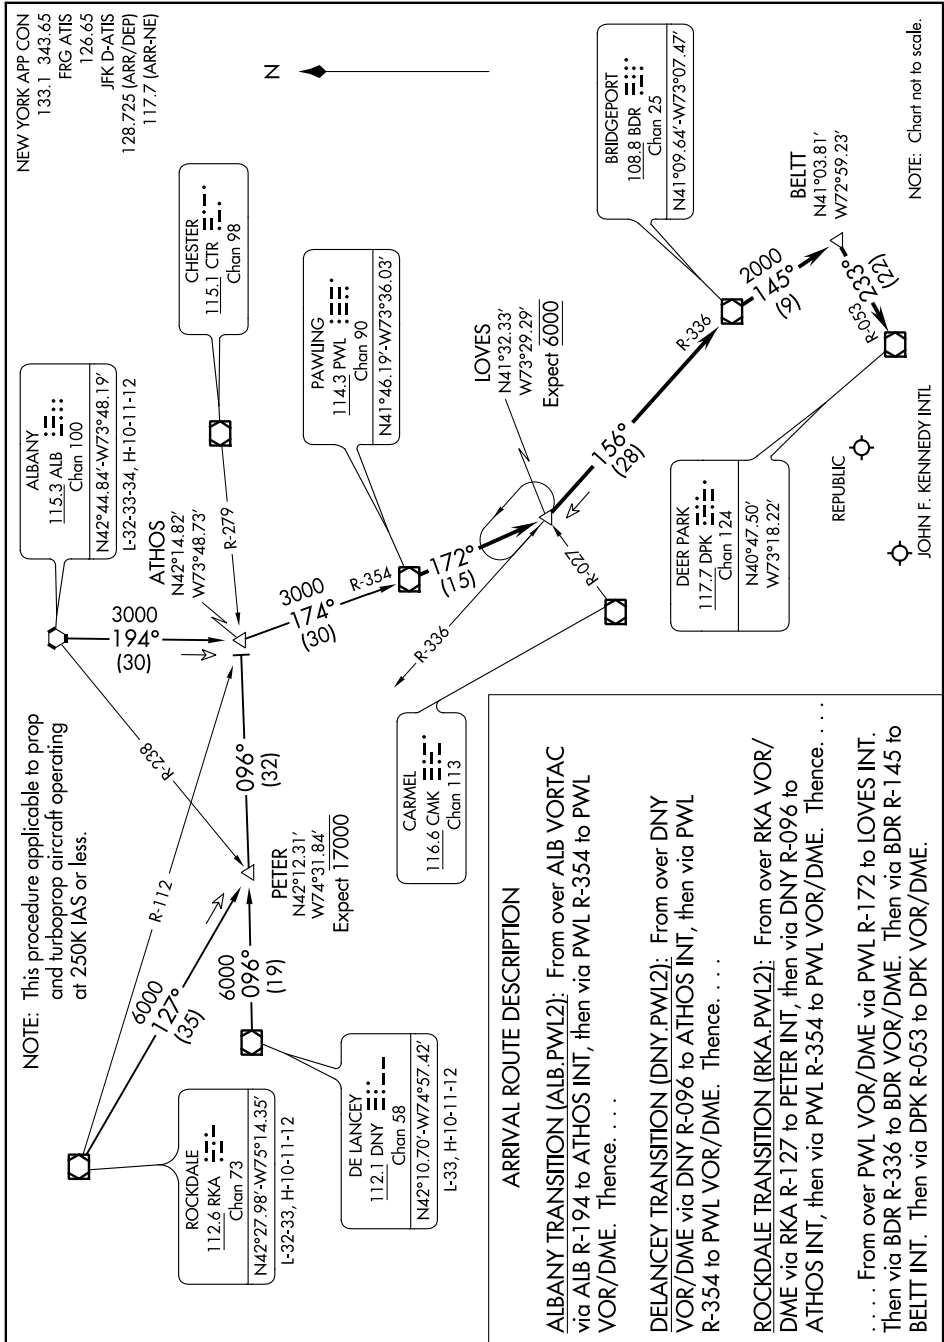

# PAWLING TWO ARRIVAL

NE-2, 10 SEP 2020 to 08 OCT 2020

NE-2, 10 SEP 2020 to 08 OCT 2020

# PAWLING TWO ARRIVAL