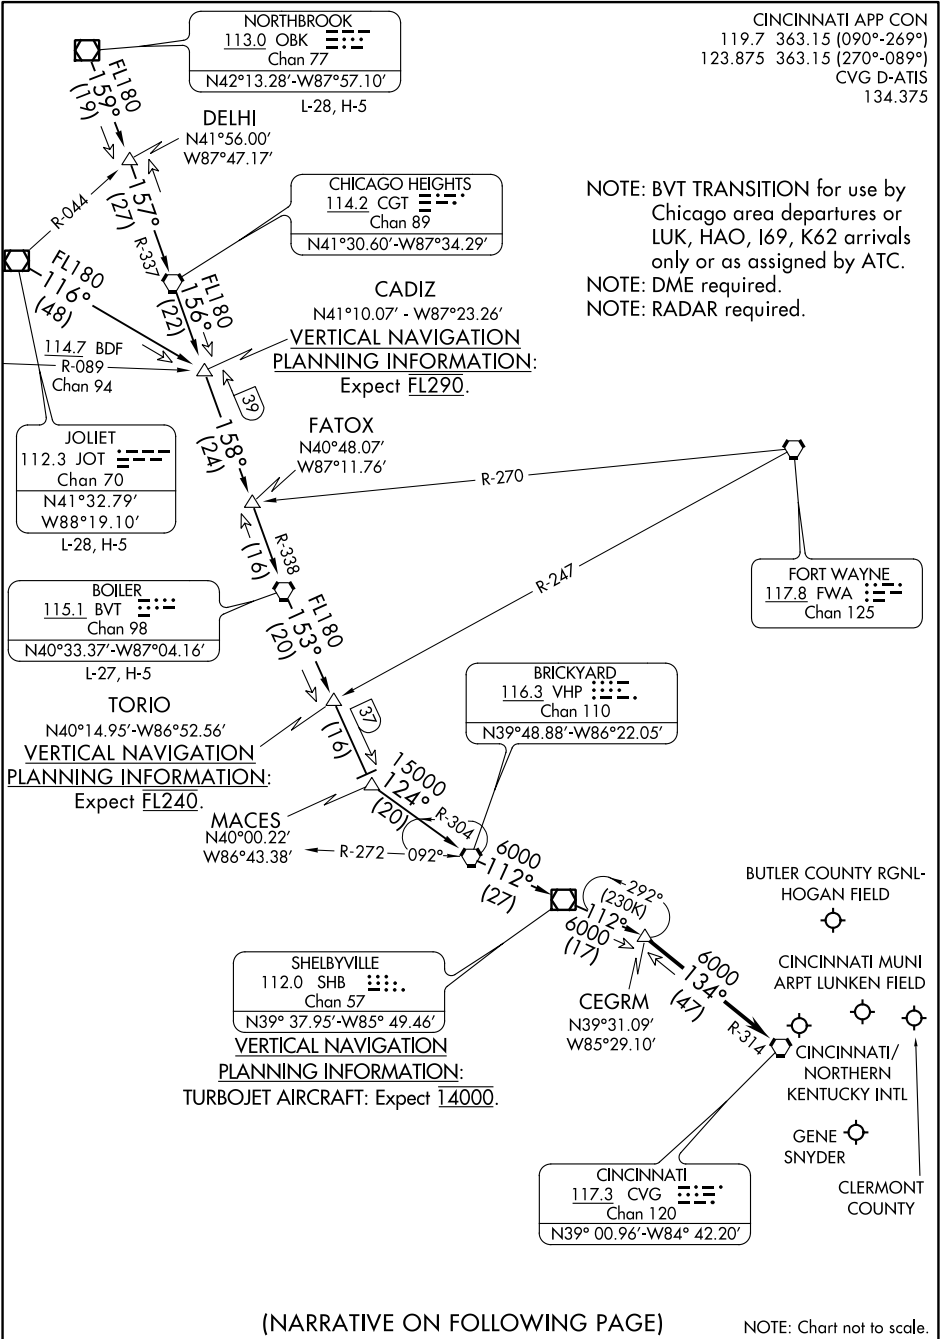

SHELBYVILLE SIX ARRIVAL

AL-655 (FAA)

COVINGTON, KENTUCKY

SE-1, 10 SEP 2020 to 08 OCT 2020

SE-1, 10 SEP 2020 to 08 OCT 2020

(NARRATIVE ON FOLLOWING PAGE)

NOTE: Chart not to scale.

SHELBYVILLE SIX ARRIVAL

COVINGTON, KENTUCKY