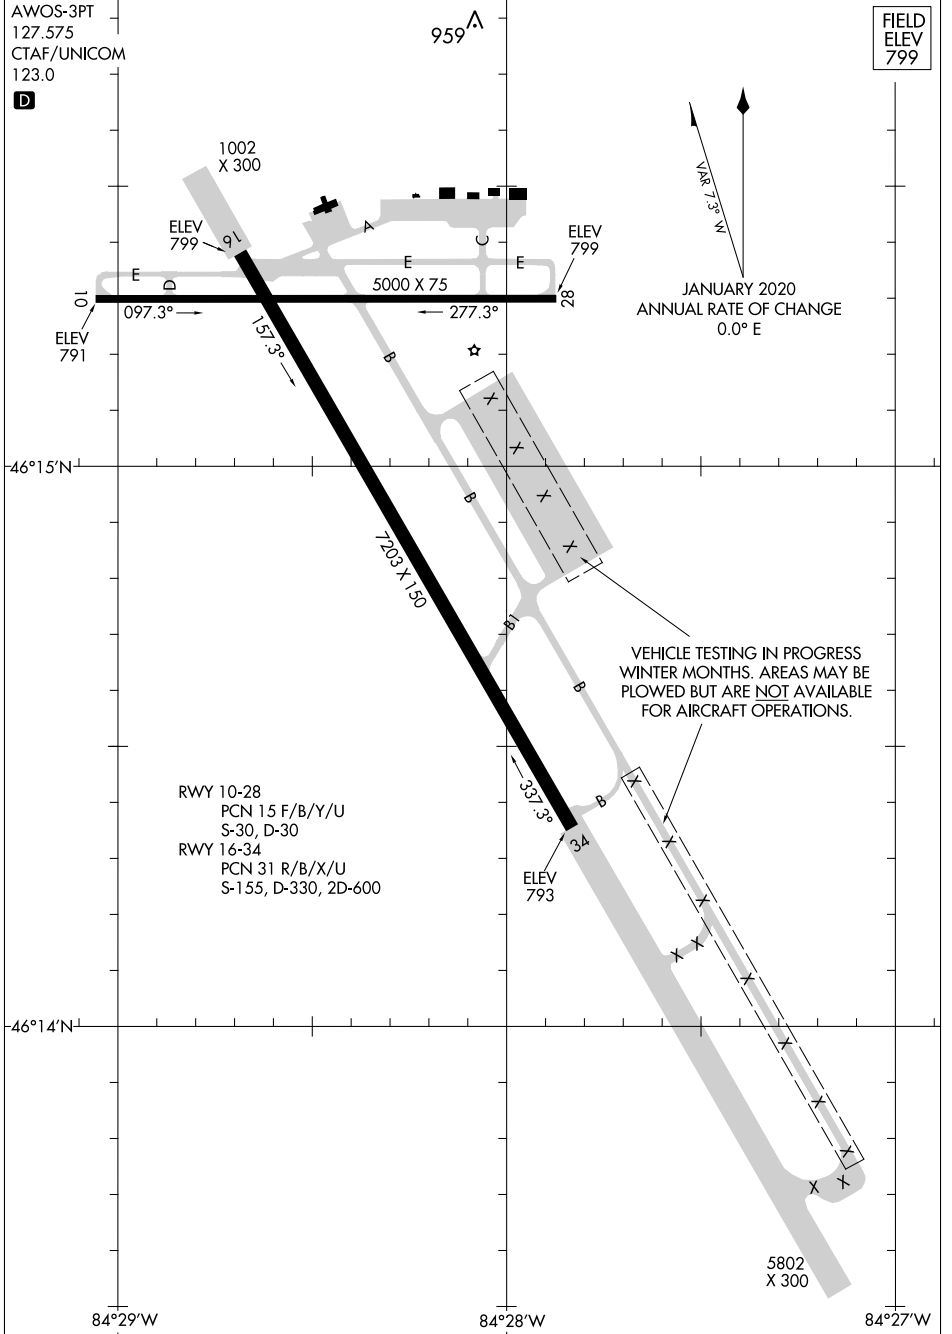

AIRPORT DIAGRAM

AL-810 (FAA)

CHIPPEWA COUNTY INTL (CIU)
SAULT STE MARIE, MICHIGAN

EC-1, 10 SEP 2020 to 08 OCT 2020

EC-1, 10 SEP 2020 to 08 OCT 2020