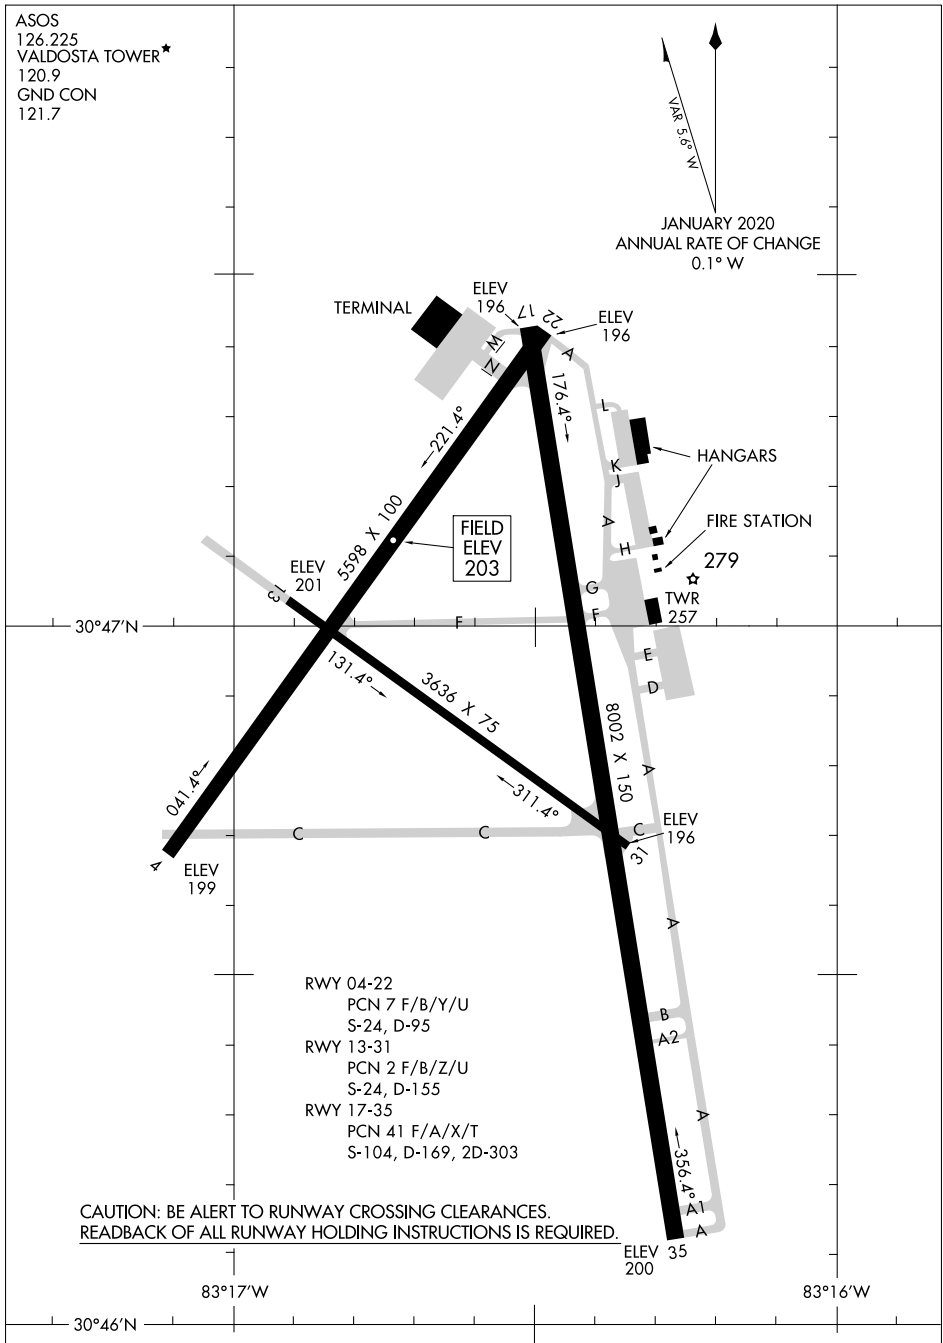

20086

AIRPORT DIAGRAM

AL-892 (FAA)

VALDOSTA RGNL (VLD)

VALDOSTA, GEORGIA

ASOS
 126.225
 VALDOSTA TOWER*
 120.9
 GND CON
 121.7

 VAB 5.0° W
 JANUARY 2020
 ANNUAL RATE OF CHANGE
 0.1° W

SE-4, 10 SEP 2020 to 08 OCT 2020

SE-4, 10 SEP 2020 to 08 OCT 2020

CAUTION: BE ALERT TO RUNWAY CROSSING CLEARANCES.
 READBACK OF ALL RUNWAY HOLDING INSTRUCTIONS IS REQUIRED.

AIRPORT DIAGRAM

20086

VALDOSTA, GEORGIA
VALDOSTA RGNL (VLD)