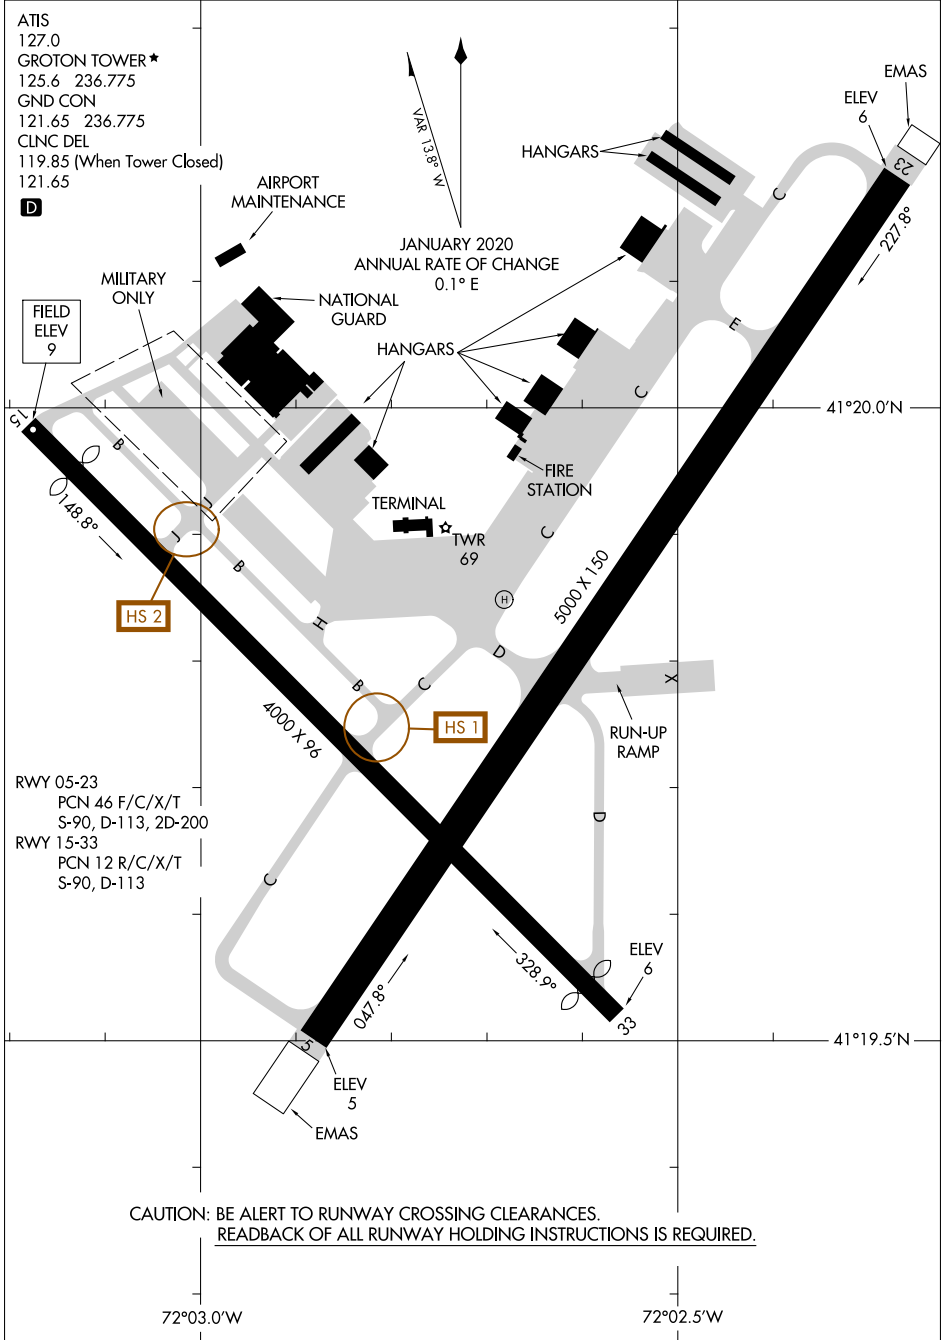

AIRPORT DIAGRAM

AL-5049 (FAA)

GROTON-NEW LONDON (GON)
GROTON (NEW LONDON), CONNECTICUT

AIRPORT DIAGRAM

GROTON (NEW LONDON), CONNECTICUT
GROTON-NEW LONDON (GON)