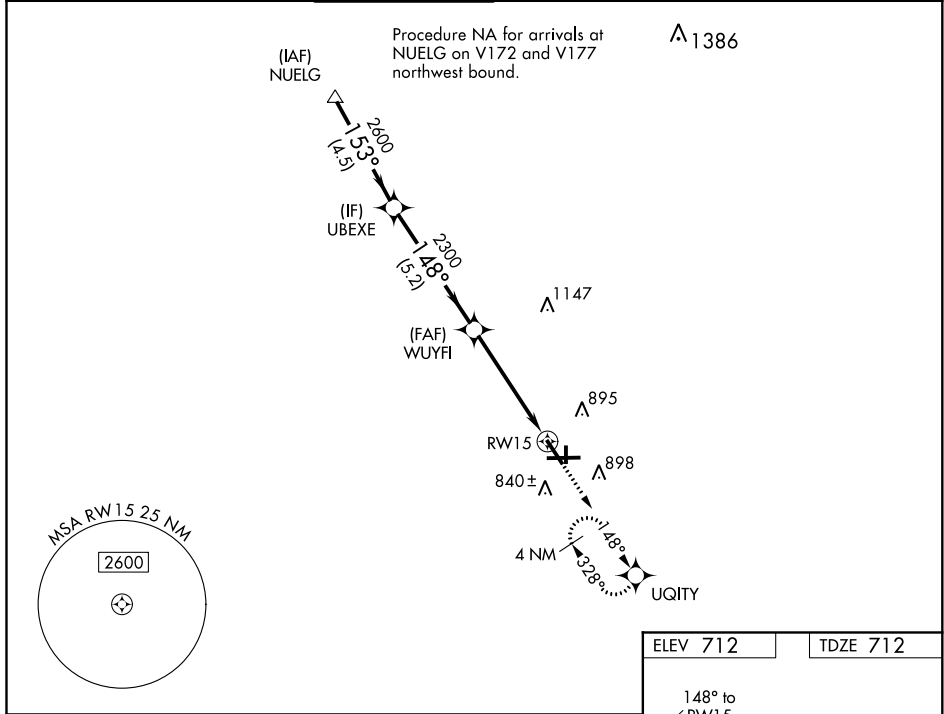

WAAS CH 72941 W15A	APP CRS 148°	Rwy ldg TDZE Apt Elev	5503 712 712
--	------------------------	-----------------------------	---

RNAV (GPS) RWY 15

AURORA MUNI (A.R.R.)

RNP APCH.		MISSED APPROACH: Climb to 3000 direct UQITY and hold, continue climb-in-hold to 3000.			
▼ For uncompensated Baro-VNAV systems, LNAV/VNAV NA below -20°C or above 54°C. Rwy 15 helicopter visibility reduction below ¼ SM NA.					
ATIS 125.85	CHICAGO APP CON 133.5 349.0	AURORA TOWER* 120.6 (CTAF) 0	GND CON 121.7	CLNC DEL 121.7 (When tower closed)	UNICOM 122.95 123.5

EC-3, 10 SEP 2020 to 08 OCT 2020

EC-3, 10 SEP 2020 to 08 OCT 2020

HIRL Rwy 15-33 and 9-27
MIRL Rwy 18-36
REIL Rwy 15, 18, 27, and 36