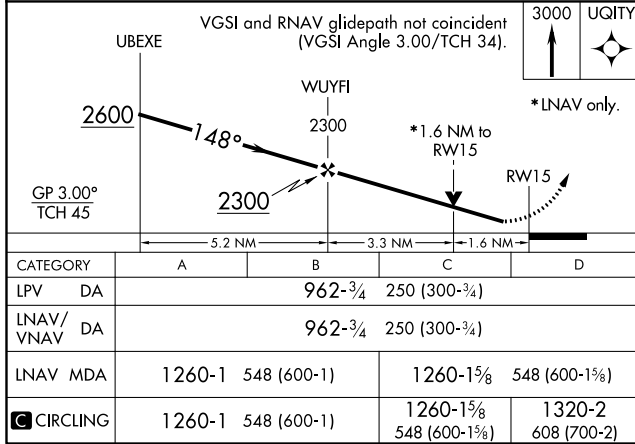

HIRL Rwy 15-33 and 9-27
MIRL Rwy 18-36
REIL Rwy 15, 18, 27, and 36