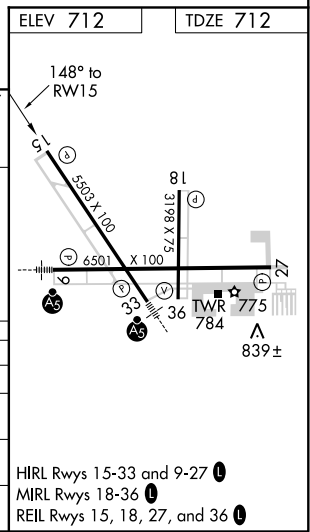

WAAS CH 72941 W15A	APP CRS 148°	Rwy ldg TDZE Apt Elev	5503 712 712
--	------------------------	-----------------------------	---

RNAV (GPS) RWY 15

AURORA MUNI (A.R.R.)

RNP APCH.		MISSED APPROACH: Climb to 3000 direct UQITY and hold, continue climb-in-hold to 3000.			
▼ For uncompensated Baro-VNAV systems, LNAV/VNAV NA below -20°C or above 54°C. Rwy 15 helicopter visibility reduction below ¼ SM NA.					
ATIS 125.85	CHICAGO APP CON 133.5 349.0	AURORA TOWER* 120.6 (CTAF) 0	GND CON 121.7	CLNC DEL 121.7 (When tower closed)	UNICOM 122.95 123.5

EC-3, 10 SEP 2020 to 08 OCT 2020

EC-3, 10 SEP 2020 to 08 OCT 2020

HIRL Rwy 15-33 and 9-27
MIRL Rwy 18-36
REIL Rwy 15, 18, 27, and 36