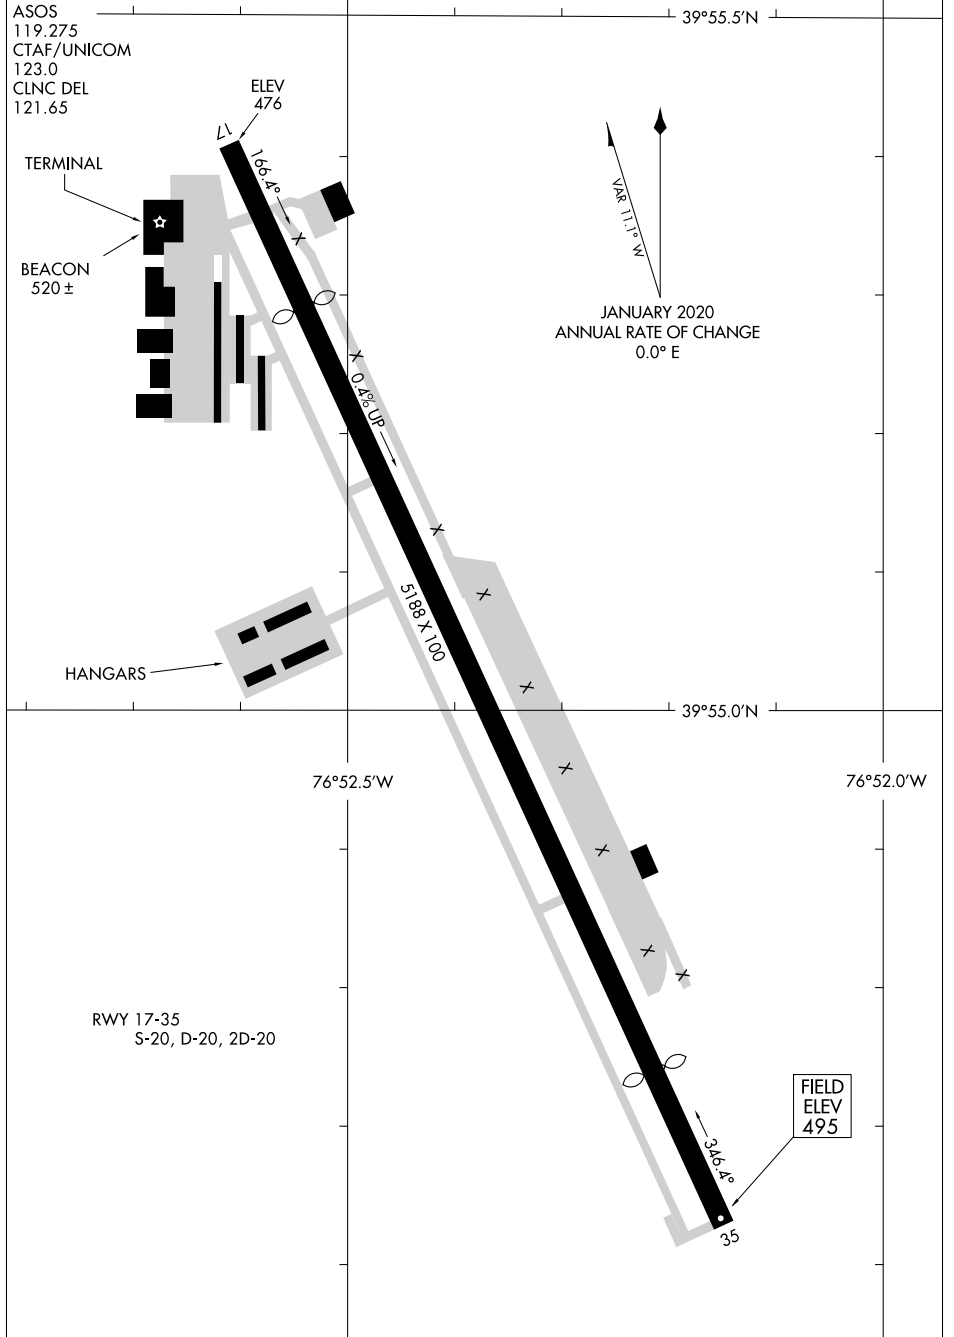

AIRPORT DIAGRAM

AL-5137 (FAA)

YORK (THV)
YORK, PENNSYLVANIA

NE-4, 10 SEP 2020 to 08 OCT 2020

NE-4, 10 SEP 2020 to 08 OCT 2020

AIRPORT DIAGRAM

YORK, PENNSYLVANIA
YORK (THV)