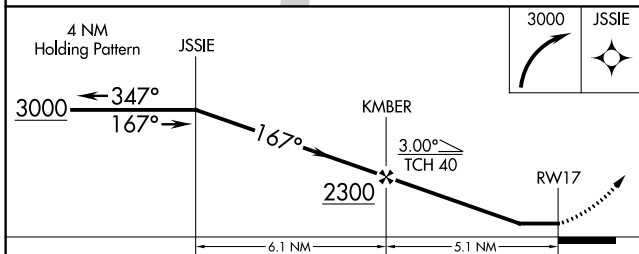

WAAS CH 78008 W17A	APP CRS 167°	Rwy Idg TDZE 694 Apt Elev 698	3830

RNAV (GPS) RWY 17

SKY ACRES (44N)

RNP APCH.	MISSED APPROACH: Climbing right turn to 3000 direct JSSIE and hold.
▼ ▲ NA Use Newburgh altimeter setting; when not received, procedure NA. ☒ -23°C Rwy 17 helicopter visibility reduction below 3/4 SM NA.	

SWF ASOS 124.575	POU ASOS 126.75	NEW YORK APP CON 132.75 363.1	UNICOM 122.8 (CTAF) 0

NE-2, 10 SEP 2020 to 08 OCT 2020

NE-2, 10 SEP 2020 to 08 OCT 2020

CATEGORY	A	B	C	D
LP MDA	1240-1	546 (600-1)		NA
LNAV MDA	1360-1	666 (700-1)		NA