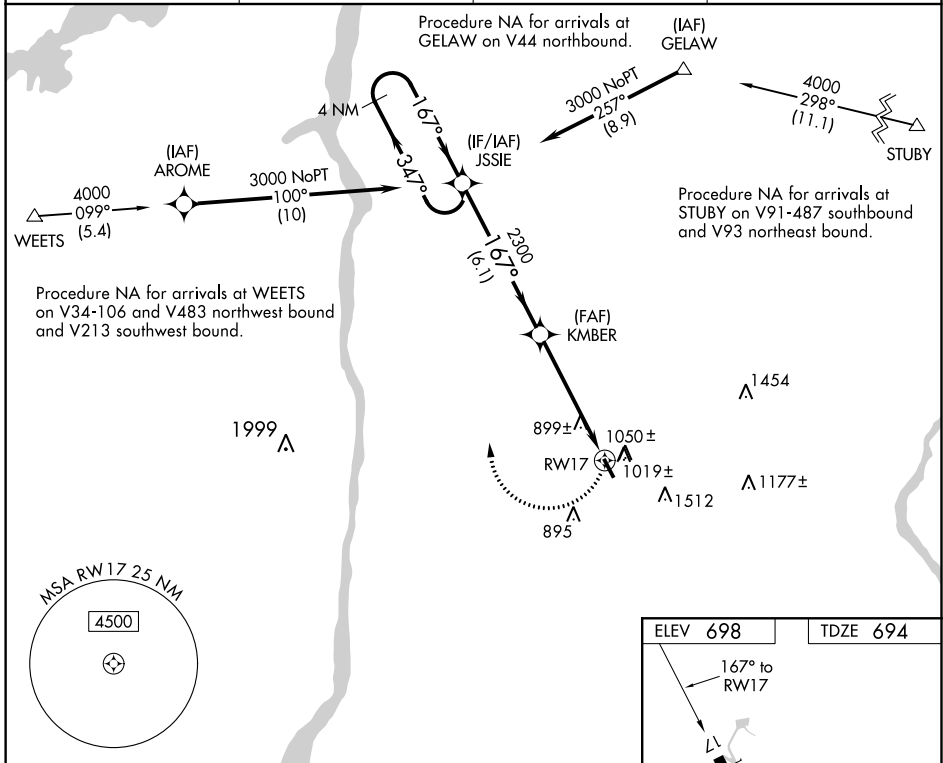

WAAS CH <b>78008</b> <b>W17A</b>	APP CRS <b>167°</b>	Rwy Idg TDZE <b>694</b> Apt Elev <b>698</b>	<b>3830</b>
--	------------------------	---	-------------

# RNAV (GPS) RWY 17

SKY ACRES (44N)

RNP APCH.	MISSED APPROACH: Climbing right turn to 3000 direct JSSIE and hold.
<p>▼</p> <p>▲ NA Use Newburgh altimeter setting; when not received, procedure NA.</p> <p>☒ -23°C Rwy 17 helicopter visibility reduction below 3/4 SM NA.</p>	

NE-2, 10 SEP 2020 to 08 OCT 2020

NE-2, 10 SEP 2020 to 08 OCT 2020

CATEGORY	A	B	C	D
LP MDA	1240-1	546 (600-1)		NA
LNAV MDA	1360-1	666 (700-1)		NA