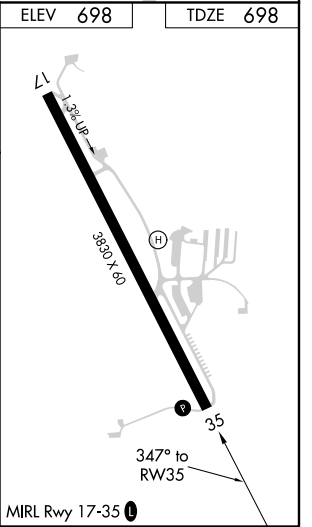

WAAS CH 86308 W35A	APP CRS 347°	Rwy Idg TDZE Apt Elev	3830 698 698
--	------------------------	-----------------------------	---

RNAV (GPS) RWY 35

SKY ACRES (44N)

RNP APCH.

▼
▲ NA
❄ -23°C

Use Newburgh altimeter setting; when not received use Poughkeepsie altimeter setting and increase LPV DA to 1063, and all MDA 20 feet.

MISSED APPROACH: Climb to 3000 direct COVDA and via 347° track to JSSIE and hold.

SWF ASOS 124.575	POU ASOS 126.75	NEW YORK APP CON 132.75 363.1	UNICOM 122.8 (CTAF)
----------------------------	---------------------------	---	-------------------------------

CATEGORY	A	B	C	D
LPV DA	1046-1¼	348 (400-1¼)		NA
LNAV MDA	1700-1¼ 1002 (1100-1¼)	1700-1½ 1002 (1100-1½)		NA

NE-2, 10 SEP 2020 to 08 OCT 2020

NE-2, 10 SEP 2020 to 08 OCT 2020