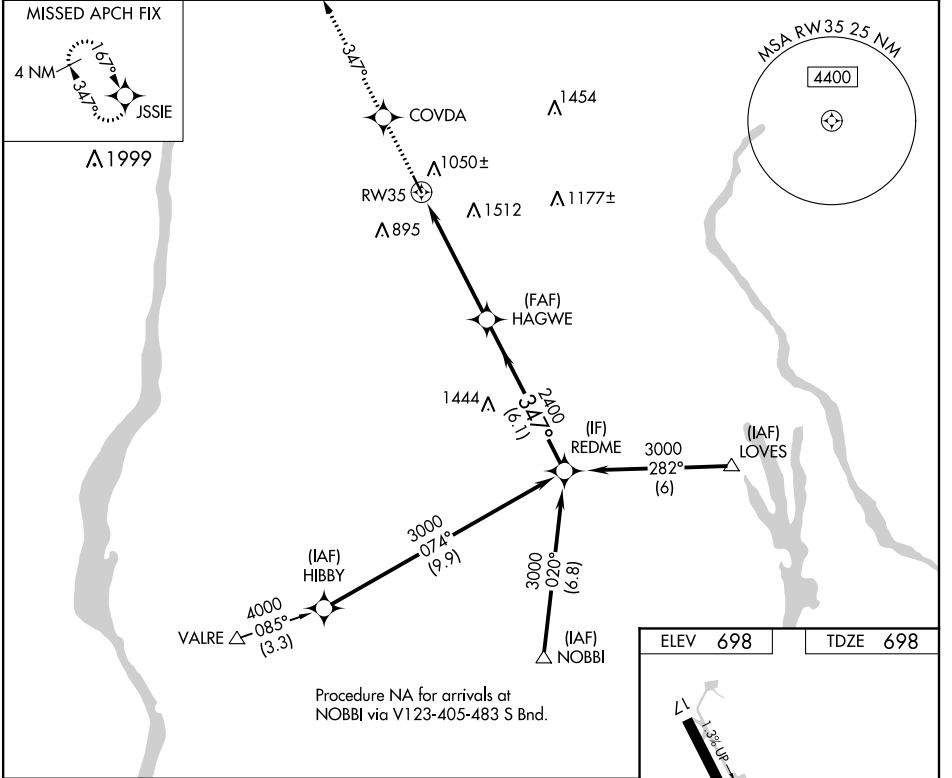

WAAS CH 86308 W35A	APP CRS 347°	Rwy Idg TDZE Apt Elev	3830 698 698
--	------------------------	-----------------------------	---

RNAV (GPS) RWY 35

SKY ACRES (44N)

RNP APCH.

▼
▲ NA
❄ -23°C

Use Newburgh altimeter setting; when not received use Poughkeepsie altimeter setting and increase LPV DA to 1063, and all MDA 20 feet.

MISSED APPROACH: Climb to 3000 direct COVDA and via 347° track to JSSIE and hold.

SWF ASOS 124.575	POU ASOS 126.75	NEW YORK APP CON 132.75 363.1	UNICOM 122.8 (CTAF)
----------------------------	---------------------------	---	-------------------------------

CATEGORY	A	B	C	D
LPV DA	1046-1¼	348 (400-1¼)		NA
LNAV MDA	1700-1¼ 1002 (1100-1¼)	1700-1½ 1002 (1100-1½)		NA

NE-2, 10 SEP 2020 to 08 OCT 2020

NE-2, 10 SEP 2020 to 08 OCT 2020