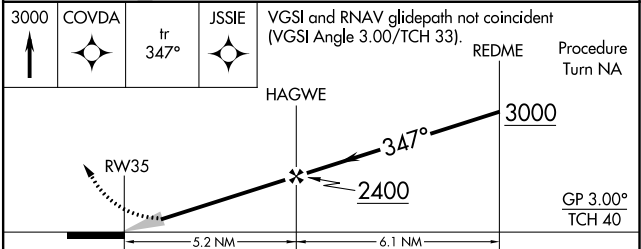

WAAS CH 86308 W35A	APP CRS 347°	Rwy Idg TDZE Apt Elev	3830 698 698
--	------------------------	-----------------------------	---

RNAV (GPS) RWY 35

SKY ACRES (44N)

RNP APCH.

▼
▲ NA
❄ -23°C

Use Newburgh altimeter setting; when not received use Poughkeepsie altimeter setting and increase LPV DA to 1063, and all MDA 20 feet.

MISSED APPROACH: Climb to 3000 direct COVDA and via 347° track to JSSIE and hold.

SWF ASOS 124.575	POU ASOS 126.75	NEW YORK APP CON 132.75 363.1	UNICOM 122.8 (CTAF)
----------------------------	---------------------------	---	-------------------------------