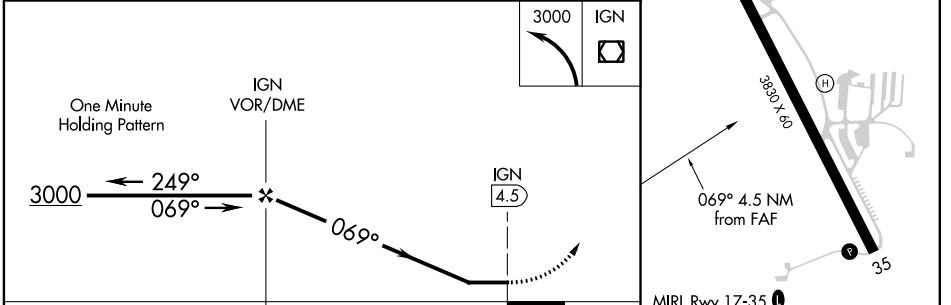

APP CRS 069°	Rwy Idg TDZE Apt Elev	N/A N/A 700
------------------------	-----------------------------	--

VOR-A
SKY ACRES (44N)

<p>▼ NA</p> <p>⊗ -23°C</p>	<p>Use Poughkeepsie altimeter setting. NoPT for arrival on IGN VOR/DME airway radials 203 CW 316.</p>	<p>MISSED APPROACH: Climbing left turn to 3000 direct IGN VOR/DME and hold.</p>
-----------------------------------	---	---

SWF ASOS 124,575	POU ASOS 126,75	NEW YORK APP CON 132.75 363.1	UNICOM 122.8 (CTAF) 0
----------------------------	---------------------------	---	---------------------------------

NE-2, 10 SEP 2020 to 08 OCT 2020

NE-2, 10 SEP 2020 to 08 OCT 2020

CATEGORY	A	B	C	D	FAF to MAP 4.5 NM					
CIRCLING	1580 - 1 880 (900-1)	1580 - 1¼ 880 (900-1¼)		NA	Knots	60	90	120	150	180
					Min:Sec	4:30	3:00	2:15	1:48	1:30