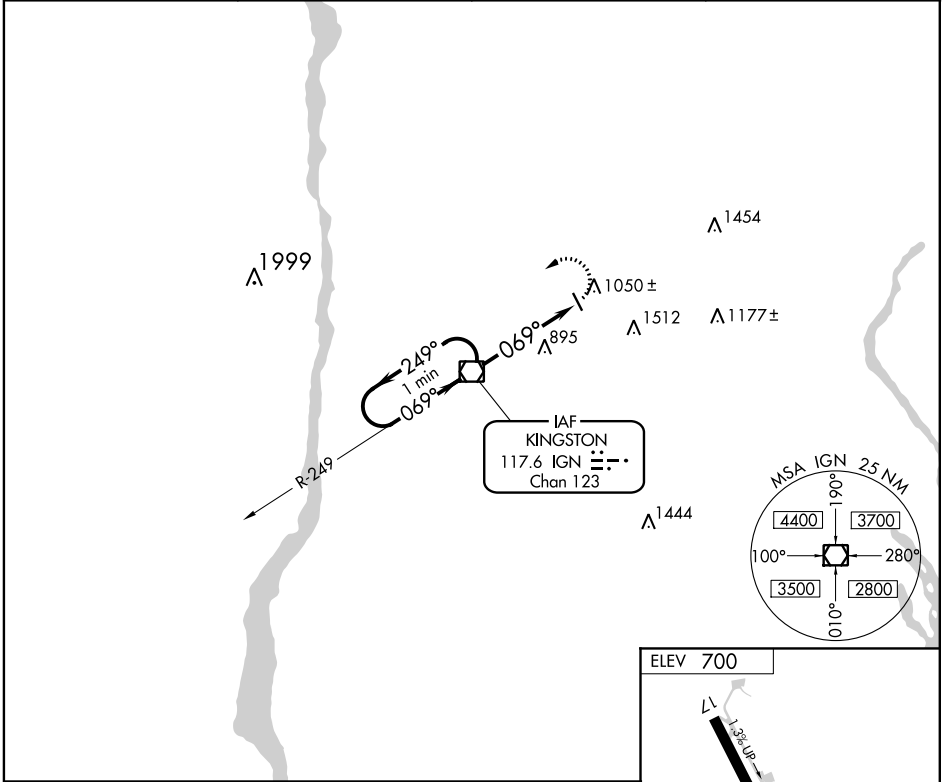

APP CRS 069°	Rwy Idg TDZE Apt Elev	N/A N/A 700
------------------------	-----------------------------	--

VOR-A
SKY ACRES (44N)

<p>▼ NA</p> <p>⊗ -23°C</p>	<p>Use Poughkeepsie altimeter setting. NoPT for arrival on IGN VOR/DME airway radials 203 CW 316.</p>	<p>MISSED APPROACH: Climbing left turn to 3000 direct IGN VOR/DME and hold.</p>
-----------------------------------	---	---

SWF ASOS 124,575	POU ASOS 126,75	NEW YORK APP CON 132.75 363.1	UNICOM 122.8 (CTAF) 0
----------------------------	---------------------------	---	---------------------------------

NE-2, 10 SEP 2020 to 08 OCT 2020

NE-2, 10 SEP 2020 to 08 OCT 2020

CATEGORY	A	B	C	D	FAF to MAP 4.5 NM					
CIRCLING	1580 - 1 880 (900-1)	1580 - 1¼ 880 (900-1¼)		NA	Knots	60	90	120	150	180
					Min:Sec	4:30	3:00	2:15	1:48	1:30