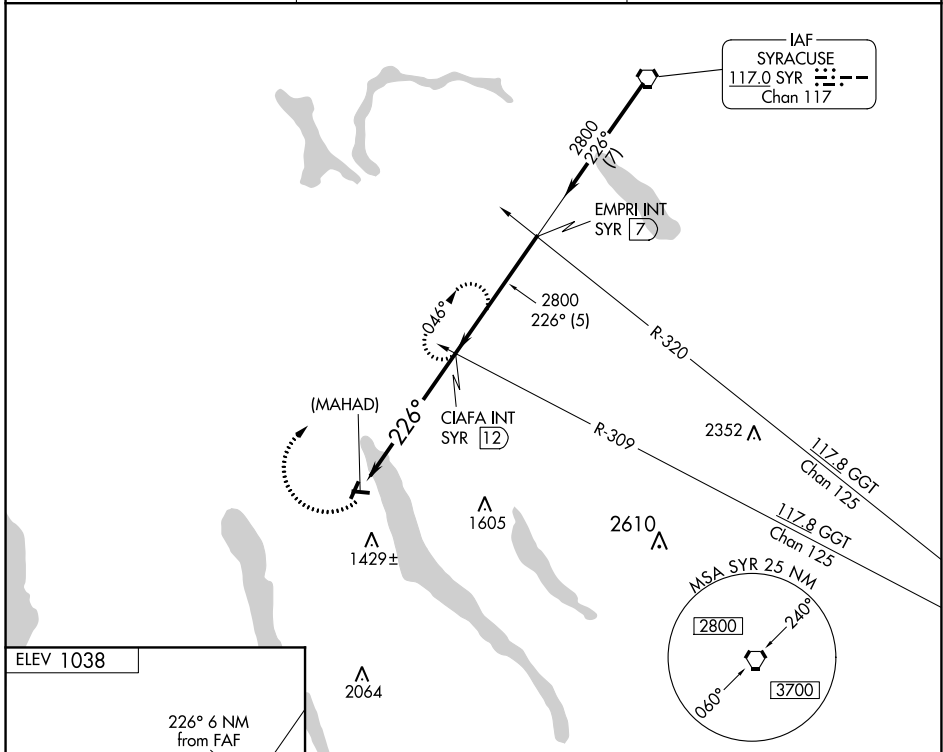

VORTAC SYR 117.0 Chan 117	APP CRS 226°	Rwy Idg TDZE Apt Elev	N/A N/A 1038
--	------------------------	-----------------------------	---

VOR or GPS-A
SKANEATELES AERO DROME (6B9)

<p>▼ Use Syracuse altimeter setting. ▲ NA Two 55' poles 70' either side centerline 900' from AER 28.</p>	<p>MISSED APPROACH: Climbing right turn to 2800 via SYR R-226 to CIAFA INT/12 DME and hold.</p>
--	---

AWOS-3P 120.125	SYRACUSE APP CON 126.125 269.125	UNICOM 122.8 (CTAF) 0
---------------------------	--	---------------------------------

FAF to MAP 6 NM						
Knots	60	90	120	150	180	
Min:Sec	6:00	4:00	3:00	2:24	2:00	
CATEGORY	A		B		C	D
CIRCLING	1660-1		622 (700-1)		1720-2	NA
					682 (700-2)	

NE-2, 10 SEP 2020 to 08 OCT 2020

NE-2, 10 SEP 2020 to 08 OCT 2020