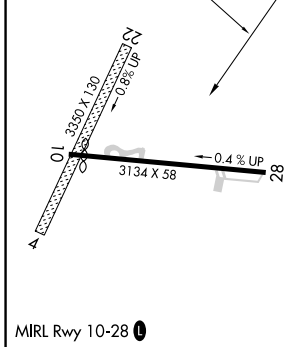

VORTAC SYR 117.0 Chan 117	APP CRS 226°	Rwy Idg TDZE Apt Elev	N/A N/A 1038
--	------------------------	-----------------------------	---

VOR or GPS-A
SKANEATELES AERO DROME (6B9)

<p>▼ Use Syracuse altimeter setting. ▲ NA Two 55' poles 70' either side centerline 900' from AER 28.</p>	<p>MISSED APPROACH: Climbing right turn to 2800 via SYR R-226 to CIAFA INT/12 DME and hold.</p>
--	---

AWOS-3P 120.125	SYRACUSE APP CON 126.125 269.125	UNICOM 122.8 (CTAF) 0
---------------------------	--	---------------------------------

FAF to MAP 6 NM						
Knots	60	90	120	150	180	
Min:Sec	6:00	4:00	3:00	2:24	2:00	
CATEGORY	A		B		C	D
CIRCLING	1660-1		622 (700-1)		1720-2	NA
					682 (700-2)	