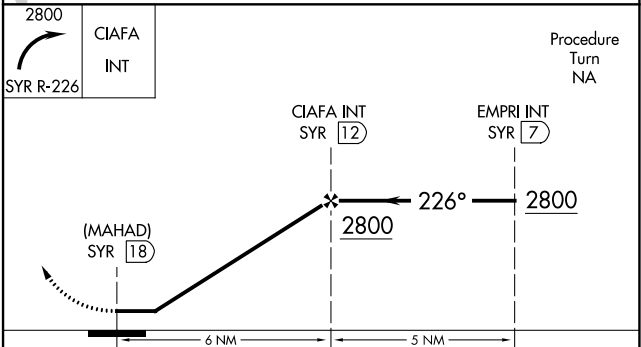

VORTAC SYR 117.0 Chan 117	APP CRS 226°	Rwy Idg TDZE Apt Elev	N/A N/A 1038
--	------------------------	-----------------------------	---

VOR or GPS-A
SKANEATELES AERO DROME (6B9)

<p>▼ Use Syracuse altimeter setting. ▲ NA Two 55' poles 70' either side centerline 900' from AER 28.</p>	<p>MISSED APPROACH: Climbing right turn to 2800 via SYR R-226 to CIAFA INT/12 DME and hold.</p>
--	---

AWOS-3P 120.125	SYRACUSE APP CON 126.125 269.125	UNICOM 122.8 (CTAF) 0
---------------------------	--	---------------------------------

FAF to MAP 6 NM						
Knots	60	90	120	150	180	
Min:Sec	6:00	4:00	3:00	2:24	2:00	
CATEGORY	A		B		C	D
CIRCLING	1660-1		622 (700-1)		1720-2	NA
					682 (700-2)	