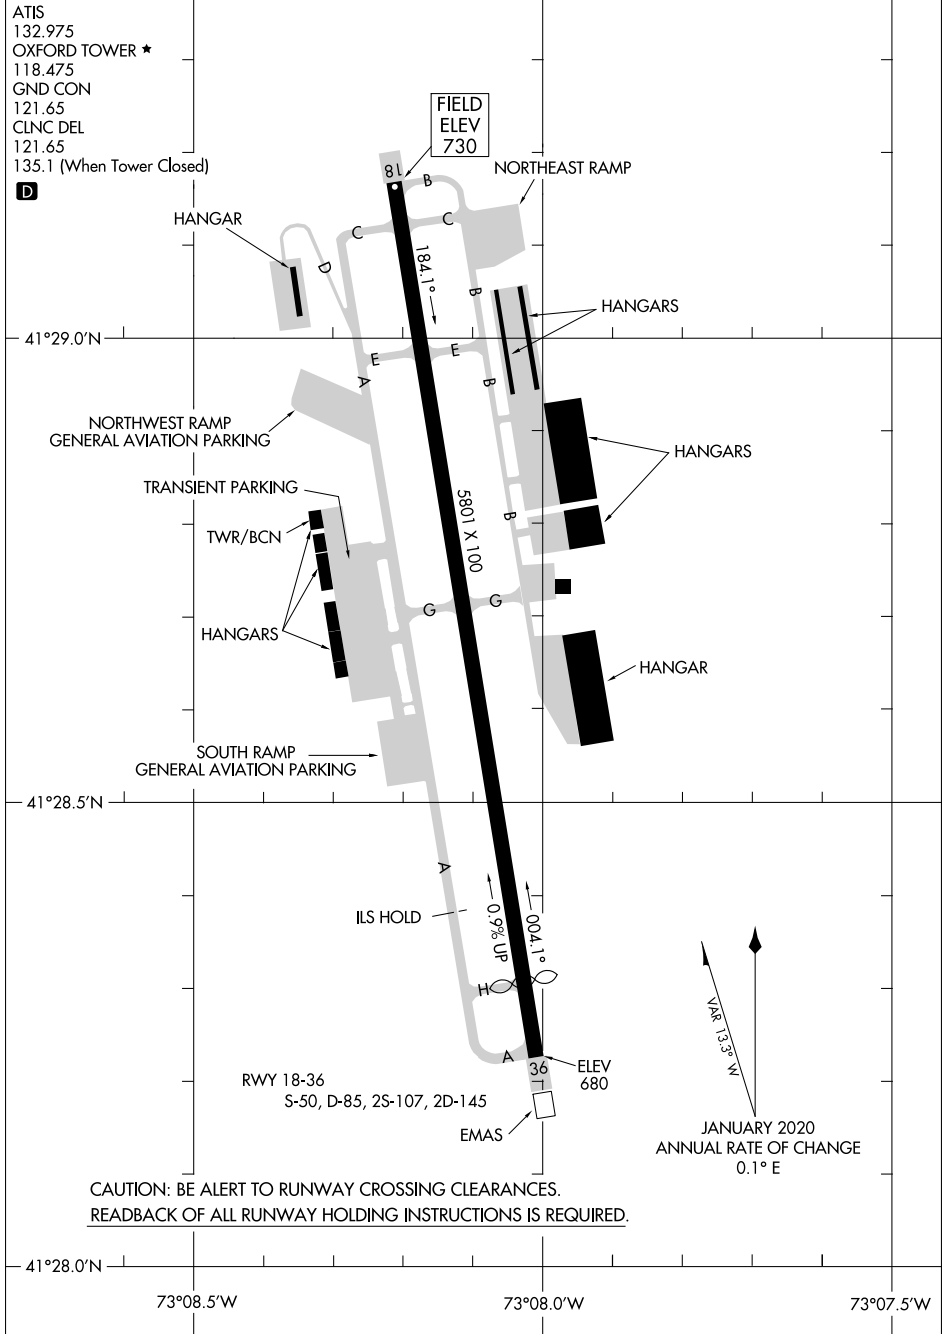

AIRPORT DIAGRAM

AL-5785 (FAA)

WATERBURY-OXFORD (OXC)
OXFORD, CONNECTICUT

NE-1, 10 SEP 2020 to 08 OCT 2020

NE-1, 10 SEP 2020 to 08 OCT 2020

AIRPORT DIAGRAM

OXFORD, CONNECTICUT
WATERBURY-OXFORD (OXC)