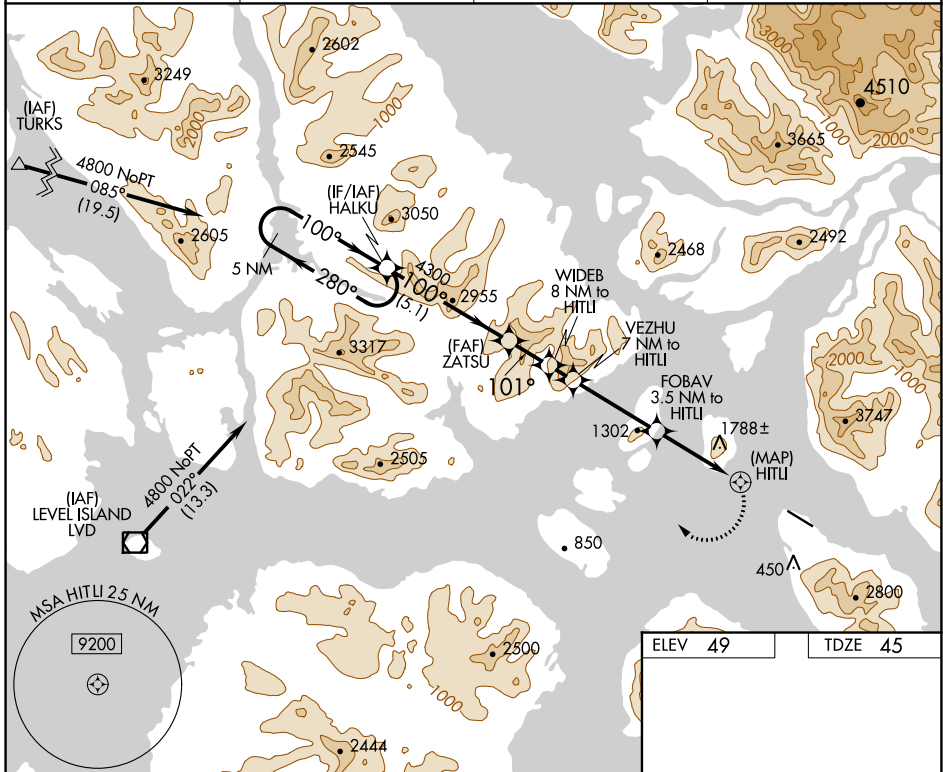

APP CRS	Rwy Idg	6000
101°	TDZE	45
	Apt Elev	49

RNAV (GPS) RWY 10

WRANGELL (WRG) (PAWG)

<p>Circling NA South of Rwy 10-28. DME/DME RNP-0.3 NA. Procedure NA at night.</p>	<p>MISSED APPROACH: Climbing right turn to 4800 direct HALKU and hold.</p>		
	<p>AWOS-3P 128.5</p>	<p>ANCHORAGE CENTER 118.0</p>	<p>SITKA RADIO 122.45</p>

ELEV	49	TDZE	45
------	----	------	----

CATEGORY	A	B	C	D
LNVA MDA	2080-2½ 2035 (2100-2½)	2080-3 2035 (2100-3)	2080-3 2035 (2100-3)	NA
CIRCLING	2080-2½ 2031 (2100-2½)	2500-3 2451 (2500-3)	2500-3 2451 (2500-3)	NA

REIL Rwys 10 and 28

HIRL Rwy 10-28

AK, 10 SEP 2020 to 05 NOV 2020

AK, 10 SEP 2020 to 05 NOV 2020