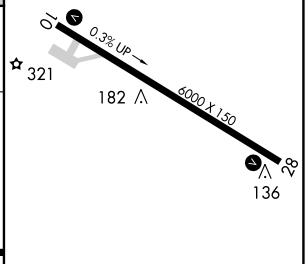

APP CRS	Rwy Idg	6000
101°	TDZE	45
	Apt Elev	49

RNAV (GPS) RWY 10

WRANGELL (WRG) (PAWG)

<p>Circling NA South of Rwy 10-28. DME/DME RNP-0.3 NA. Procedure NA at night.</p>	<p>MISSED APPROACH: Climbing right turn to 4800 direct HALKU and hold.</p>		
	<p>AWOS-3P 128.5</p>	<p>ANCHORAGE CENTER 118.0</p>	<p>SITKA RADIO 122.45</p>

ELEV	49	TDZE	45
------	----	------	----

CATEGORY	A	B	C	D
LNVA MDA	2080-2½ 2035 (2100-2½)	2080-3 2035 (2100-3)	2080-3 2035 (2100-3)	NA
CIRCLING	2080-2½ 2031 (2100-2½)	2500-3 2451 (2500-3)	2500-3 2451 (2500-3)	NA