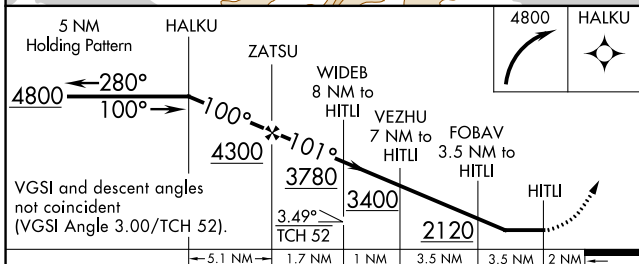

APP CRS	Rwy Idg	6000
101°	TDZE	45
	Apt Elev	49

RNAV (GPS) RWY 10

WRANGELL (WRG) (PAWG)

<p>Circling NA South of Rwy 10-28. DME/DME RNP-0.3 NA. Procedure NA at night.</p>	<p>MISSED APPROACH: Climbing right turn to 4800 direct HALKU and hold.</p>		
	<p>AWOS-3P 128.5</p>	<p>ANCHORAGE CENTER 118.0</p>	<p>SITKA RADIO 122.45</p>