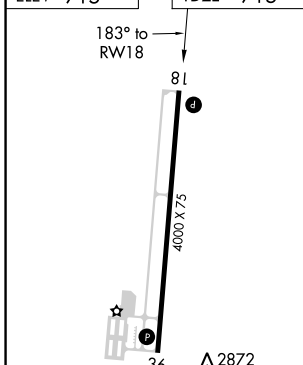

RNAV (GPS) RWY 18

JESSE VIERTEL MEMORIAL (V.E.R.)

RNP APCH.		MISSED APPROACH: Climb to 2400 direct GESJ1 and hold.
<p>▼ NA Circling Rwy 36 NA at night. Rwy 18 helicopter visibility reduction below ¼ SM NA. Use Columbia Rgnl altimeter setting.</p>		
AWOS-3 119.625	MIZZU APP CON 124.375	UNICOM 122.7 (CTAF) ①

NC-3, 10 SEP 2020 to 08 OCT 2020

NC-3, 10 SEP 2020 to 08 OCT 2020

ELEV 715	TDZE 715
----------	----------

CATEGORY	A	B	C	D
LPV DA	1103-1½		388 (400-1½)	NA
LNAV MDA	1140-1	425 (500-1)	1140-1¼ 425 (500-1¼)	NA
CIRCLING	1200-1	485 (500-1)	1340-1¾ 625 (700-1¾)	NA