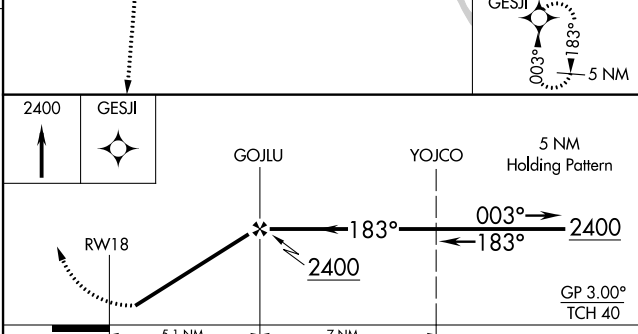

RNAV (GPS) RWY 18

JESSE VIERTEL MEMORIAL (V.E.R.)

RNP APCH.		MISSED APPROACH: Climb to 2400 direct GESJ1 and hold.
<p>▼ NA Circling Rwy 36 NA at night. Rwy 18 helicopter visibility reduction below ¼ SM NA. Use Columbia Rgnl altimeter setting.</p>		
AWOS-3 119.625	MIZZU APP CON 124.375	UNICOM 122.7 (CTAF) ①

NC-3, 10 SEP 2020 to 08 OCT 2020

NC-3, 10 SEP 2020 to 08 OCT 2020

ELEV 715	TDZE 715
----------	----------

CATEGORY	A	B	C	D
LPV DA	1103-1½		388 (400-1½)	NA
LNAV MDA	1140-1	425 (500-1)	1140-1¼ 425 (500-1¼)	NA
CIRCLING	1200-1	485 (500-1)	1340-1¾ 625 (700-1¾)	NA