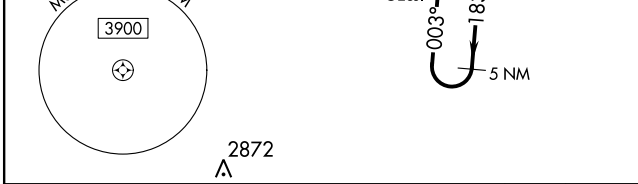

APP CRS 003°	Rwy Idg TDZE Apt Elev	4000 715 715
------------------------	-----------------------------	---

RNAV (GPS) RWY 36

JESSE VIERTEL MEMORIAL (V.E.R.)

RNP APCH.		MISSED APPROACH: Climb to 2400 direct YOJCO and hold.
Straight-in Rwy 36 NA at night. Circling Rwy 36 NA at night. Rwy 36 helicopter visibility reduction below 1 SM NA. Use Columbia Rgnl altimeter setting.		
AWOS-3 119.625	MIZZU APP CON 124.375	UNICOM 122.7 (CTAF)