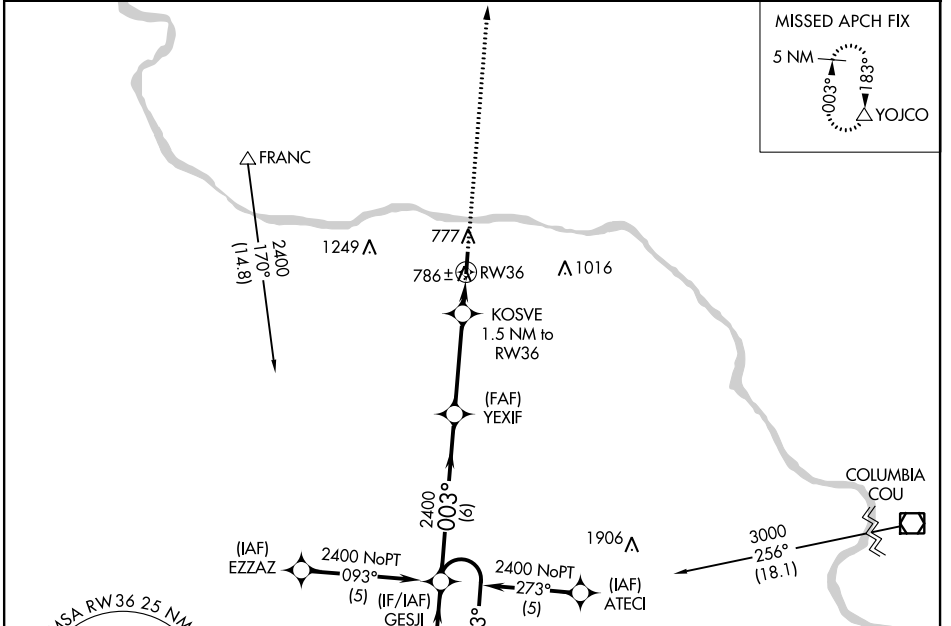

APP CRS 003°	Rwy Idg TDZE Apt Elev	4000 715 715
------------------------	-----------------------------	---

RNAV (GPS) RWY 36

JESSE VIERTEL MEMORIAL (V.E.R.)

RNP APCH.		MISSED APPROACH: Climb to 2400 direct YOJCO and hold.
Straight-in Rwy 36 NA at night. Circling Rwy 36 NA at night. Rwy 36 helicopter visibility reduction below 1 SM NA. Use Columbia Rgnl altimeter setting.		
AWOS-3 119.625	MIZZU APP CON 124.375	UNICOM 122.7 (CTAF)

ELEV 715	TDZE 715
REIL Rwy 18 and 36	
MIRL Rwy 18-36	

CATEGORY	A	B	C	D
RNAV MDA	1120-1	405 (500-1)	1120-1¼ 405 (500-1¼)	NA
CIRCLING	1200-1	485 (500-1)	1340-1¾ 625 (700-1¾)	NA

NC-3, 10 SEP 2020 to 08 OCT 2020

NC-3, 10 SEP 2020 to 08 OCT 2020