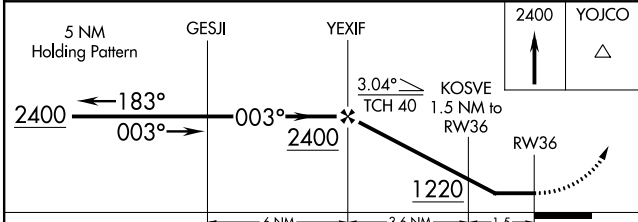

APP CRS 003°	Rwy Idg TDZE Apt Elev	4000 715 715
------------------------	-----------------------------	---

RNAV (GPS) RWY 36

JESSE VIERTEL MEMORIAL (V.E.R.)

RNP APCH.		MISSED APPROACH: Climb to 2400 direct YOJCO and hold.
Straight-in Rwy 36 NA at night. Circling Rwy 36 NA at night. Rwy 36 helicopter visibility reduction below 1 SM NA. Use Columbia Rgnl altimeter setting.		
AWOS-3 119.625	MIZZU APP CON 124.375	UNICOM 122.7 (CTAF)

ELEV 715	TDZE 715
REIL Rwy 18 and 36	
MIRL Rwy 18-36	

CATEGORY	A	B	C	D
RNAV MDA	1120-1	405 (500-1)	1120-1¼ 405 (500-1¼)	NA
CIRCLING	1200-1	485 (500-1)	1340-1¾ 625 (700-1¾)	NA

NC-3, 10 SEP 2020 to 08 OCT 2020