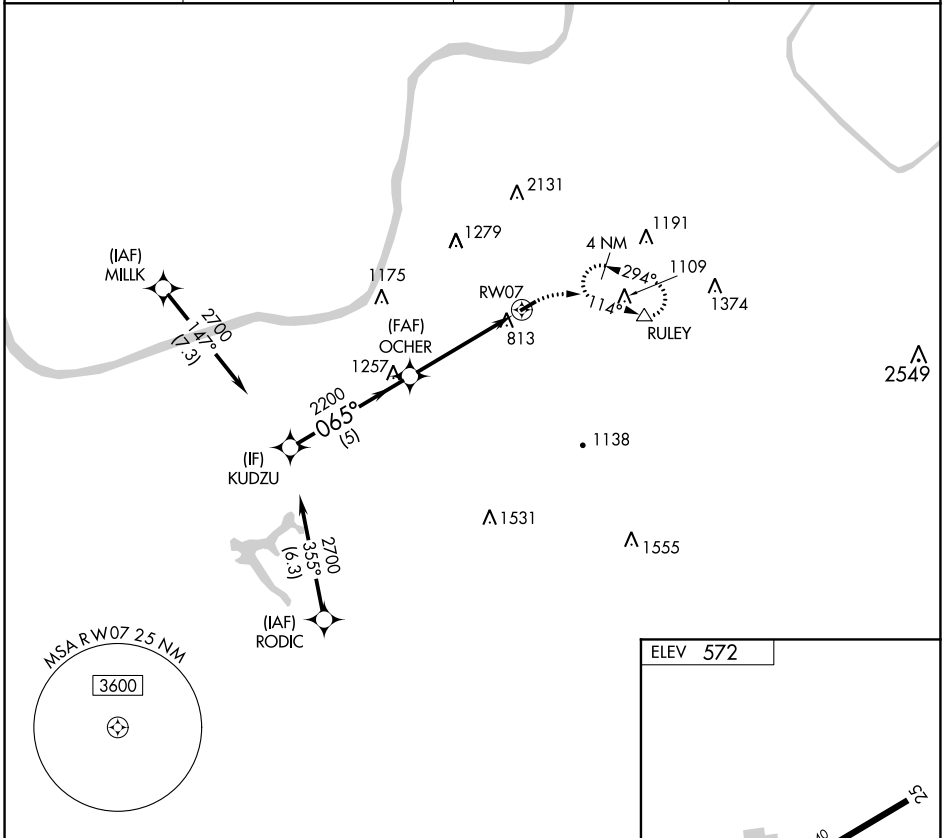

APP CRS	Rwy Idg	N/A
065°	TDZE	N/A
	Apt Elev	572

RNAV (GPS)-A

ONA AIRPARK (12V)

RNP APCH.

- NA Circling NA northwest of Rwy 07-25. Procedure NA at night. Use Huntington altimeter setting; when not received, use Point Pleasant altimeter setting.
- 25°C

MISSED APPROACH: Climbing right turn to 3200 direct RULEY and hold, continue climb-in-hold to 3200.

HTS ASOS 125.2	CHARLESTON APP CON 124.1 269.125 (EAST)	HUNTINGTON APP CON 119.75 270.1 (WEST)	UNICOM 122.8 (CTAF)
--------------------------	---	--	-------------------------------

NE-4, 10 SEP 2020 to 08 OCT 2020

NE-4, 10 SEP 2020 to 08 OCT 2020

CATEGORY	A	B	C	D
CIRCLING	1520-1¼ 948 (1000-1¼)		NA	

LIRL Rwy 7-25