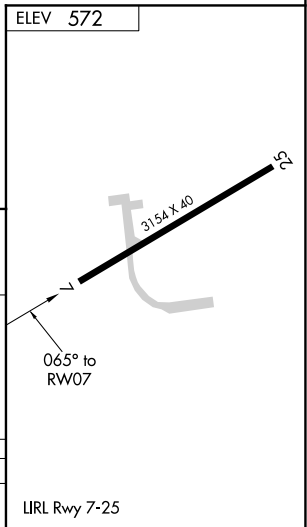

APP CRS	Rwy Idg	N/A
065°	TDZE	N/A
	Apt Elev	572

RNAV (GPS)-A

ONA AIRPARK (12V)

RNP APCH.

- NA Circling NA northwest of Rwy 07-25. Procedure NA at night. Use Huntington altimeter setting; when not received, use Point Pleasant altimeter setting.
- 25°C

MISSED APPROACH: Climbing right turn to 3200 direct RULEY and hold, continue climb-in-hold to 3200.

HTS ASOS 125.2	CHARLESTON APP CON 124.1 269.125 (EAST)	HUNTINGTON APP CON 119.75 270.1 (WEST)	UNICOM 122.8 (CTAF)
--------------------------	---	--	-------------------------------

NE-4, 10 SEP 2020 to 08 OCT 2020

NE-4, 10 SEP 2020 to 08 OCT 2020

CATEGORY	A	B	C	D
CIRCLING	1520-1¼ 948 (1000-1¼)		NA	

LIRL Rwy 7-25