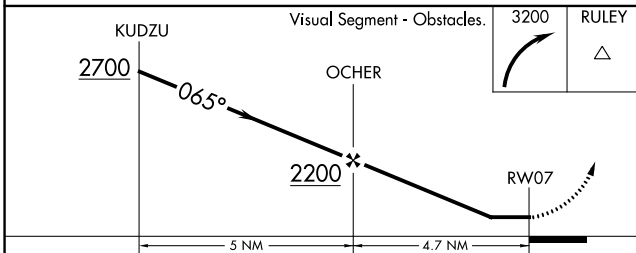

CATEGORY	A	B	C	D
CIRCLING	1520-1¼ 948 (1000-1¼)		NA	

LIRL Rwy 7-25