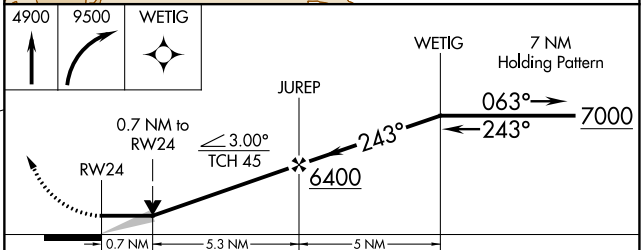

WAAS CH 70640 W24A	APP CRS 243°	Rwy Idg 5285 TDZE 4477 Apt Elev 4494

RNAV (GPS) RWY 24

BIG TIMBER (6S $\emptyset$)

▼ Circling Rwy 18, 36 NA at night. ▲ DME/DME RNP- 0.3 NA.	MISSED APPROACH: Climb to 4900 then climbing right turn to 9500 direct WETIG and hold, continue climb-in-hold to 9500.

AWOS-3 132.05	SALT LAKE CENTER 127.75 351.9	UNICOM 122.8 (CTAF) $\emptyset$

CATEGORY	A	B	C	D
LP MDA	4740-1 263 (300-1)			
LNAV MDA	4780-1 303 (300-1)			
C CIRCLING	4860-1 366 (400-1)	4960-1 466 (500-1)	5160-1$\frac{3}{4}$ 666 (700-1$\frac{3}{4}$)	5340-2$\frac{3}{4}$ 846 (900-2$\frac{3}{4}$)

NW-1, 10 SEP 2020 to 08 OCT 2020

NW-1, 10 SEP 2020 to 08 OCT 2020