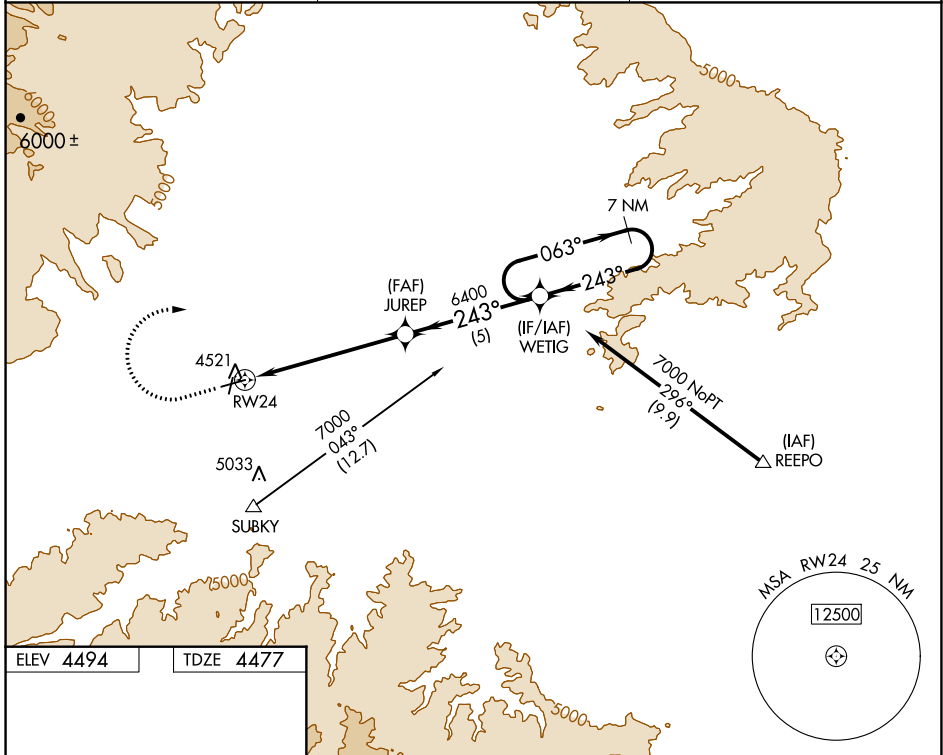

WAAS CH 70640 W24A	APP CRS 243°	Rwy Idg 5285 TDZE 4477 Apt Elev 4494
--	------------------------	---

RNAV (GPS) RWY 24

BIG TIMBER (6S \emptyset)

<p>▼ Circling Rwy 18, 36 NA at night. ▲ DME/DME RNP- 0.3 NA.</p>	<p>MISSED APPROACH: Climb to 4900 then climbing right turn to 9500 direct WETIG and hold, continue climb-in-hold to 9500.</p>
--	---

AWOS-3 132.05	SALT LAKE CENTER 127.75 351.9	UNICOM 122.8 (CTAF) \emptyset
-------------------------	---	--

CATEGORY	A	B	C	D
LP MDA	4740-1 263 (300-1)			
LNAV MDA	4780-1 303 (300-1)			
C CIRCLING	4860-1 366 (400-1)	4960-1 466 (500-1)	5160-1 $\frac{3}{4}$ 666 (700-1 $\frac{3}{4}$)	5340-2 $\frac{3}{4}$ 846 (900-2 $\frac{3}{4}$)

NW-1, 10 SEP 2020 to 08 OCT 2020

NW-1, 10 SEP 2020 to 08 OCT 2020