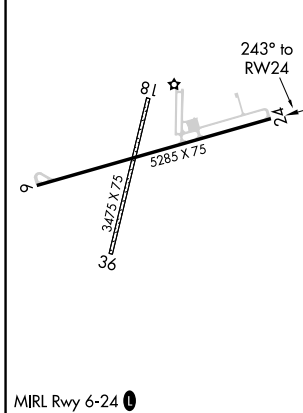

WAAS CH 70640 W24A	APP CRS 243°	Rwy Idg 5285 TDZE 4477 Apt Elev 4494

RNAV (GPS) RWY 24

BIG TIMBER (6S $\emptyset$)

▼ Circling Rwy 18, 36 NA at night. ▲ DME/DME RNP- 0.3 NA.	MISSED APPROACH: Climb to 4900 then climbing right turn to 9500 direct WETIG and hold, continue climb-in-hold to 9500.

AWOS-3 132.05	SALT LAKE CENTER 127.75 351.9	UNICOM 122.8 (CTAF) $\emptyset$

CATEGORY	A	B	C	D
LP MDA	4740-1 263 (300-1)			
LNAV MDA	4780-1 303 (300-1)			
C CIRCLING	4860-1 366 (400-1)	4960-1 466 (500-1)	5160-1$\frac{3}{4}$ 666 (700-1$\frac{3}{4}$)	5340-2$\frac{3}{4}$ 846 (900-2$\frac{3}{4}$)

NW-1, 10 SEP 2020 to 08 OCT 2020

NW-1, 10 SEP 2020 to 08 OCT 2020