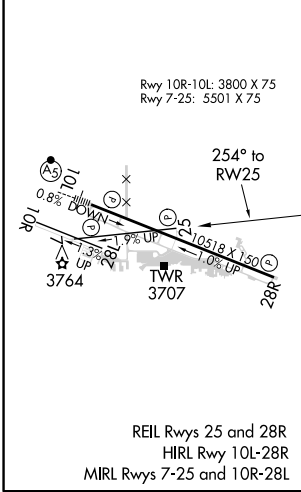

WAAS CH 78028 W25A	APP CRS 254°	Rwy Idg TDZE Apt Elev	5501 3586 3652
--	------------------------	-----------------------------	---

RNAV (GPS) RWY 25

BILLINGS LOGAN INTL (BIL)

⚠ For uncompensated Baro-VNAV systems, LNAV/VNAV NA below -25°C (-13°F) or above 54°C (130°F). DME/DME RNP-0.3 NA.

MISSED APPROACH: Climb to 6000 direct OLOLE and on track 300° to OXIVY and hold.

ATIS 126.3	BILLINGS APP CON 120.5 284.6	BILLINGS TOWER 127.2 257.8	GND CON 121.9	CLNC DEL 121.9
----------------------	--	---	-------------------------	--------------------------

NW-1, 08 OCT 2020 to 05 NOV 2020

NW-1, 08 OCT 2020 to 05 NOV 2020

ELEV 3652	D	TDZE 3586
-----------	----------	-----------

CATEGORY	A	B	C	D
LPV DA		3836-1	250 (200-1)	
LNAV/VNAV DA		3920-1 $\frac{3}{8}$	334 (300-1 $\frac{3}{8}$)	
LNAV MDA		3960-1	374 (400-1)	
C CIRCLING	4100-1 448 (500-1)	4160-1 508 (600-1)	4180-1 $\frac{1}{2}$ 528 (600-1 $\frac{1}{2}$)	4580-3 928 (1000-3)