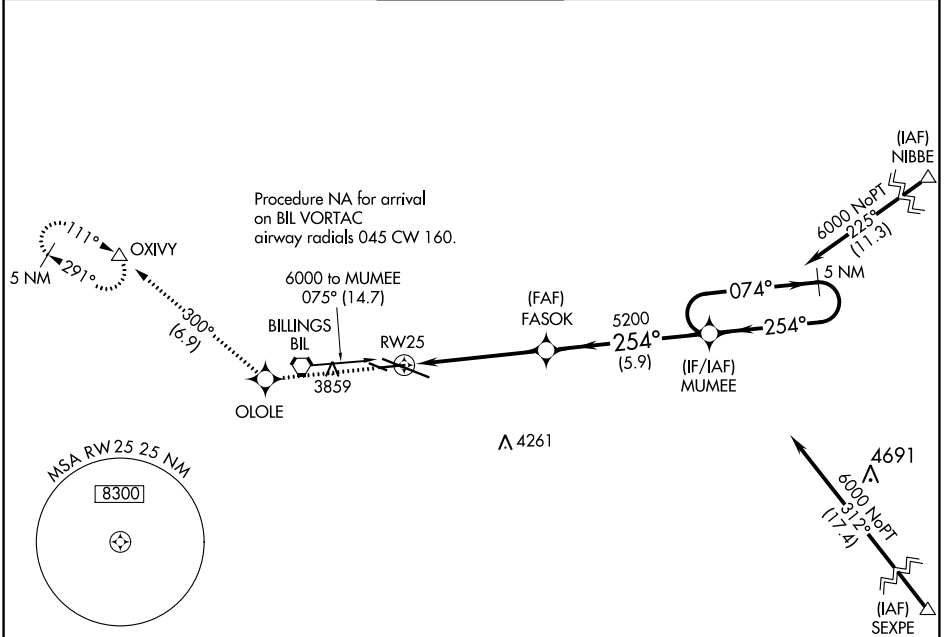

WAAS CH 78028 W25A	APP CRS 254°	Rwy Idg TDZE Apt Elev	5501 3586 3652
--	------------------------	-----------------------------	---

RNAV (GPS) RWY 25

BILLINGS LOGAN INTL (BIL)

⚠ For uncompensated Baro-VNAV systems, LNAV/VNAV NA below -25°C (-13°F) or above 54°C (130°F). DME/DME RNP-0.3 NA.

MISSED APPROACH: Climb to 6000 direct OLOLE and on track 300° to OXIVY and hold.

ATIS 126.3	BILLINGS APP CON 120.5 284.6	BILLINGS TOWER 127.2 257.8	GND CON 121.9	CLNC DEL 121.9
----------------------	--	---	-------------------------	--------------------------

NW-1, 08 OCT 2020 to 05 NOV 2020

NW-1, 08 OCT 2020 to 05 NOV 2020

ELEV 3652	D	TDZE 3586
-----------	----------	-----------

CATEGORY	A	B	C	D
LPV DA		3836-1	250 (200-1)	
LNAV/VNAV DA		3920-1 $\frac{3}{8}$	334 (300-1 $\frac{3}{8}$)	
LNAV MDA		3960-1	374 (400-1)	
C CIRCLING	4100-1 448 (500-1)	4160-1 508 (600-1)	4180-1 $\frac{1}{2}$ 528 (600-1 $\frac{1}{2}$)	4580-3 928 (1000-3)