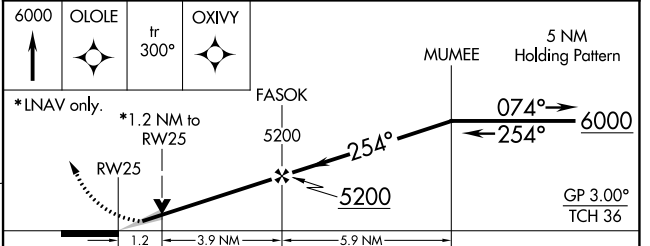

MISSED APPROACH: Climb to 6000 direct OLOLE and on track 300° to OXIVY and hold.

ATIS 126.3	BILLINGS APP CON 120.5 284.6	BILLINGS TOWER 127.2 257.8	GND CON 121.9	CLNC DEL 121.9
----------------------	--	---	-------------------------	--------------------------

NW-1, 08 OCT 2020 to 05 NOV 2020

NW-1, 08 OCT 2020 to 05 NOV 2020

ELEV 3652	D	TDZE 3586
-----------	----------	-----------

CATEGORY	A	B	C	D
LPV DA		3836-1	250 (200-1)	
LNAV/VNAV DA		3920-1 $\frac{3}{8}$	334 (300-1 $\frac{3}{8}$)	
LNAV MDA		3960-1	374 (400-1)	
C CIRCLING	4100-1 448 (500-1)	4160-1 508 (600-1)	4180-1 $\frac{1}{2}$ 528 (600-1 $\frac{1}{2}$)	4580-3 928 (1000-3)