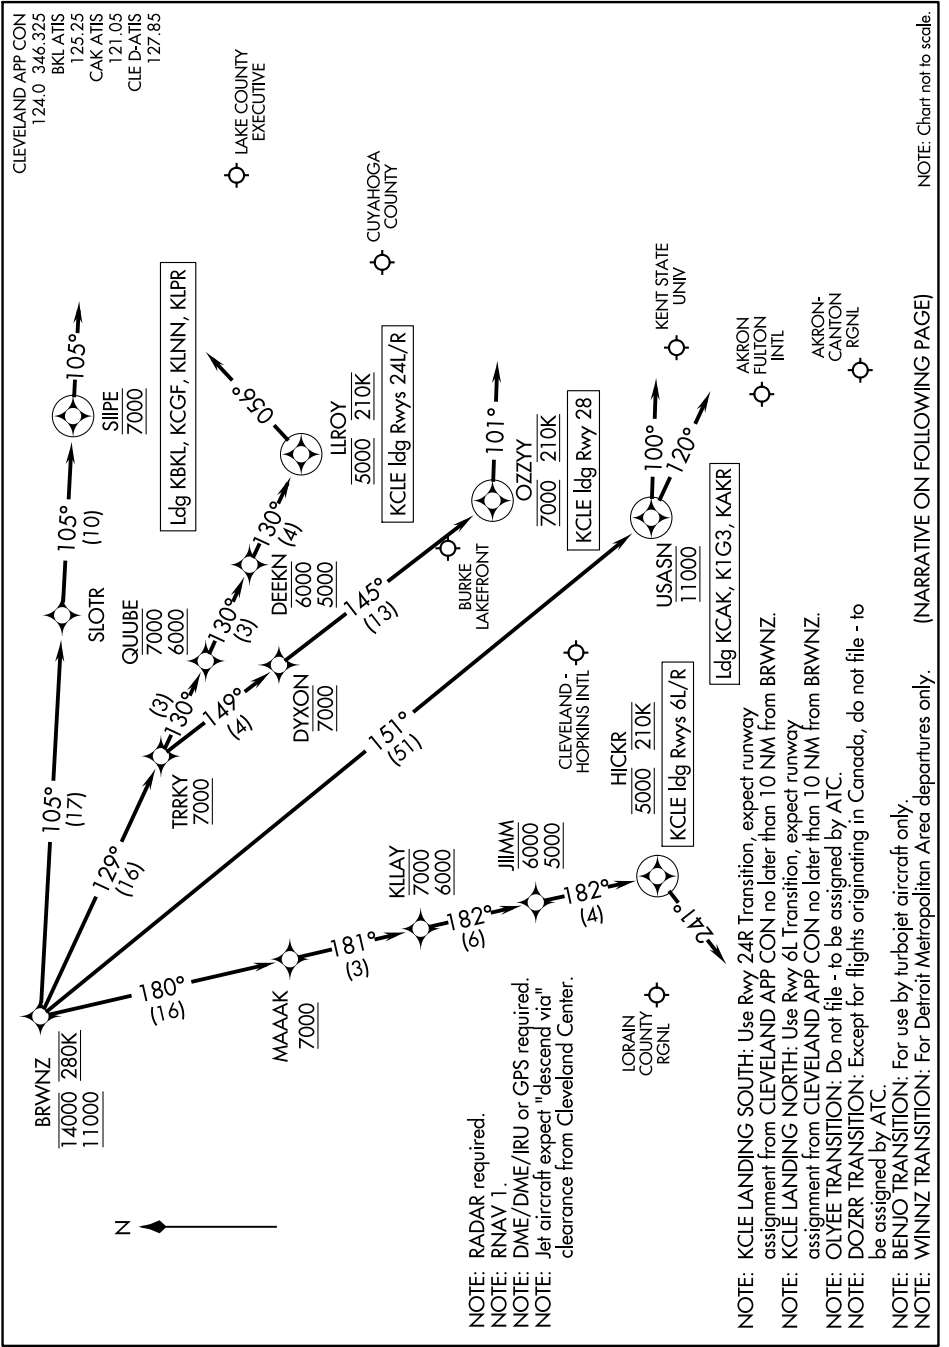

BRWNZ THREE ARRIVAL (RNAV) Arrival Routes

CLEVELAND, OHIO

EC-2, 08 OCT 2020 to 05 NOV 2020

NOTE: Chart not to scale.

(NARRATIVE ON FOLLOWING PAGE)

For use by turbojet aircraft only.

For use by turboprop aircraft only.

EC-2, 08 OCT 2020 to 05 NOV 2020

BRWNZ THREE ARRIVAL (RNAV) Arrival Routes

CLEVELAND, OHIO