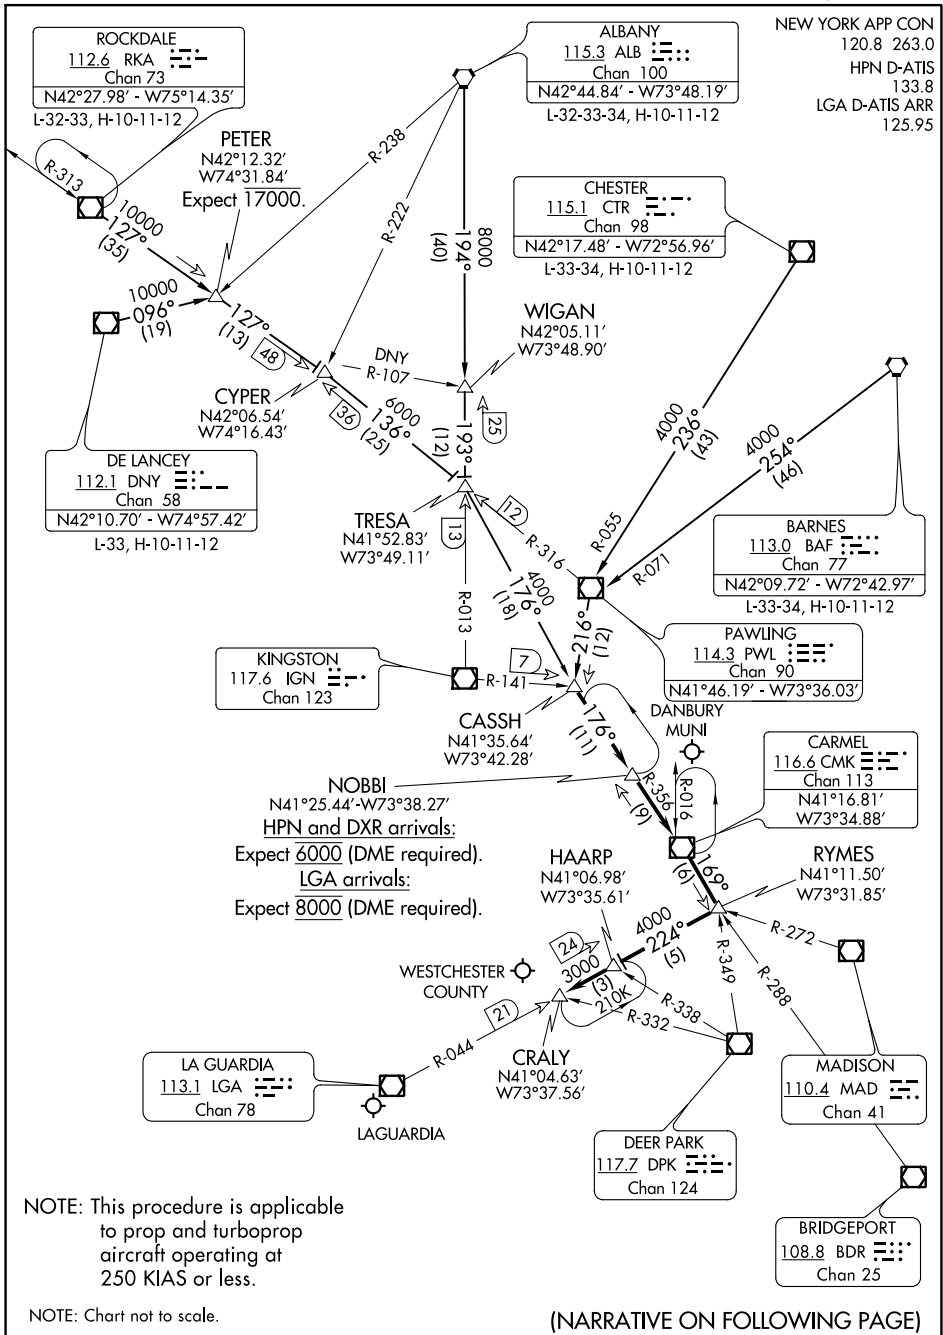

NOBBI FIVE ARRIVAL

NEW YORK, NEW YORK

NE-2, 08 OCT 2020 to 05 NOV 2020

NE-2, 08 OCT 2020 to 05 NOV 2020

NOTE: This procedure is applicable to prop and turboprop aircraft operating at 250 KIAS or less.

NOTE: Chart not to scale.