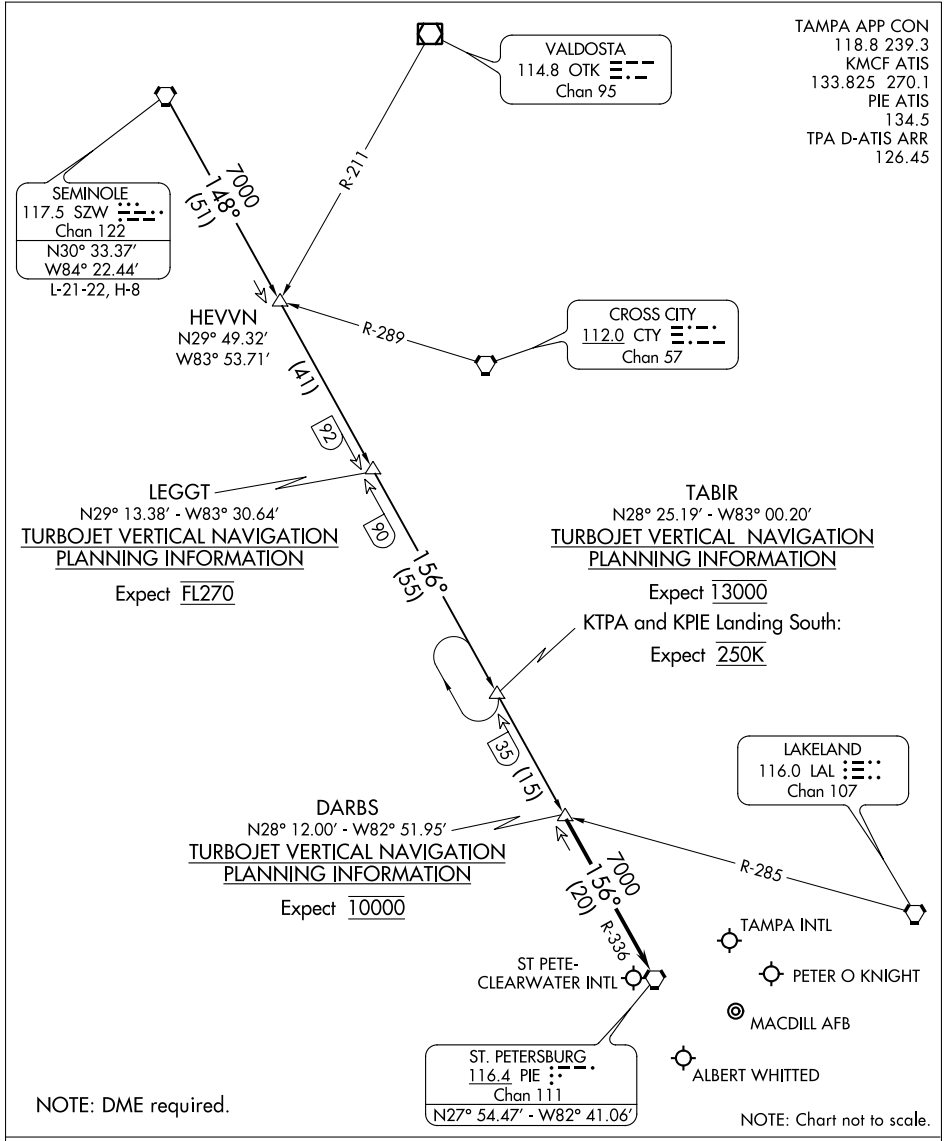

DARBS THREE ARRIVAL

TAMPA, FLORIDA

SE-3, 08 OCT 2020 to 05 NOV 2020

SE-3, 08 OCT 2020 to 05 NOV 2020

ARRIVAL ROUTE DESCRIPTION

SEMINOLE TRANSITION (SZW.DARBS3): From over SZW VORTAC on SZW R-148 and PIE R-336 to DARBS INT. Thence. . . .

. . . .from over DARBS INT on PIE R-336 to PIE VORTAC. Expect RADAR vectors to final approach course.

LOST COMMUNICATIONS: STANDARD.

DARBS THREE ARRIVAL

TAMPA, FLORIDA