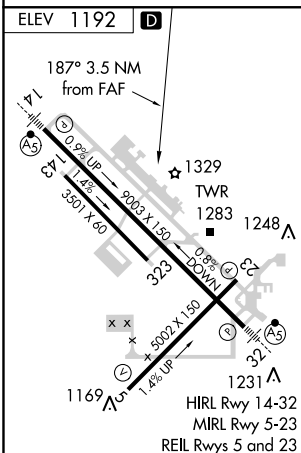

VORTAC YNG 109.0 Chan 27	APP CRS 187°	Rwy Idg TDZE Apt Elev N/A N/A 1192
--	------------------------	--

VOR-A
YOUNGSTOWN-WARREN RGNL (YNG)

ASR Circling Rwy 5 NA at night.	MISSED APPROACH: Climbing left turn to 2800 direct YNG VORTAC and hold.
---	---

FAF to MAP 3.5 NM					CATEGORY			
Knots	60	90	120	150	A	B	C	D
Min:Sec	3:30	2:20	1:45	1:24	1640-1 444 (500-1)	1660-1 464 (500-1)	1740-1½ 548 (600-1½)	1760-2 564 (600-2)

EC-2, 08 OCT 2020 to 05 NOV 2020

EC-2, 08 OCT 2020 to 05 NOV 2020