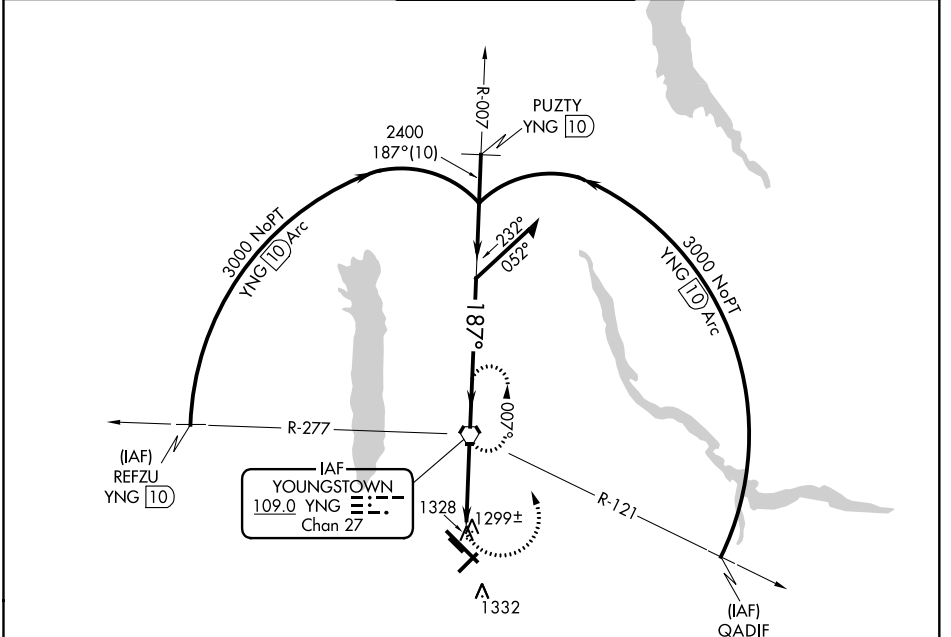

VORTAC YNG 109.0 Chan 27	APP CRS 187°	Rwy Idg TDZE Apt Elev N/A N/A 1192
--	------------------------	--

VOR-A
YOUNGSTOWN-WARREN RGNL (YNG)

ASR Circling Rwy 5 NA at night.	MISSED APPROACH: Climbing left turn to 2800 direct YNG VORTAC and hold.
---	---

FAF to MAP 3.5 NM					CATEGORY			
Knots	60	90	120	150	A	B	C	D
Min:Sec	3:30	2:20	1:45	1:24	1640-1 444 (500-1)	1660-1 464 (500-1)	1740-1½ 548 (600-1½)	1760-2 564 (600-2)

EC-2, 08 OCT 2020 to 05 NOV 2020

EC-2, 08 OCT 2020 to 05 NOV 2020