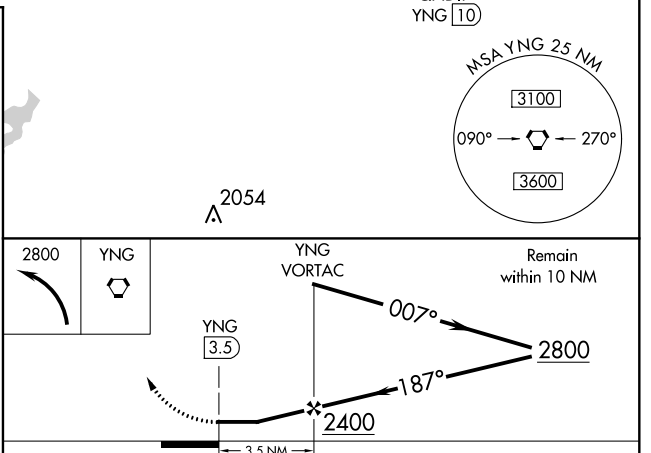

VORTAC YNG 109.0 Chan 27	APP CRS 187°	Rwy Idg TDZE Apt Elev N/A N/A 1192
--	------------------------	--

VOR-A
YOUNGSTOWN-WARREN RGNL (YNG)

ASR Circling Rwy 5 NA at night.	MISSED APPROACH: Climbing left turn to 2800 direct YNG VORTAC and hold.
---	---

FAF to MAP 3.5 NM					CATEGORY			
Knots	60	90	120	150	A	B	C	D
Min:Sec	3:30	2:20	1:45	1:24	1640-1 444 (500-1)	1660-1 464 (500-1)	1740-1½ 548 (600-1½)	1760-2 564 (600-2)

EC-2, 08 OCT 2020 to 05 NOV 2020

EC-2, 08 OCT 2020 to 05 NOV 2020