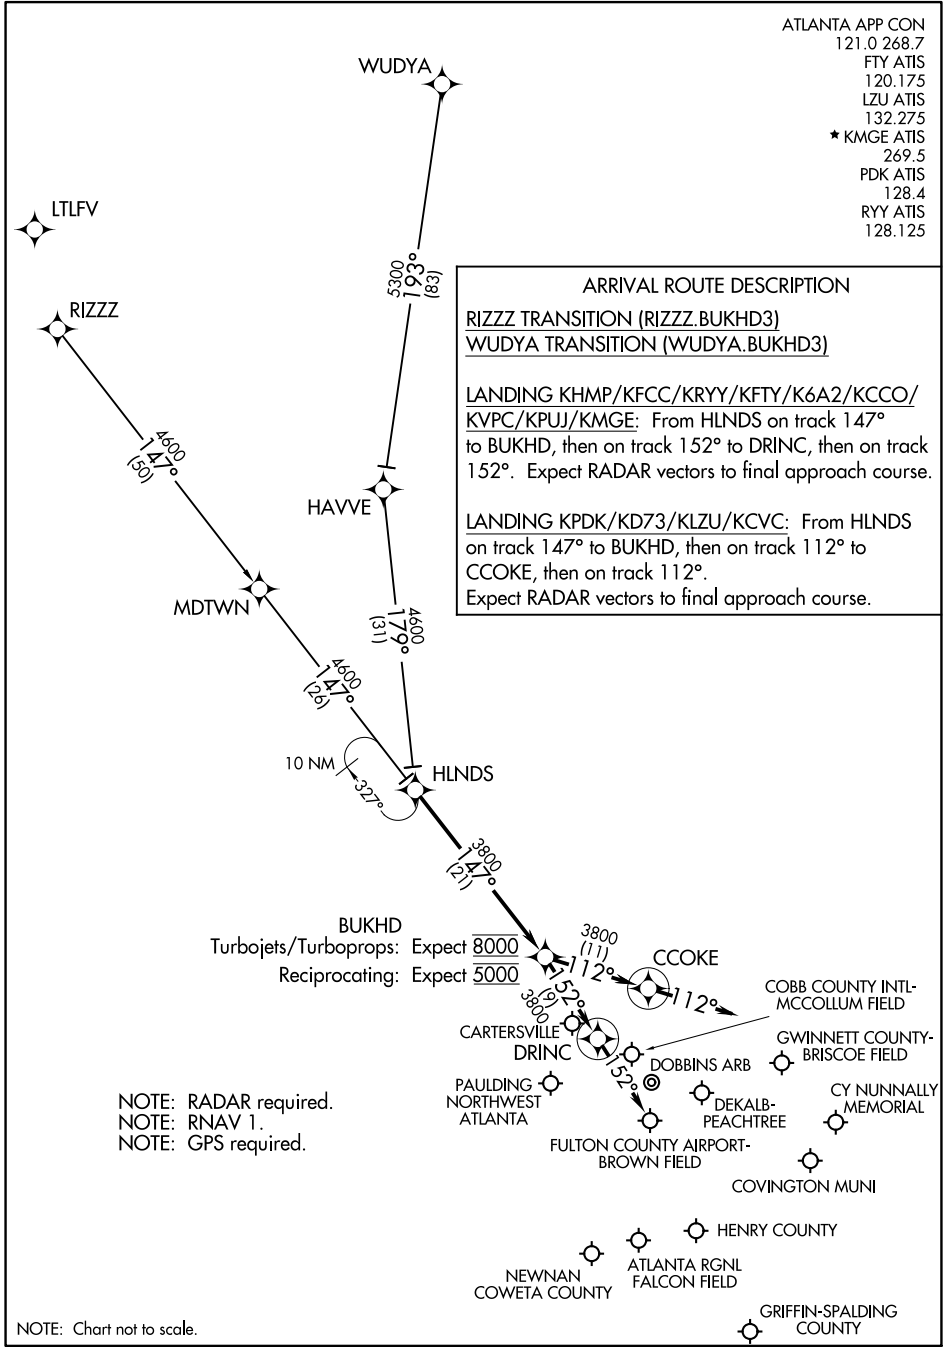

BUKHD THREE ARRIVAL (RNAV)

ATLANTA, GEORGIA

ATLANTA APP CON
 121.0 268.7
 FTY ATIS
 120.175
 LZU ATIS
 132.275
 ★ KMGE ATIS
 269.5
 PDK ATIS
 128.4
 RYY ATIS
 128.125

ARRIVAL ROUTE DESCRIPTION

RIZZZ TRANSITION (RIZZZ.BUKHD3)
WUDYA TRANSITION (WUDYA.BUKHD3)

LANDING KHMP/KFCC/KRYY/KFTY/K6A2/KCCO/
 KVPC/KPUJ/KMGE: From HLNDS on track 147°
 to BUKHD, then on track 152° to DRINC, then on track
 152°. Expect RADAR vectors to final approach course.

LANDING KPDK/KD73/KLZU/KCVC: From HLNDS
 on track 147° to BUKHD, then on track 112° to
 CCOKE, then on track 112°.
 Expect RADAR vectors to final approach course.

SE-4, 08 OCT 2020 to 05 NOV 2020

SE-4, 08 OCT 2020 to 05 NOV 2020

NOTE: RADAR required.
 NOTE: RNAV 1.
 NOTE: GPS required.

NOTE: Chart not to scale.

BUKHD THREE ARRIVAL (RNAV)

ATLANTA, GEORGIA