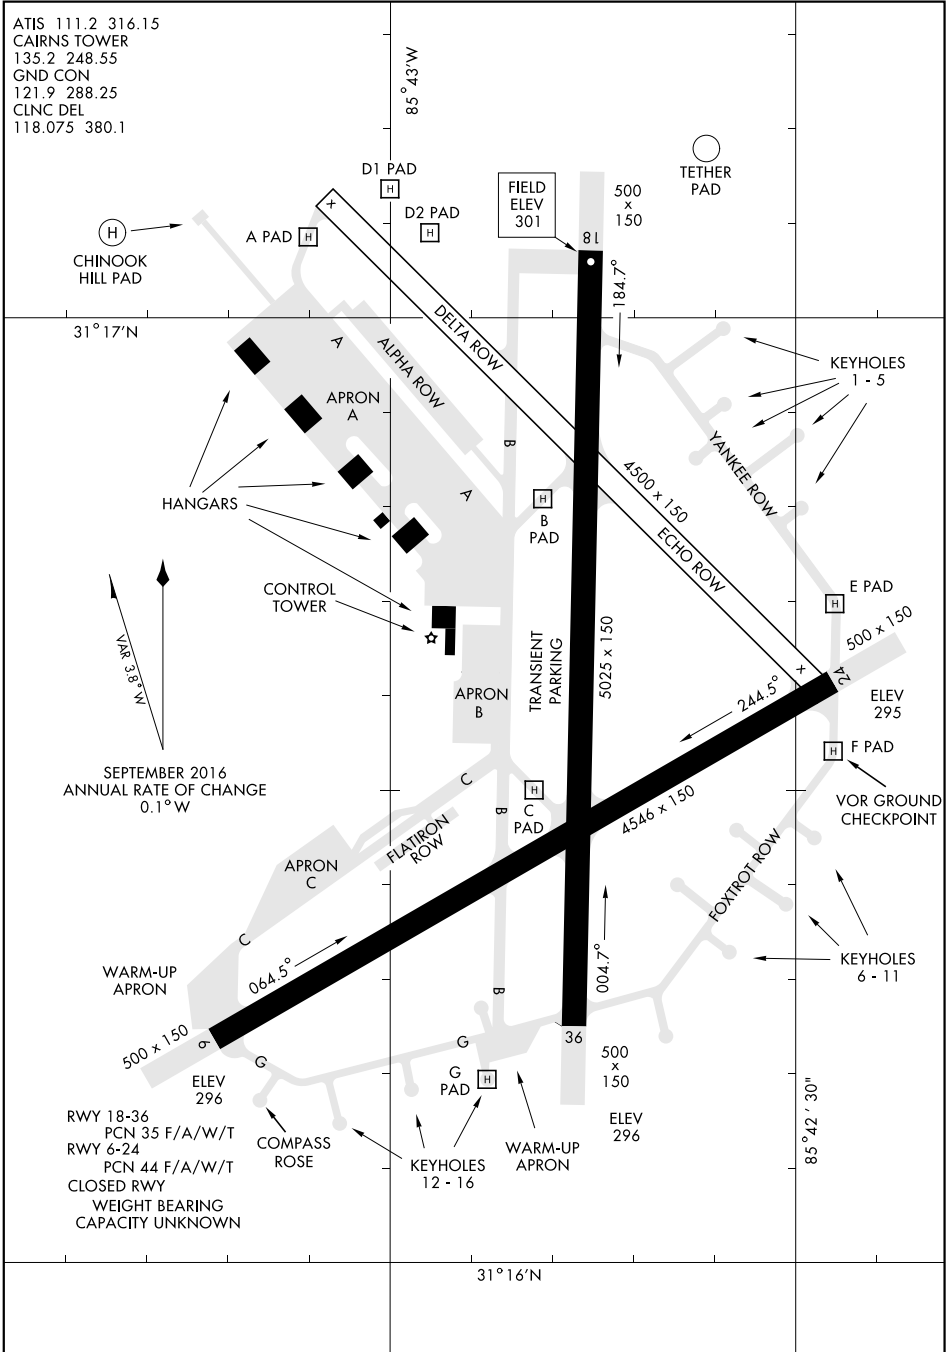

AIRPORT DIAGRAM

AFD-577 [USA]

CAIRNS AAF (KOZR)

FORT RUCKER, ALABAMA

ATIS 111.2 316.15
 CAIRNS TOWER
 135.2 248.55
 GND CON
 121.9 288.25
 CLNC DEL
 118.075 380.1

SE-4, 08 OCT 2020 to 05 NOV 2020

SE-4, 08 OCT 2020 to 05 NOV 2020

AIRPORT DIAGRAM

FORT RUCKER, ALABAMA

CAIRNS AAF (KOZR)