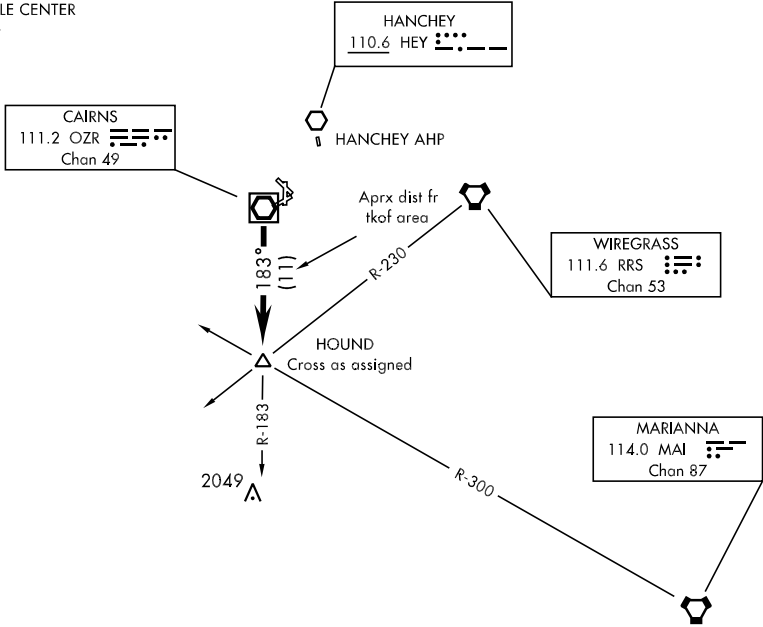

HOUND-TWO DEPARTURE (HOUND2•HOUND)

SL-577 [USA]

ATIS 111.2 316.15
 CLNC DEL
 118.075 380.1
 GND CON
 121.9 288.25
 CAIRNS TOWER ★
 135.2 (CTAF) 248.55
 DEP CON
 133.75 270.35
 JACKSONVILLE CENTER
 120.2 346.4

SE-4, 08 OCT 2020 to 05 NOV 2020

SE-4, 08 OCT 2020 to 05 NOV 2020

DEPARTURE ROUTE DESCRIPTION

TAKE-OFF RWY 6, 18 or 36: Climbing right turn heading 205°

TAKE-OFF RWY 24: Climbing left turn heading 120°

TAKE-OFF PAD C OR G: Climb heading 178° to 1000, then right turn heading 205°

Maintain 2000, expect clearance to requested altitude/flight level ten (10) minutes after departure.

.... intercept OZR VOR/DME R-183 to HOUND INT.