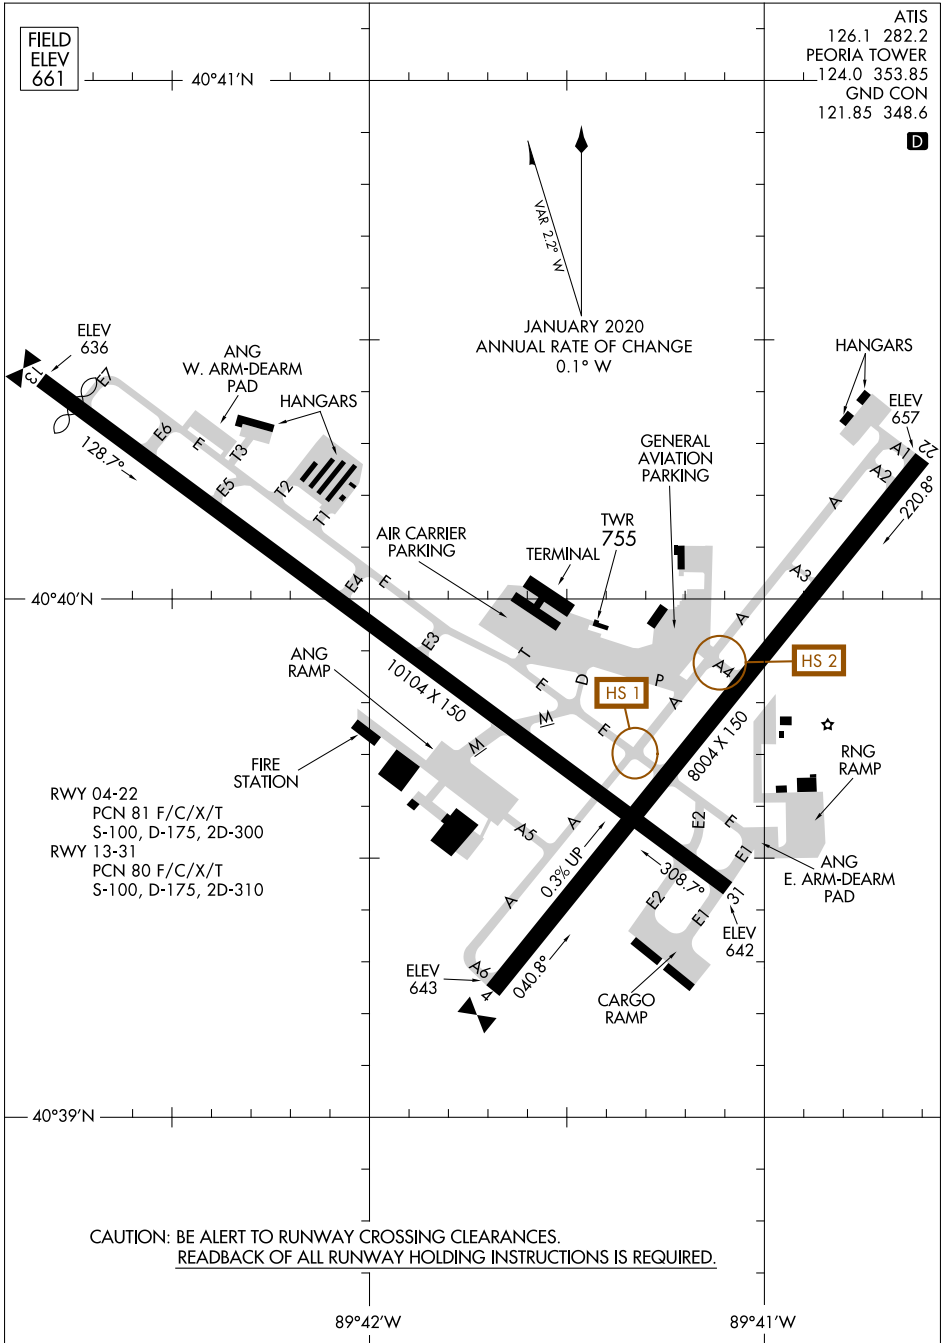

AIRPORT DIAGRAM

AL-597 (FAA)

GENERAL DOWNING-PEORIA INTL (PIA)

PEORIA, ILLINOIS

EC-3, 08 OCT 2020 to 05 NOV 2020

EC-3, 08 OCT 2020 to 05 NOV 2020

AIRPORT DIAGRAM

GENERAL DOWNING-PEORIA INTL (PIA)