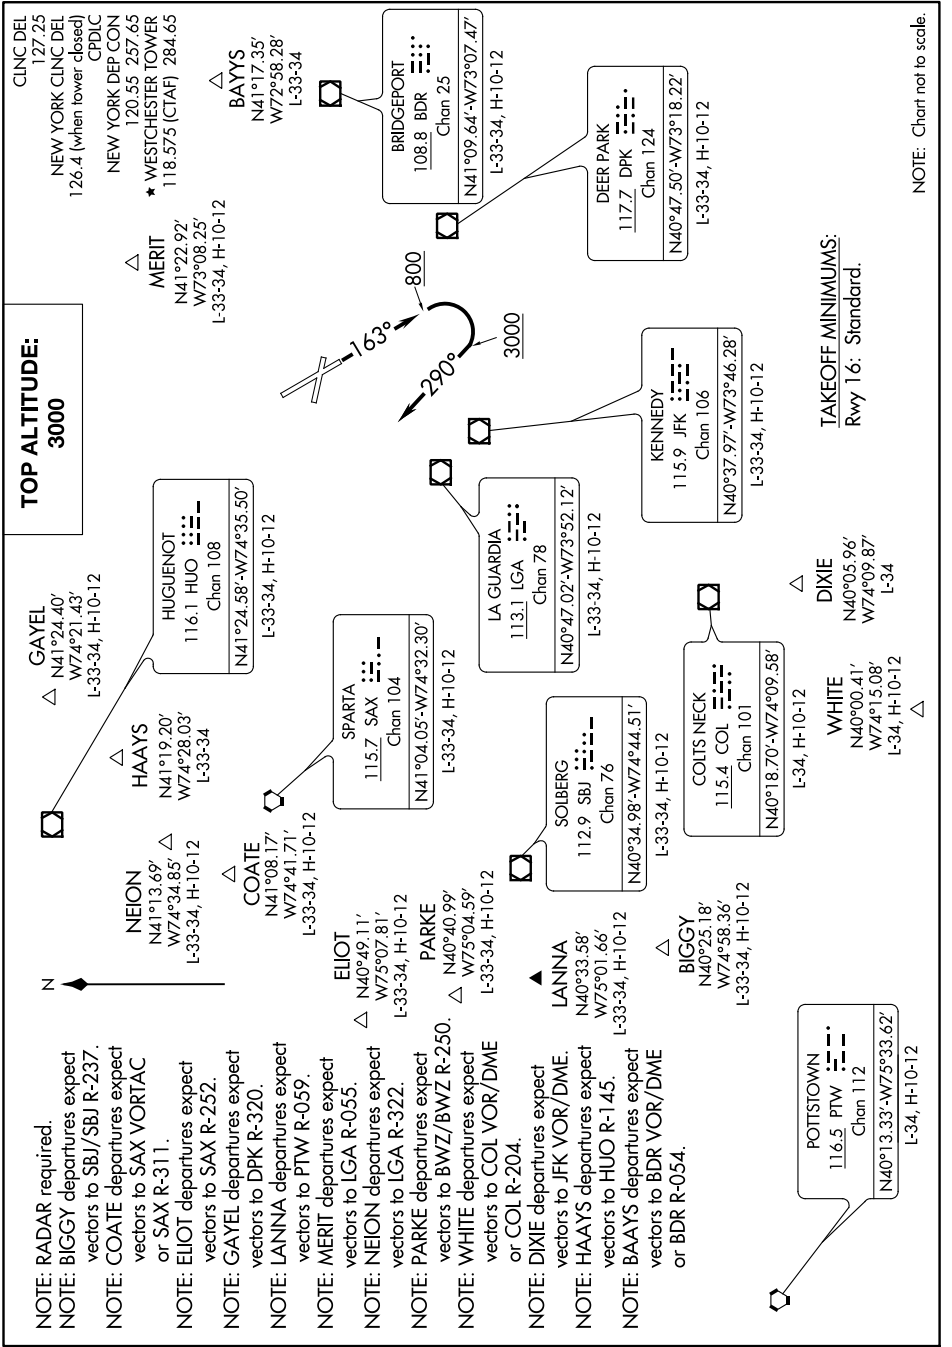

PROP ONE DEPARTURE

WHITE PLAINS, NEW YORK

0200 \ 00 \ 00 \ 2020 to 05 \ 00 \ 2020 'Z-EN

PROP ONE DEPARTURE

NE-2, 08 OCT 2020 to 05 NOV 2020