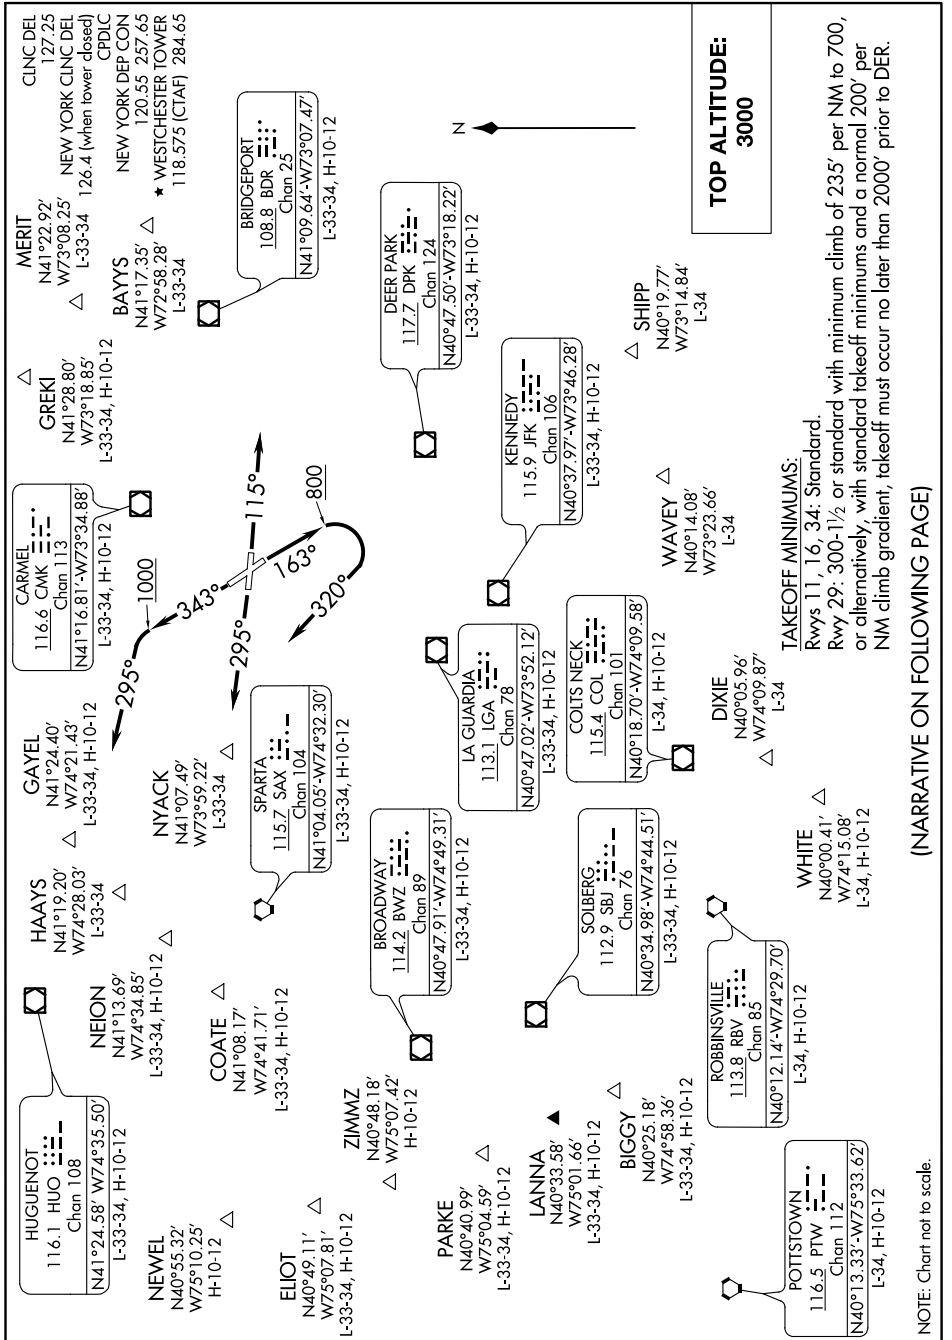

# WESTCHESTER SEVEN DEPARTURE

020Z 20 NOV 2020 05 NOV 2020 08 OCT 2020

(NARRATIVE ON FOLLOWING PAGE)

NE-2, 08 OCT 2020 to 05 NOV 2020