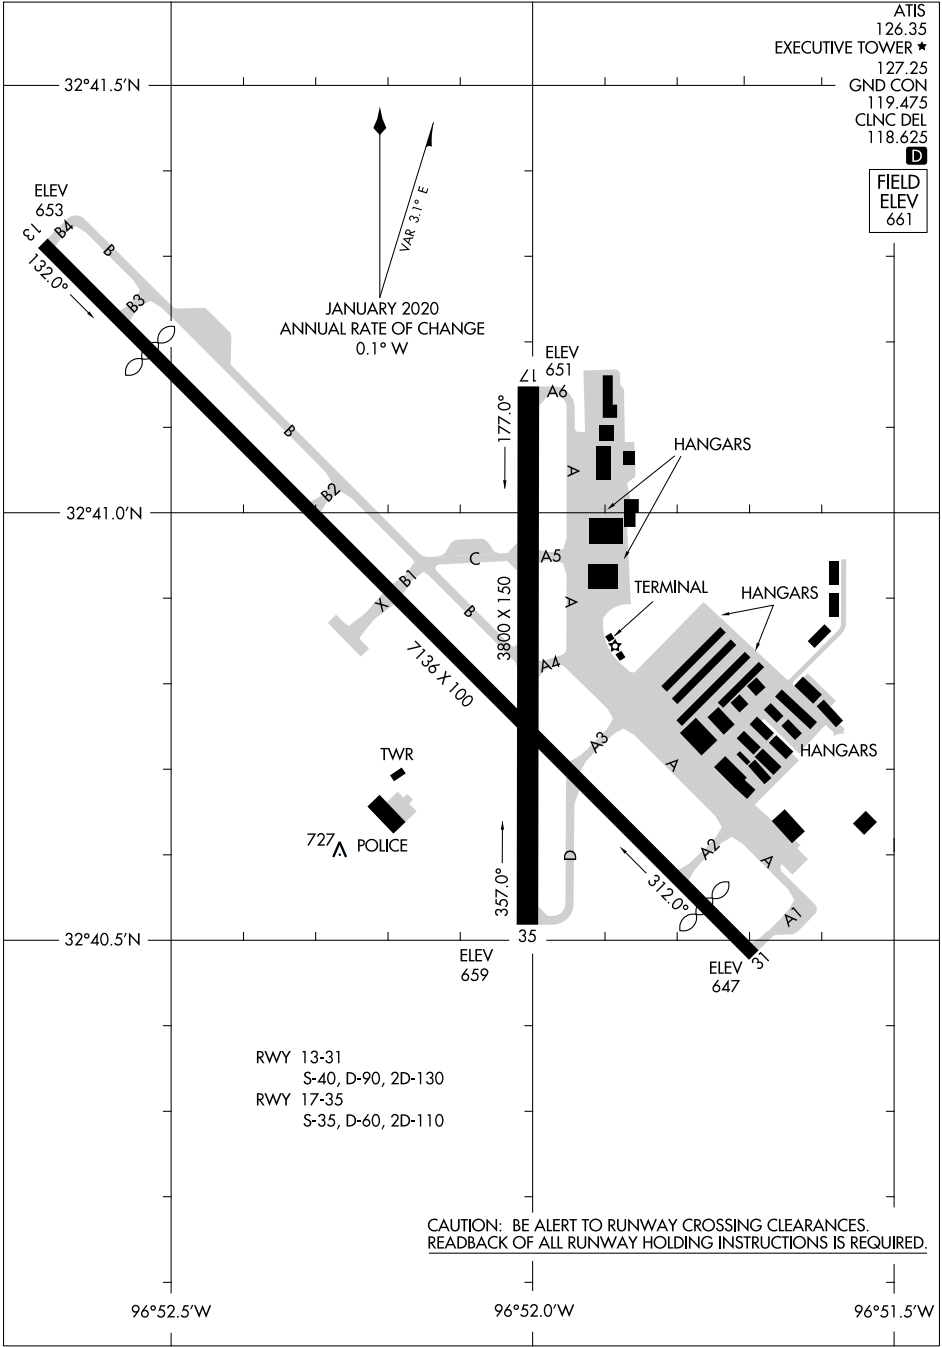

20086
AIRPORT DIAGRAM

AL-742 (FAA)

DALLAS EXECUTIVE (RBD)
DALLAS, TEXAS

ATIS
126.35
EXECUTIVE TOWER ★
127.25
GND CON
119.475
CLNC DEL
118.625

D
FIELD
ELEV
661

SC-2, 08 OCT 2020 to 05 NOV 2020

SC-2, 08 OCT 2020 to 05 NOV 2020

20086
AIRPORT DIAGRAM

DALLAS, TEXAS
DALLAS EXECUTIVE (RBD)