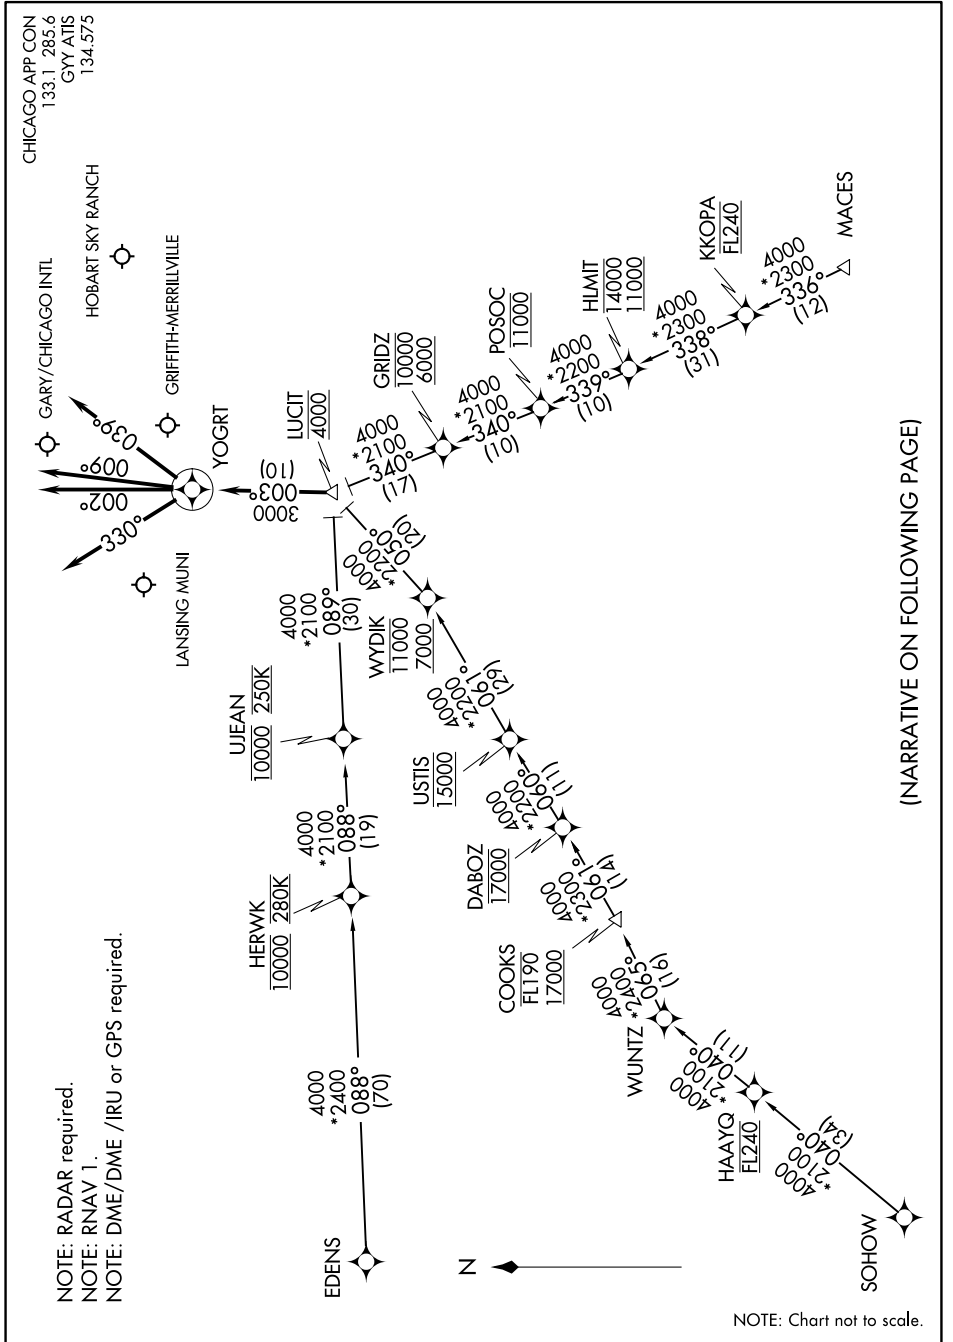

# LUCIT ONE ARRIVAL (RNAV)

EC-2, 08 OCT 2020 to 05 NOV 2020

(NARRATIVE ON FOLLOWING PAGE)

EC-2, 08 OCT 2020 to 05 NOV 2020

# LUCIT ONE ARRIVAL (RNAV)