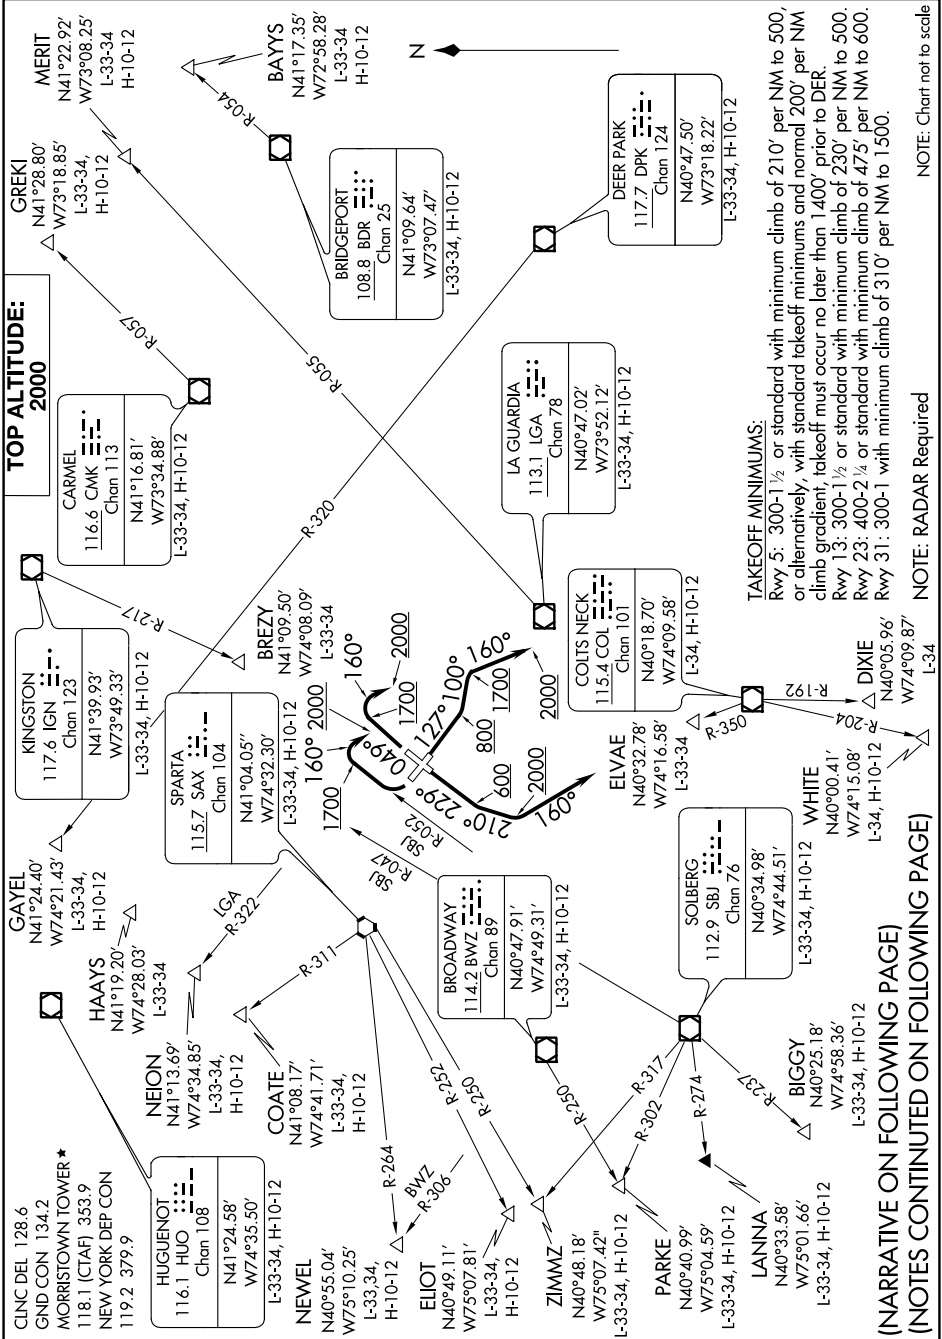

# MORRISTOWN SEVEN DEPARTURE

MORRISTOWN MUNI(MMU)  
MORRISTOWN, NEW JERSEY

NE-2, 08 OCT 2020 to 05 NOV 2020

(NARRATIVE ON FOLLOWING PAGE)  
(NOTES CONTINUED ON FOLLOWING PAGE)

NOTE: RADAR Required

NOTE: CHART NOT TO SCALE

# MORRISTOWN SEVEN DEPARTURE

MORRISTOWN, NEW JERSEY  
MORRISTOWN MUNI(MMU)

NE-2, 08 OCT 2020 to 05 NOV 2020