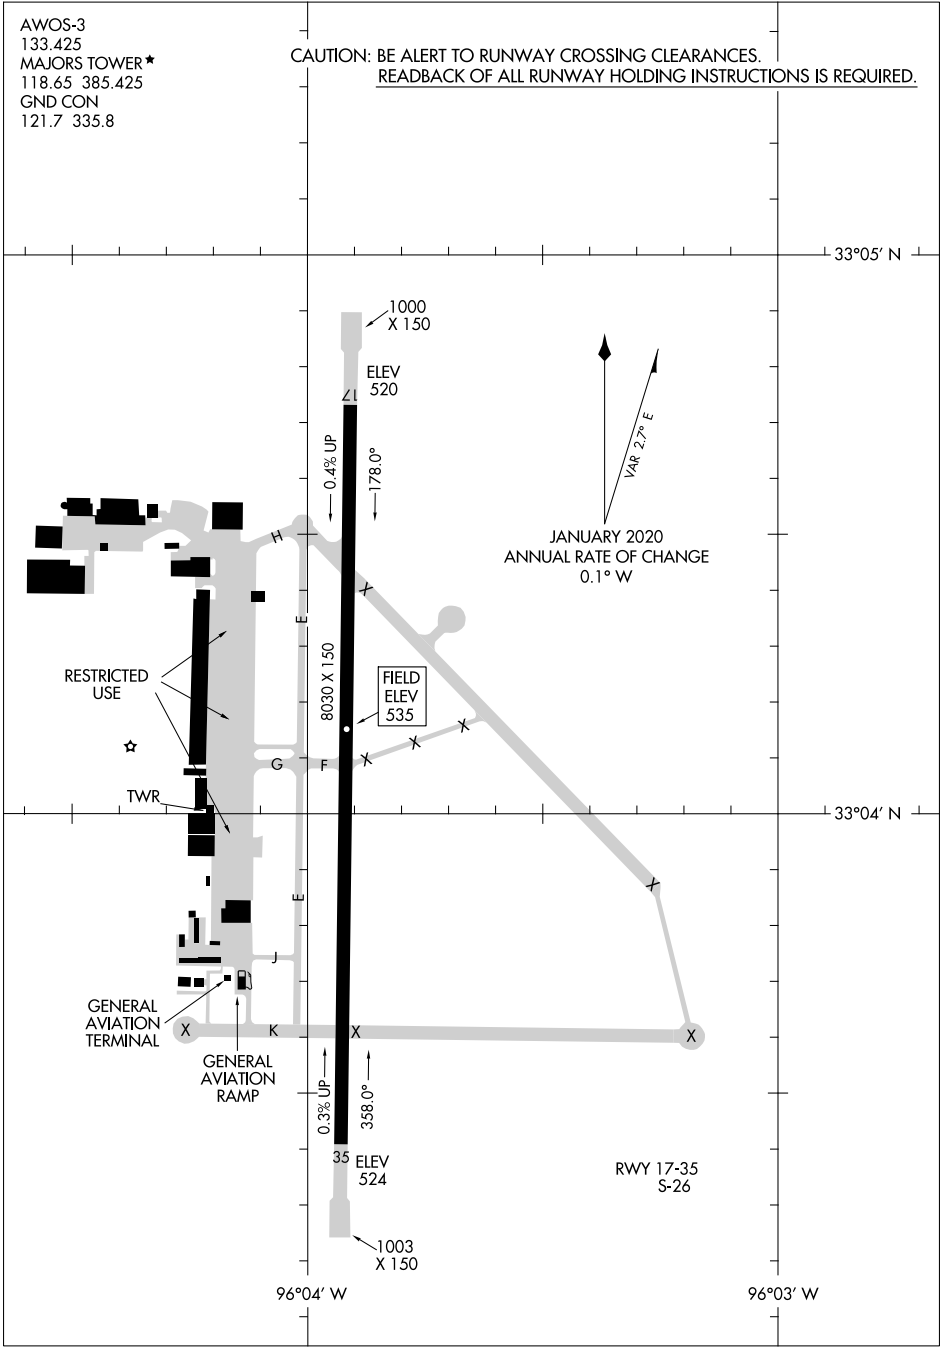

# AIRPORT DIAGRAM

AL-5138 (FAA)

MAJORS (GVT)  
GREENVILLE, TEXAS

AWOS-3  
133.425  
MAJORS TOWER ★  
118.65 385.425  
GND CON  
121.7 335.8

CAUTION: BE ALERT TO RUNWAY CROSSING CLEARANCES.  
READBACK OF ALL RUNWAY HOLDING INSTRUCTIONS IS REQUIRED.

SC-2, 08 OCT 2020 to 05 NOV 2020

SC-2, 08 OCT 2020 to 05 NOV 2020

# AIRPORT DIAGRAM

GREENVILLE, TEXAS  
MAJORS (GVT)