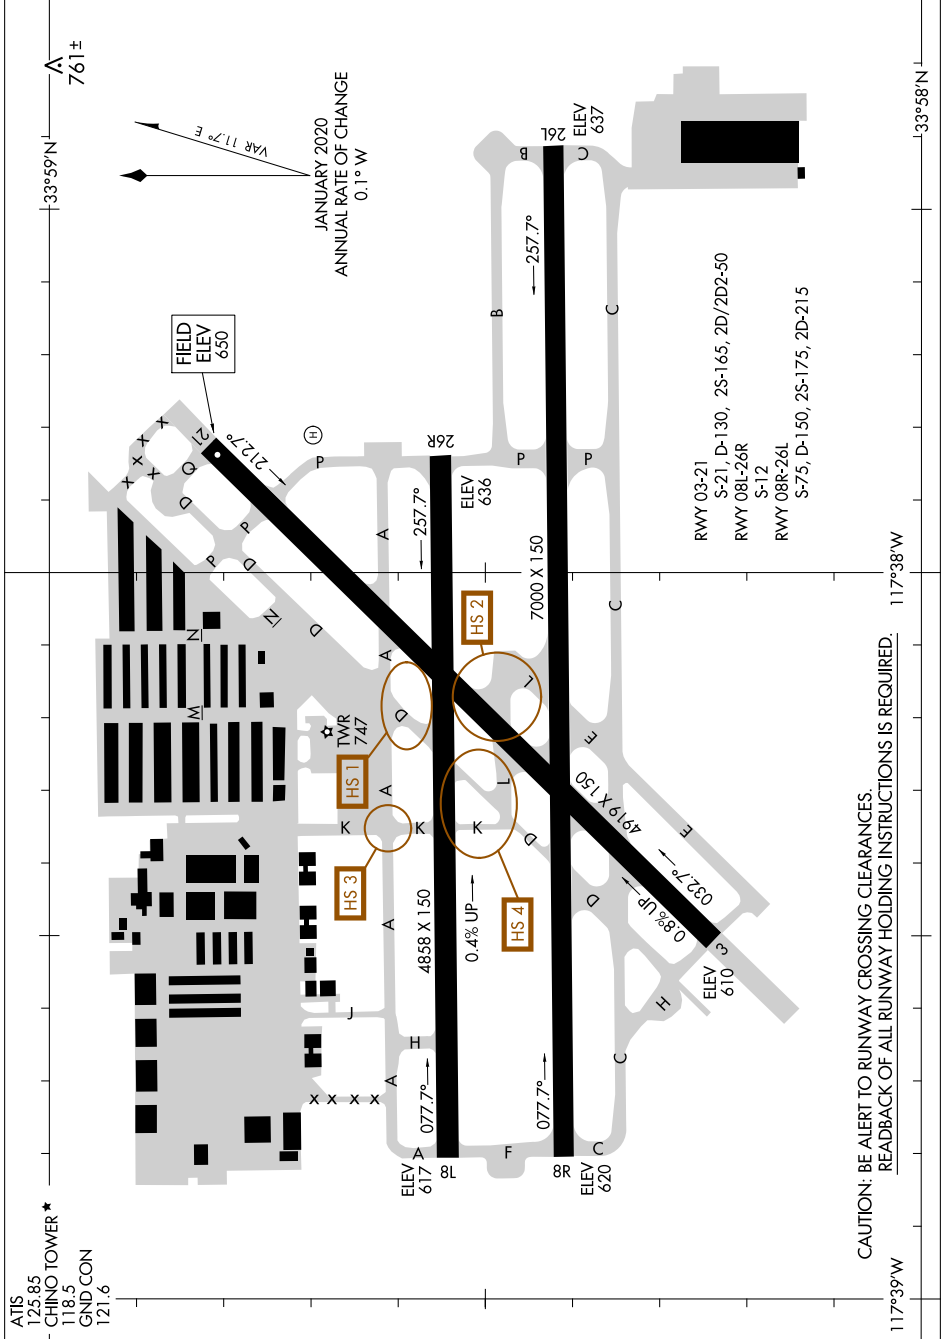

AIRPORT DIAGRAM

AL-5599 (FAA)

CHINO (CNO)
CHINO, CALIFORNIA

SW-3, 08 OCT 2020 to 05 NOV 2020

SW-3, 08 OCT 2020 to 05 NOV 2020

AIRPORT DIAGRAM

CHINO, CALIFORNIA
CHINO (CNO)