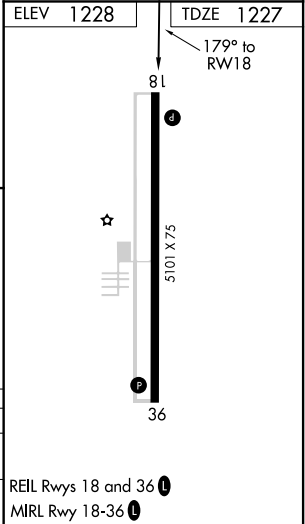

APP CRS	Rwy Idg	5101
179°	TDZE	1227
	Apt Elev	1228

RNAV (GPS) RWY 18

WEST PLAINS RGNL (UNO)

⚠ DME/DME RNP-0.3 NA. Visibility reduction by helicopters NA. When local altimeter setting not received, use Mountain Home, AR altimeter setting and increase clll MDA 140 feet and increase LNAV and Circling Cat C visibility 1/4 mile. When VGSI inop, Straight-in NA at night.

⚠ MISSED APPROACH: Climb to 4000 direct UGATY and hold.

ASOS 123.825	MEMPHIS CENTER 120.075 289.4	UNICOM 122.8 (CTAF)
------------------------	--	-------------------------------

CATEGORY	A	B	C	D
LNAV MDA	1660-1	433 (500-1)	1660-1 1/4 433 (500-1 1/4)	NA
CIRCLING	1700-1	472 (500-1)	1720-1 1/2 492 (500-1 1/2)	NA