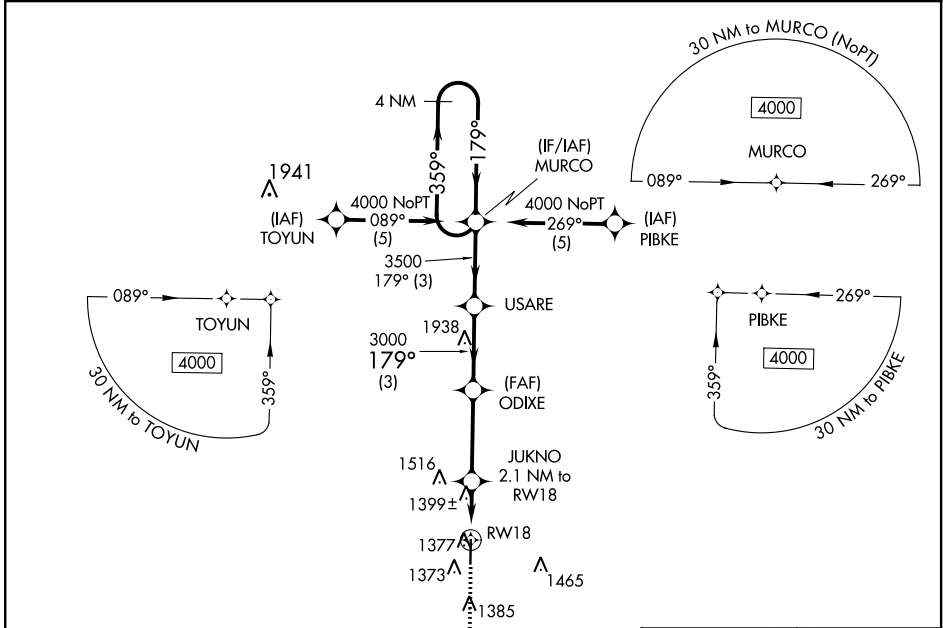

APP CRS	Rwy Idg	5101
179°	TDZE	1227
	Apt Elev	1228

RNAV (GPS) RWY 18

WEST PLAINS RGNL (UNO)

⚠ DME/DME RNP-0.3 NA. Visibility reduction by helicopters NA. When local altimeter setting not received, use Mountain Home, AR altimeter setting and increase clll MDA 140 feet and increase LNAV and Circling Cat C visibility 1/4 mile. When VGSI inop, Straight-in NA at night.

⚠ MISSED APPROACH: Climb to 4000 direct UGATY and hold.

ASOS 123.825	MEMPHIS CENTER 120.075 289.4	UNICOM 122.8 (CTAF)
------------------------	--	-------------------------------

CATEGORY	A	B	C	D
LNAV MDA	1660-1	433 (500-1)	1660-1 1/4 433 (500-1 1/4)	NA
CIRCLING	1700-1	472 (500-1)	1720-1 1/2 492 (500-1 1/2)	NA

NC-3, 08 OCT 2020 to 05 NOV 2020

NC-3, 08 OCT 2020 to 05 NOV 2020