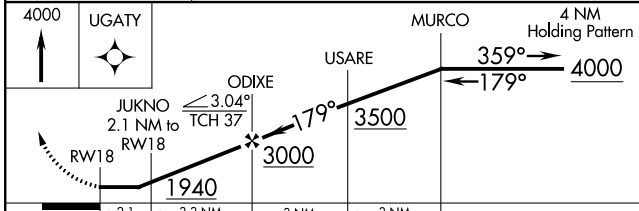

APP CRS	Rwy Idg	5101
179°	TDZE	1227
	Apt Elev	1228

RNAV (GPS) RWY 18

WEST PLAINS RGNL (UNO)

⚠ DME/DME RNP-0.3 NA. Visibility reduction by helicopters NA. When local altimeter setting not received, use Mountain Home, AR altimeter setting and increase clll MDA 140 feet and increase LNAV and Circling Cat C visibility 1/4 mile. When VGSI inop, Straight-in NA at night.

⚠ MISSED APPROACH: Climb to 4000 direct UGATY and hold.

ASOS 123.825	MEMPHIS CENTER 120.075 289.4	UNICOM 122.8 (CTAF)
------------------------	--	-------------------------------

CATEGORY	A	B	C	D
LNAV MDA	1660-1	433 (500-1)	1660-1 1/4 433 (500-1 1/4)	NA
CIRCLING	1700-1	472 (500-1)	1720-1 1/2 492 (500-1 1/2)	NA