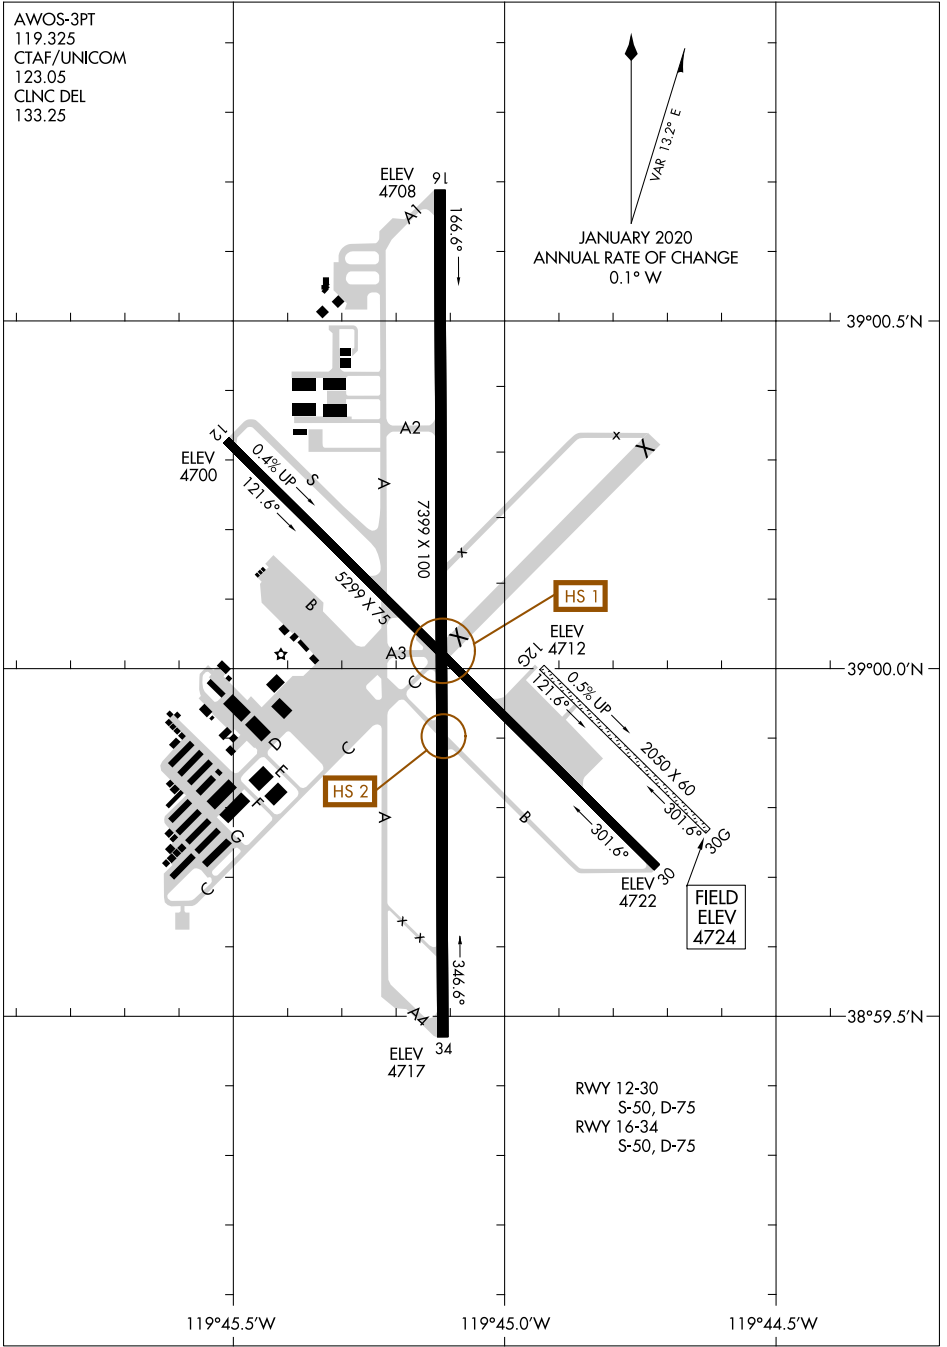

# AIRPORT DIAGRAM

AL-9430 (FAA)

MINDEN-TAHOE (MEV)  
MINDEN, NEVADA

AWOS-3PT  
119.325  
CTAF/UNICOM  
123.05  
CLNC DEL  
133.25

VAR 13.2° E  
JANUARY 2020  
ANNUAL RATE OF CHANGE  
0.1° W

SW-4, 08 OCT 2020 to 05 NOV 2020

SW-4, 08 OCT 2020 to 05 NOV 2020

119°45.5'W

119°45.0'W

119°44.5'W

39°00.5'N

39°00.0'N

38°59.5'N

RWY 12-30  
S-50, D-75  
RWY 16-34  
S-50, D-75

# AIRPORT DIAGRAM

MINDEN, NEVADA  
MINDEN-TAHOE (MEV)