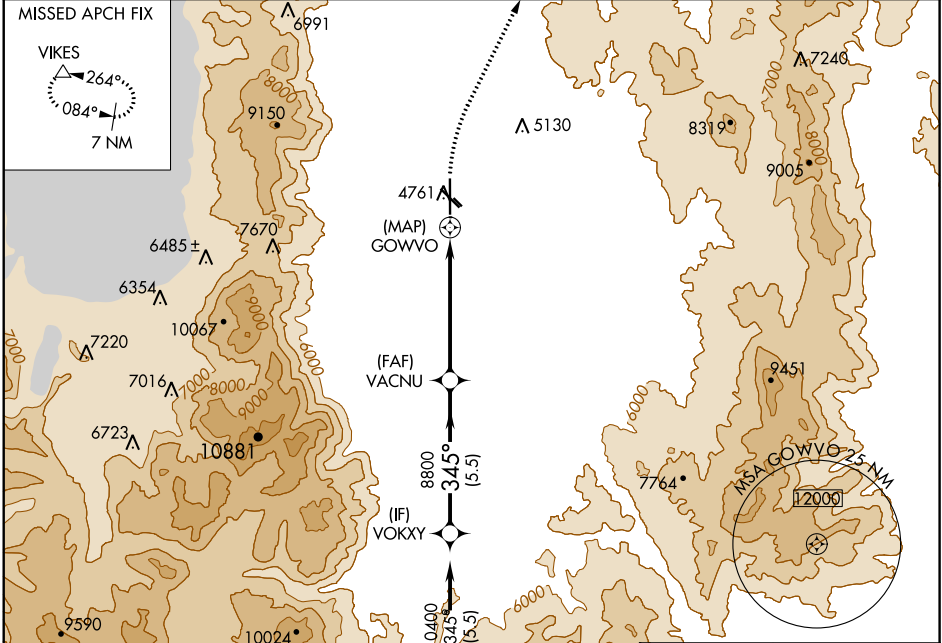

APP CRS 345°	Rwy Idg TDZE Apt Elev N/A N/A 4724
------------------------	--

RNAV (GPS)-B

MINDEN-TAHOE (MEV)

RNP APCH.	<p>▼ Circling NA for Cat D southwest of Rwy 12 and 34.</p> <p>▲ Circling Rwy 12L, 30R NA at night.</p>	MISSED APPROACH: Climbing right turn to 11000 direct VIKES and hold, continue climb-in-hold to 11000.
-----------	--	---

AWOS-3PT 119.325	NORCAL APP CON 119.2 279.55	CLNC DEL 133.25	UNICOM 123.05 (CTAF) 0
----------------------------	---------------------------------------	---------------------------	----------------------------------

ELEV 4724

CATEGORY	A	B	C	D
CIRCLING	6480-1¼ 1756 (1800-1¼)	6480-1½ 1756 (1800-1½)	6480-3	1756 (1800-3)

HIRL Rwy 16-34 0

SW-4, 08 OCT 2020 to 05 NOV 2020

SW-4, 08 OCT 2020 to 05 NOV 2020