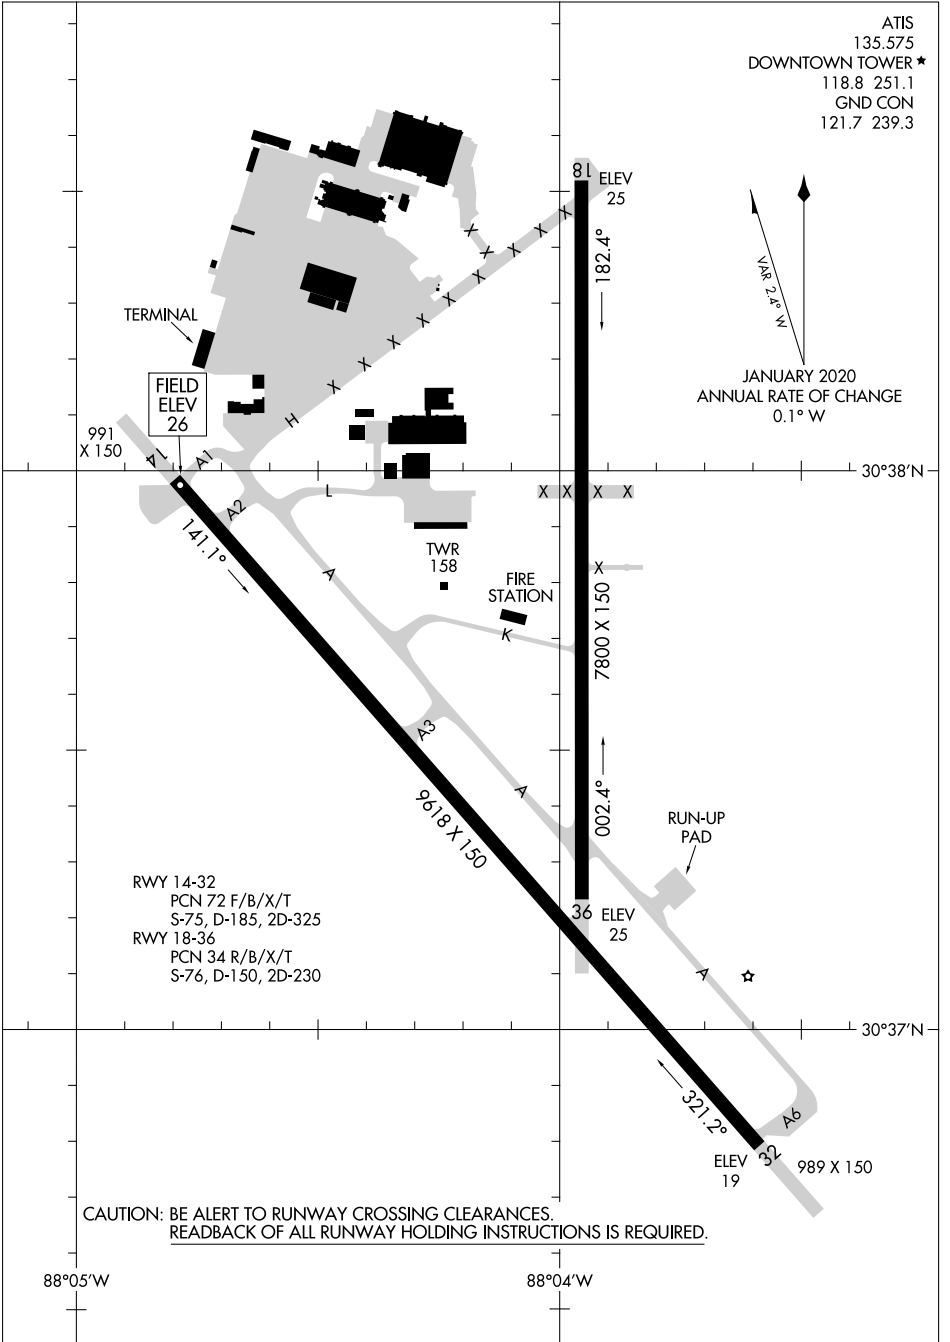

20086
AIRPORT DIAGRAM

AL-268 (FAA)

MOBILE DOWNTOWN (BFM)
 MOBILE, ALABAMA

20086
AIRPORT DIAGRAM

MOBILE, ALABAMA
MOBILE DOWNTOWN (BFM)