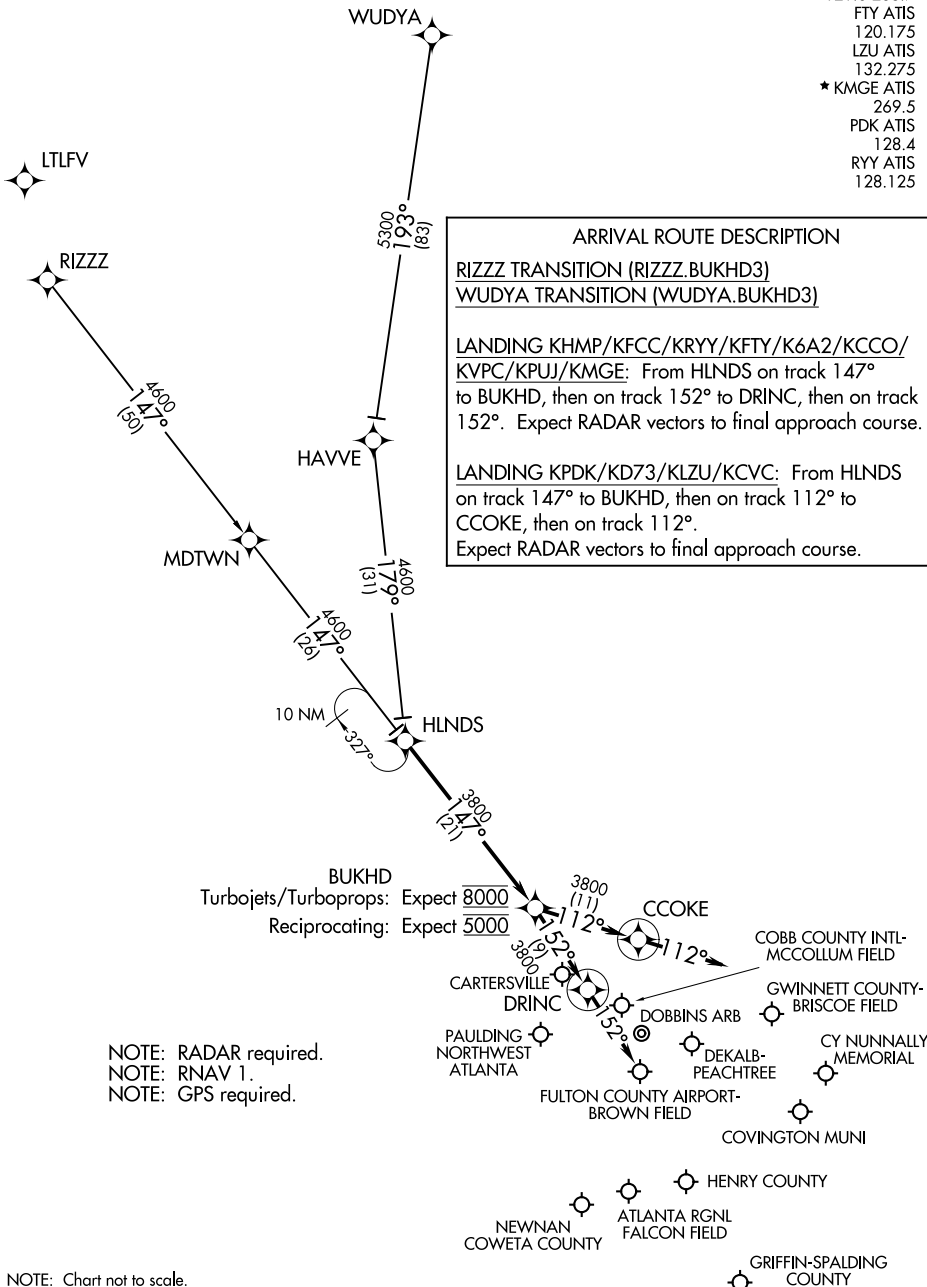

BUKHD THREE ARRIVAL (RNAV)

ATLANTA, GEORGIA

ATLANTA APP CON
 121.0 268.7
 FTY ATIS
 120.175
 LZU ATIS
 132.275
 ★ KMGE ATIS
 269.5
 PDK ATIS
 128.4
 RYY ATIS
 128.125

ARRIVAL ROUTE DESCRIPTION

RIZZZ TRANSITION (RIZZZ.BUKHD3)
WUDYA TRANSITION (WUDYA.BUKHD3)

LANDING KHMP/KFCC/KRYY/KFTY/K6A2/KCCO/
 KVPC/KPUJ/KMGE: From HLNDS on track 147°
 to BUKHD, then on track 152° to DRINC, then on track
 152°. Expect RADAR vectors to final approach course.

LANDING KPKD/KD73/KLZU/KCVC: From HLNDS
 on track 147° to BUKHD, then on track 112° to
 CCOKE, then on track 112°. Expect RADAR vectors to final approach course.

SE-4, 05 NOV 2020 to 03 DEC 2020

SE-4, 05 NOV 2020 to 03 DEC 2020

NOTE: RADAR required.
 NOTE: RNAV 1.
 NOTE: GPS required.

NOTE: Chart not to scale.

BUKHD THREE ARRIVAL (RNAV)

ATLANTA, GEORGIA