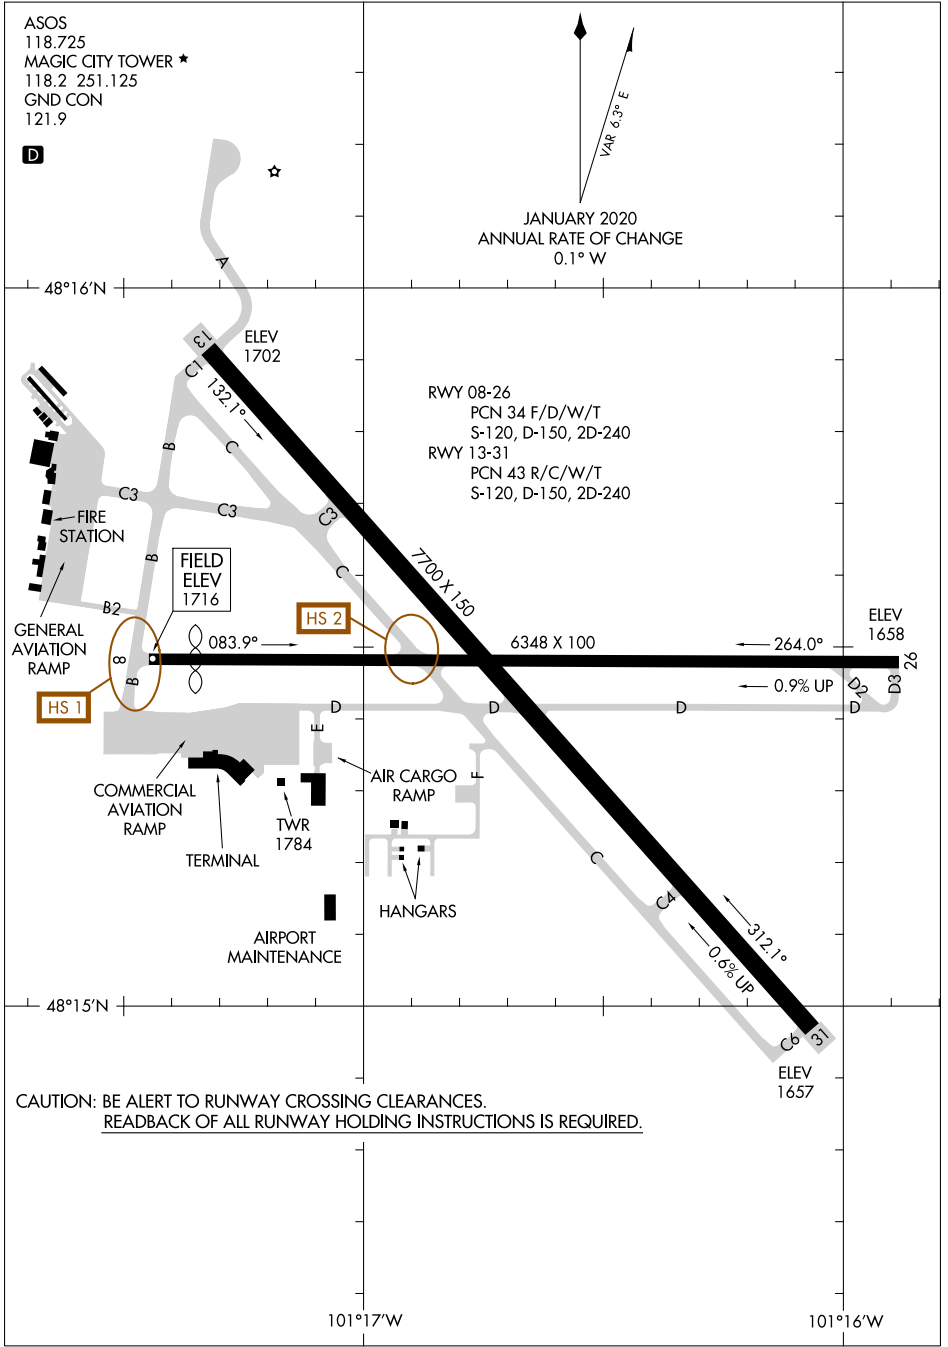

# AIRPORT DIAGRAM

AL-635 (FAA)

MINOT INTL (MOT)  
MINOT, NORTH DAKOTA

ASOS  
118.725  
MAGIC CITY TOWER \*  
118.2 251.125  
GND CON  
121.9

D

VAR 6.3° E  
JANUARY 2020  
ANNUAL RATE OF CHANGE  
0.1° W

NC-1, 05 NOV 2020 to 03 DEC 2020

NC-1, 05 NOV 2020 to 03 DEC 2020

CAUTION: BE ALERT TO RUNWAY CROSSING CLEARANCES.  
READEBACK OF ALL RUNWAY HOLDING INSTRUCTIONS IS REQUIRED.

# AIRPORT DIAGRAM

MINOT, NORTH DAKOTA  
MINOT INTL (MOT)