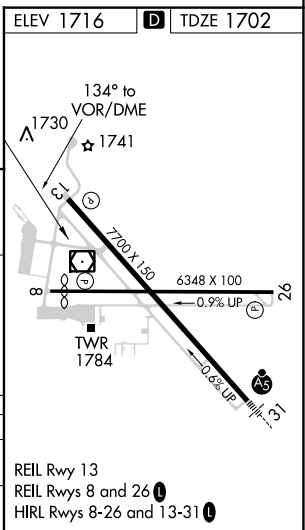

VOR/DME MOT 117.1 Chan 118	APP CRS 134°	Rwy Idg 7700 TDZE 1702 Apt Elev 1716
--	------------------------	---

VOR RWY 13

MINOT INTL (MOT)

▽
▲

MISSED APPROACH: Climb to 3500 then right turn direct MOT VOR/DME and hold.

ASOS 118.725	MINOT APP CON ★ 119.6 363.8	MAGIC CITY TOWER ★ 118.2 (CTAF) 251.125	GND CON 121.9	UNICOM 122.95
------------------------	---------------------------------------	---	-------------------------	-------------------------

CATEGORY	A	B	C	D
S-13	2200-1 498 (500-1)		2200-1 3/8 498 (500-1 3/8)	2200-1 1/2 498 (500-1 1/2)
CIRCLING	2200-1 484 (500-1)		2280-1 564 (600-1 1/2)	2280-2 564 (600-2)

NC-1, 05 NOV 2020 to 03 DEC 2020

NC-1, 05 NOV 2020 to 03 DEC 2020