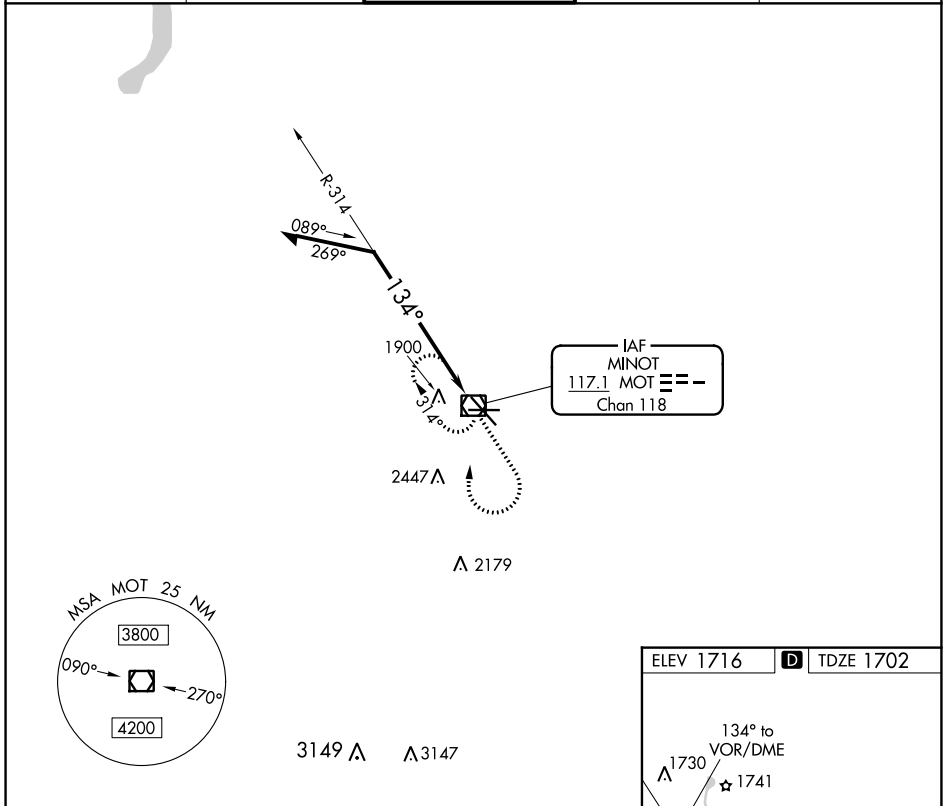

VOR/DME MOT 117.1 Chan 118	APP CRS 134°	Rwy Idg 7700 TDZE 1702 Apt Elev 1716
--	------------------------	---

VOR RWY 13

MINOT INTL (MOT)

▽
▲

MISSED APPROACH: Climb to 3500 then right turn direct MOT VOR/DME and hold.

ASOS 118.725	MINOT APP CON ★ 119.6 363.8	MAGIC CITY TOWER ★ 118.2 (CTAF) 251.125	GND CON 121.9	UNICOM 122.95
------------------------	---------------------------------------	---	-------------------------	-------------------------

CATEGORY	A	B	C	D
S-13	2200-1 498 (500-1)		2200-1 3/8 498 (500-1 3/8)	2200-1 1/2 498 (500-1 1/2)
CIRCLING	2200-1 484 (500-1)		2280-1 564 (600-1 1/2)	2280-2 564 (600-2)

NC-1, 05 NOV 2020 to 03 DEC 2020

NC-1, 05 NOV 2020 to 03 DEC 2020