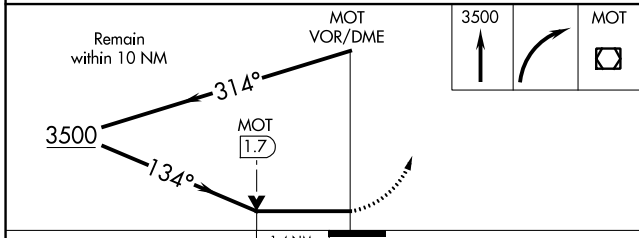

VOR/DME MOT 117.1 Chan 118	APP CRS 134°	Rwy Idg 7700 TDZE 1702 Apt Elev 1716
--	------------------------	---

VOR RWY 13

MINOT INTL (MOT)

▽
▲

MISSED APPROACH: Climb to 3500 then right turn direct MOT VOR/DME and hold.

ASOS 118.725	MINOT APP CON ★ 119.6 363.8	MAGIC CITY TOWER ★ 118.2 (CTAF) 251.125	GND CON 121.9	UNICOM 122.95
------------------------	---------------------------------------	---	-------------------------	-------------------------

CATEGORY	A	B	C	D
S-13	2200-1 498 (500-1)		2200-1 3/8 498 (500-1 3/8)	2200-1 1/2 498 (500-1 1/2)
CIRCLING	2200-1 484 (500-1)		2280-1 564 (600-1 1/2)	2280-2 564 (600-2)

NC-1, 05 NOV 2020 to 03 DEC 2020

NC-1, 05 NOV 2020 to 03 DEC 2020