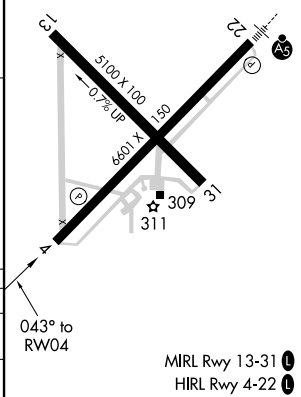

# RNAV (GPS) RWY 4

SOUTH ARKANSAS RGNL AT GOODWIN FIELD (ELD)

RNP APCH.

▼ Straight-in Rwy 4 NA at night, Circling Rwy 4, 13, 31 NA at night.  
Rwy 4 helicopter visibility below 1 SM NA.

MISSED APPROACH: Climb to 2000  
direct UMUDY and hold.

ASOS  
**118.325**

FORT WORTH CENTER  
**128.2 269.1**

UNICOM  
**123.0 (CTAF) 0**

ELEV 277	TDZE 260
----------	----------

CATEGORY	A	B	C	D
RNAV MDA	680-1	420 (500-1)	680-1¼	420 (500-1¼)
CIRCLING	740-1	463 (500-1)	740-1½	840-2
			463 (500-1½)	563 (600-2)