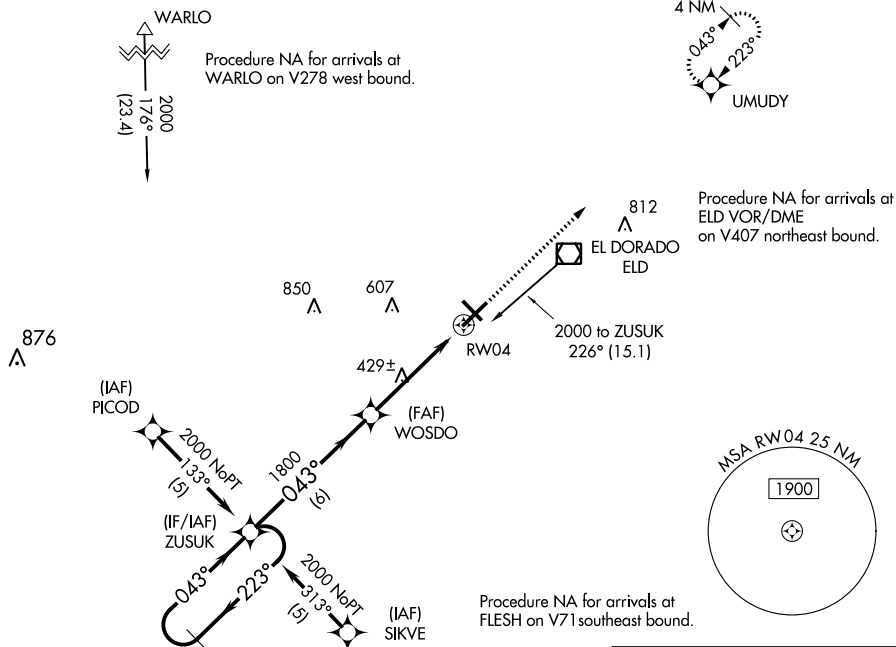

APP CRS <b>043°</b>	Rwy Idg <b>6601</b>
	TDZE <b>260</b>
	Apt Elev <b>277</b>

# RNAV (GPS) RWY 4

SOUTH ARKANSAS RGNL AT GOODWIN FIELD (ELD)

RNP APCH.

▼ Straight-in Rwy 4 NA at night, Circling Rwy 4, 13, 31 NA at night.  
Rwy 4 helicopter visibility below 1 SM NA.

MISSED APPROACH: Climb to 2000  
direct UMUDY and hold.

ASOS  
**118.325**

FORT WORTH CENTER  
**128.2 269.1**

UNICOM  
**123.0 (CTAF) 0**

ELEV 277	TDZE 260
----------	----------

CATEGORY	A	B	C	D
RNAV MDA	680-1	420 (500-1)	680-1¼	420 (500-1¼)
CIRCLING	740-1	463 (500-1)	740-1½	840-2
			463 (500-1½)	563 (600-2)

SC-1, 05 NOV 2020 to 03 DEC 2020

SC-1, 05 NOV 2020 to 03 DEC 2020