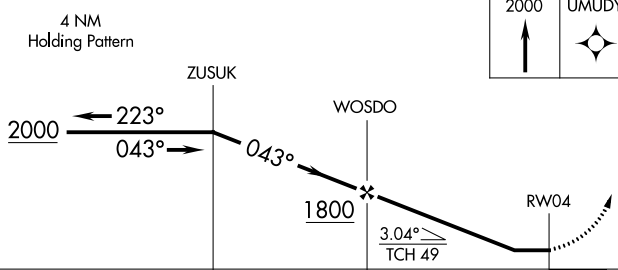

# RNAV (GPS) RWY 4

SOUTH ARKANSAS RGNL AT GOODWIN FIELD (ELD)

RNP APCH.

▼ Straight-in Rwy 4 NA at night, Circling Rwy 4, 13, 31 NA at night.  
Rwy 4 helicopter visibility below 1 SM NA.

MISSED APPROACH: Climb to 2000  
direct UMUDY and hold.

ASOS  
**118.325**

FORT WORTH CENTER  
**128.2 269.1**

UNICOM  
**123.0 (CTAF) 0**

ELEV 277	TDZE 260
----------	----------

CATEGORY	A	B	C	D
RNAV MDA	680-1	420 (500-1)	680-1¼	420 (500-1¼)
CIRCLING	740-1	463 (500-1)	740-1½	840-2
			463 (500-1½)	563 (600-2)