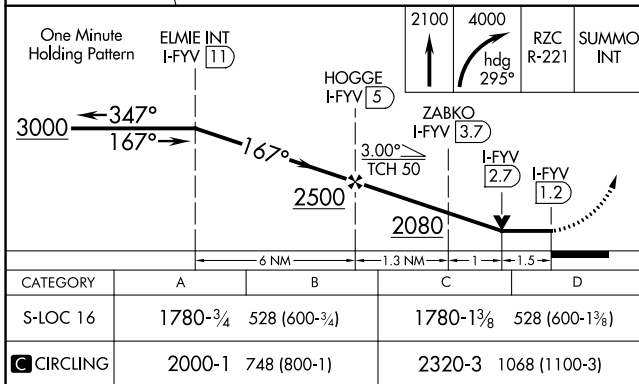

LOC/DME I-FYV 111.9 Chan 56	APP CRS 167°	Rwy Idg TDZE 1252 Apt Elev 1252

LOC RWY 16

DRAKE FIELD (FYV)

⚠ Circling NA east of Rwy 16-34. Rwy 16 helicopter visibility reduction below 3/4 SM NA. DME required.	ODALS	MISSED APPROACH: Climb to 2100 then climbing right turn to 4000 on heading 295° and RZC VORTAC R-221 to SUMMO INT/RZC 22.1 DME and hold.

ATIS 119.575	RAZORBACK APP CON★ 121.0 244.575	DRAKE TOWER★ 128.0 (CTAF) 371.9	GND CON 121.8	UNICOM 122.95

SC-1, 05 NOV 2020 to 03 DEC 2020

SC-1, 05 NOV 2020 to 03 DEC 2020