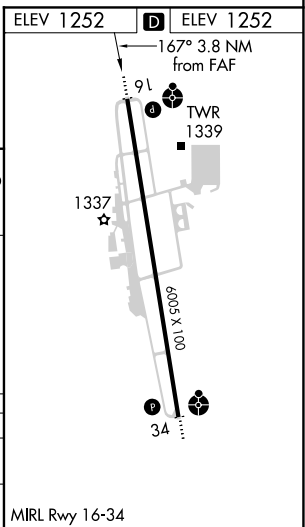

LOC/DME I-FYV 111.9 Chan 56	APP CRS 167°	Rwy Idg TDZE 1252 Apt Elev 1252

LOC RWY 16

DRAKE FIELD (FYV)

⚠ Circling NA east of Rwy 16-34. Rwy 16 helicopter visibility reduction below 3/4 SM NA. DME required.	ODALS	MISSED APPROACH: Climb to 2100 then climbing right turn to 4000 on heading 295° and RZC VORTAC R-221 to SUMMO INT/RZC 22.1 DME and hold.

ATIS 119.575	RAZORBACK APP CON★ 121.0 244.575	DRAKE TOWER★ 128.0 (CTAF) 371.9	GND CON 121.8	UNICOM 122.95

SC-1, 05 NOV 2020 to 03 DEC 2020

SC-1, 05 NOV 2020 to 03 DEC 2020