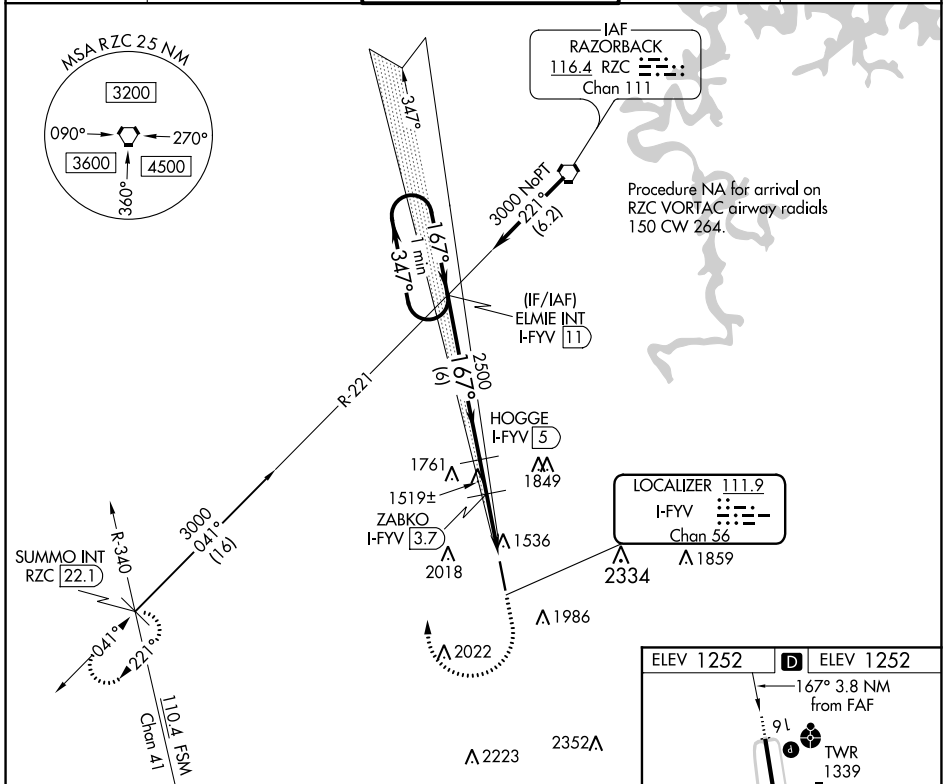

LOC/DME I-FYV 111.9 Chan 56	APP CRS 167°	Rwy Idg TDZE 1252 Apt Elev 1252
-------------------------------------------------	------------------------	-----------------------------------------------------

LOC RWY 16

DRAKE FIELD (FYV)

<p>⚠ Circling NA east of Rwy 16-34. Rwy 16 helicopter visibility reduction below 3/4 SM NA. DME required.</p>	<p>ODALS</p>	<p>MISSED APPROACH: Climb to 2100 then climbing right turn to 4000 on heading 295° and RZC VORTAC R-221 to SUMMO INT/RZC 22.1 DME and hold.</p>
----------------------------------------------------------------------------------------------------------------------	--------------	-------------------------------------------------------------------------------------------------------------------------------------------------

SC-1, 05 NOV 2020 to 03 DEC 2020

SC-1, 05 NOV 2020 to 03 DEC 2020