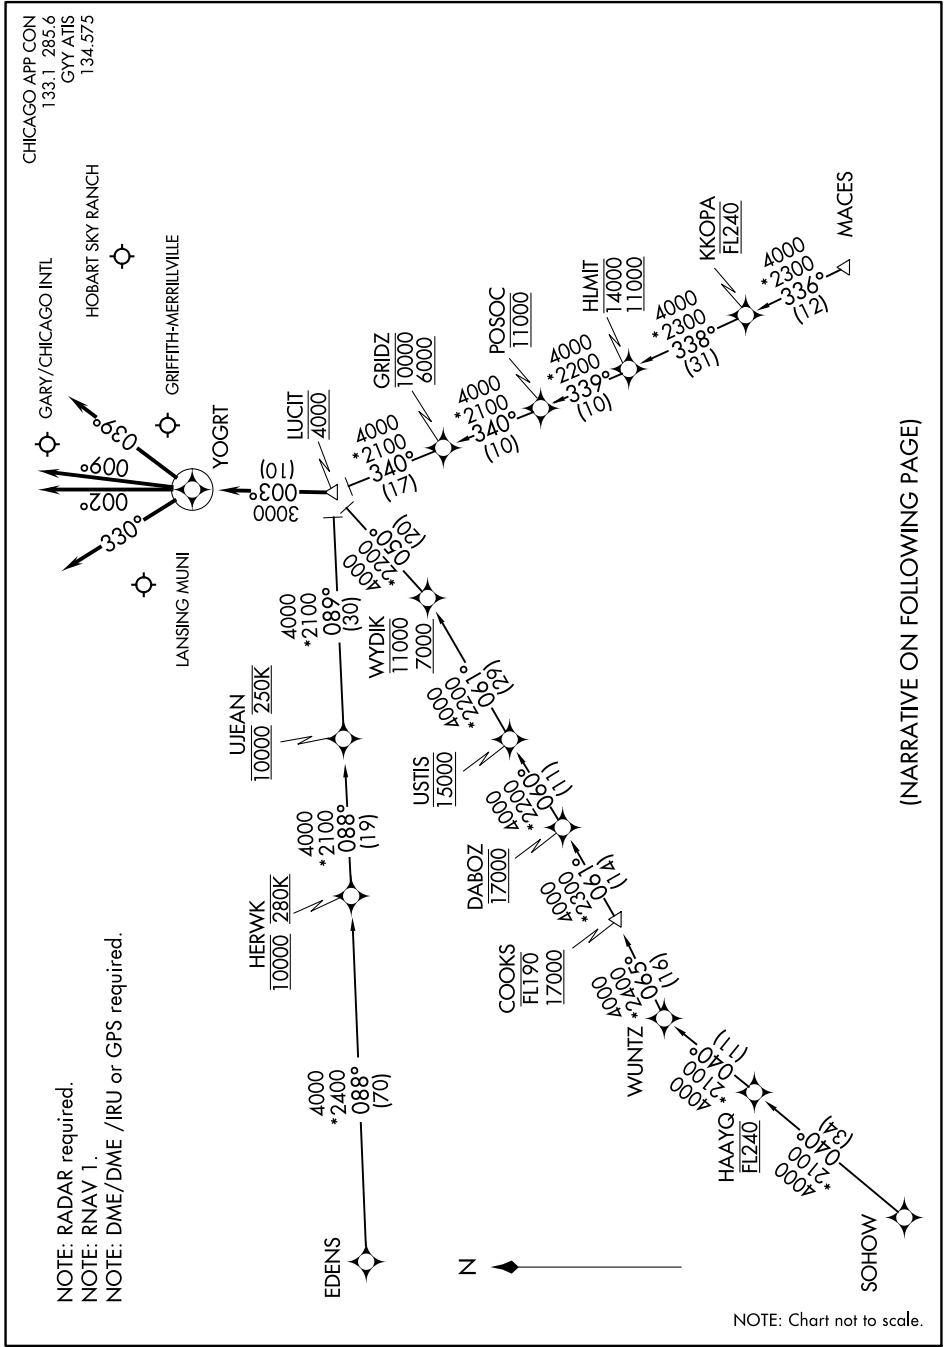

LUCIT ONE ARRIVAL (RNAV)

GARY, INDIANA

EC-2, 05 NOV 2020 to 03 DEC 2020

(NARRATIVE ON FOLLOWING PAGE)

EC-2, 05 NOV 2020 to 03 DEC 2020

LUCIT ONE ARRIVAL (RNAV)

GARY, INDIANA